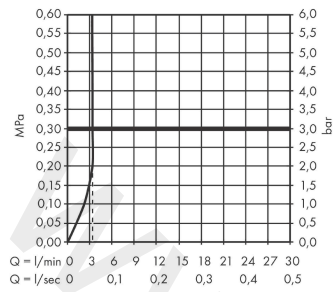

Focus

Single lever basin mixer 100 LowFlow with pop-up waste set

Finish: **Chrome** Article Number: **31603000**

Description

product features

- consists of: single lever basin mixer, waste set
- ComfortZone 100
- projection: 119 mm
- spout height: 94 mm
- handle variant: lever handle
- spray type: normal spray
- maximum flow rate at 3 bar: 3,5 l/min
- ceramic cartridge
- temperature limitation adjustable
- suitable for continuous flow water heaters
- pop-up waste set G 1¼
- material waste set: metal
- connection type: G ¾ connections
- connection dimension: DN15
- EU taxonomy: max. 6 l/min - Substantial Contribution (SC) possible

Article Details

Price excl. VAT

153,33 £

Technology

Certificates / Sustainability

Product image

Scale drawing

Focus

Single lever basin mixer 100 LowFlow with pop-up waste set

Finish: **Chrome** Article Number: **31603000**

Flowchart

Focus

Single lever basin mixer 100 LowFlow with pop-up waste set

Finish: **Chrome** Article Number: **31603000**

Exploded Drawing

Year of production: >05/17

Focus

Single lever basin mixer 100 LowFlow with pop-up waste set

Finish: **Chrome** Article Number: **31603000**

Spare part list

Year of production: >05/17

Pos.	Description	Article Number	Price	PU
1	handle	98532000	£ 35,00	1
2	screw cover	96338000	£ 3,30	1
3	flange	97406000	£ 20,50	1
4	nut	97209000	£ 16,10	1
5	O-Ring 32x2	98193000	£ 3,30	1
6	cartridge, assy	95646000	£ 96,00	1
7	locking screw for handle	95140000	£ 6,10	1
8	seal	95008000	£ 9,00	1
9	adapter for cartridge	98750000	£ 13,30	1
10	O-Ring 30x2	98186000	£ 3,30	1
11	O-ring 35x2	92604000	£ 6,10	1
12	aerator M24x1	98453000	£ 20,50	1
13	screw M8 x 68	97736000	£ 6,10	1
14	seal Ø 42	98722000	£ 6,10	1
15	fixing set	96016000	£ 35,00	1
16	connection hose 450 mm M8x0,75 G3/8	97206000	£ 35,00	1
17	O-ring 6,6x1,6	93019000	£ 3,30	1
18	pull rod	96657000	£ 13,30	1
a	pop up waste	94139000	£ 96,00	1