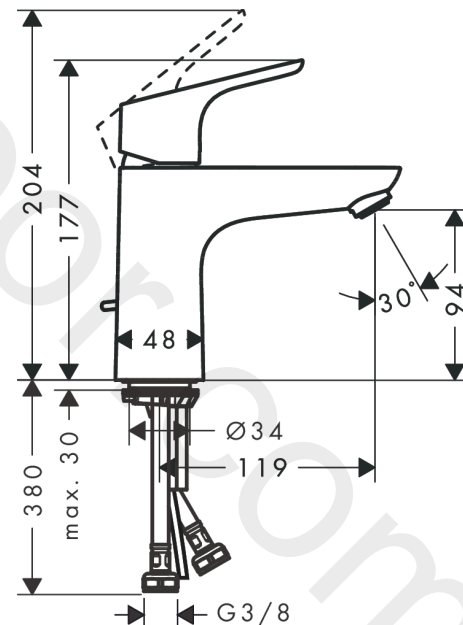

Focus

Single lever basin mixer 100 LowFlow with pop-up waste set

Finish: **Chrome** Article Number: **31603000**

Description

product features

- consists of: single lever basin mixer, waste set
- ComfortZone 100
- projection: 119 mm
- spout height: 94 mm
- handle variant: lever handle
- spray type: normal spray
- maximum flow rate at 3 bar: 3,5 l/min
- ceramic cartridge
- temperature limitation adjustable
- suitable for continuous flow water heaters
- pop-up waste set G 1¼
- material waste set: metal
- connection type: G ¾ connections
- connection dimension: DN15
- EU taxonomy: max. 6 l/min - Substantial Contribution (SC) possible

Article Details

Price excl. VAT

153,33 £

Technology

Certificates / Sustainability

Product image

Scale drawing

Focus

Single lever basin mixer 100 LowFlow with pop-up waste set

Finish: **Chrome** Article Number: **31603000**

Flowchart

Focus

Single lever basin mixer 100 LowFlow with pop-up waste set

Finish: **Chrome** Article Number: **31603000**

Exploded Drawing

Year of production: >05/17

Focus

Single lever basin mixer 100 LowFlow with pop-up waste set

Finish: **Chrome** Article Number: **31603000**

Spare part list

Year of production: >05/17

Pos.	Description	Article Number	Price	PU
1	handle	98532000	£ 35,00	1
2	screw cover	96338000	£ 3,30	1
3	flange	97406000	£ 20,50	1
4	nut	97209000	£ 16,10	1
5	O-Ring 32x2	98193000	£ 3,30	1
6	cartridge, assy	95646000	£ 96,00	1
7	locking screw for handle	95140000	£ 6,10	1
8	seal	95008000	£ 9,00	1
9	adapter for cartridge	98750000	£ 13,30	1
10	O-Ring 30x2	98186000	£ 3,30	1
11	O-ring 35x2	92604000	£ 6,10	1
12	aerator M24x1	98453000	£ 20,50	1
13	screw M8 x 68	97736000	£ 6,10	1
14	seal Ø 42	98722000	£ 6,10	1
15	fixing set	96016000	£ 35,00	1
16	connection hose 450 mm M8x0,75 G3/8	97206000	£ 35,00	1
17	O-ring 6,6x1,6	93019000	£ 3,30	1
18	pull rod	96657000	£ 13,30	1
a	pop up waste	94139000	£ 96,00	1