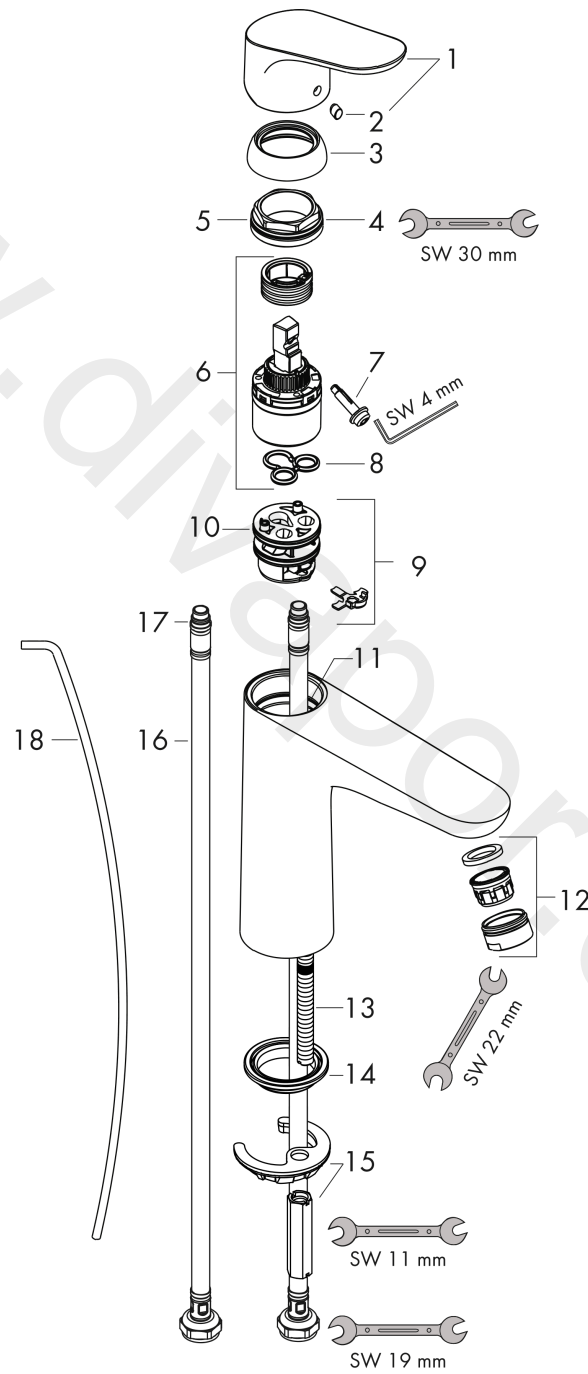

Focus

Single lever basin mixer 100 LowFlow with pop-up waste set

Finish: **Chrome** Article Number: **31603000**

Description

product features

- consists of: single lever basin mixer, waste set
- ComfortZone 100
- projection: 119 mm
- spout height: 94 mm
- handle variant: lever handle
- spray type: normal spray
- maximum flow rate at 3 bar: 3,5 l/min
- ceramic cartridge
- temperature limitation adjustable
- suitable for continuous flow water heaters
- pop-up waste set G 1¼
- material waste set: metal
- connection type: G ¾ connections
- connection dimension: DN15
- EU taxonomy: max. 6 l/min - Substantial Contribution (SC) possible

Single lever basin mixer 100 LowFlow with pop-up waste set

Finish: **Chrome** Article Number: **31603000**

Flowchart

Focus

Single lever basin mixer 100 LowFlow with pop-up waste set

Finish: **Chrome** Article Number: **31603000**

Exploded Drawing

Year of production: >05/17

Focus

Single lever basin mixer 100 LowFlow with pop-up waste set

Finish: **Chrome** Article Number: **31603000**

Spare part list

Year of production: >05/17

Pos.	Description	Article Number	Price	PU
1	handle	98532000	£ 35,00	1
2	screw cover	96338000	£ 3,30	1
3	flange	97406000	£ 20,50	1
4	nut	97209000	£ 16,10	1
5	O-Ring 32x2	98193000	£ 3,30	1
6	cartridge, assy	95646000	£ 96,00	1
7	locking screw for handle	95140000	£ 6,10	1
8	seal	95008000	£ 9,00	1
9	adapter for cartridge	98750000	£ 13,30	1
10	O-Ring 30x2	98186000	£ 3,30	1
11	O-ring 35x2	92604000	£ 6,10	1
12	aerator M24x1	98453000	£ 20,50	1
13	screw M8 x 68	97736000	£ 6,10	1
14	seal Ø 42	98722000	£ 6,10	1
15	fixing set	96016000	£ 35,00	1
16	connection hose 450 mm M8x0,75 G3/8	97206000	£ 35,00	1
17	O-ring 6,6x1,6	93019000	£ 3,30	1
18	pull rod	96657000	£ 13,30	1
a	pop up waste	94139000	£ 96,00	1