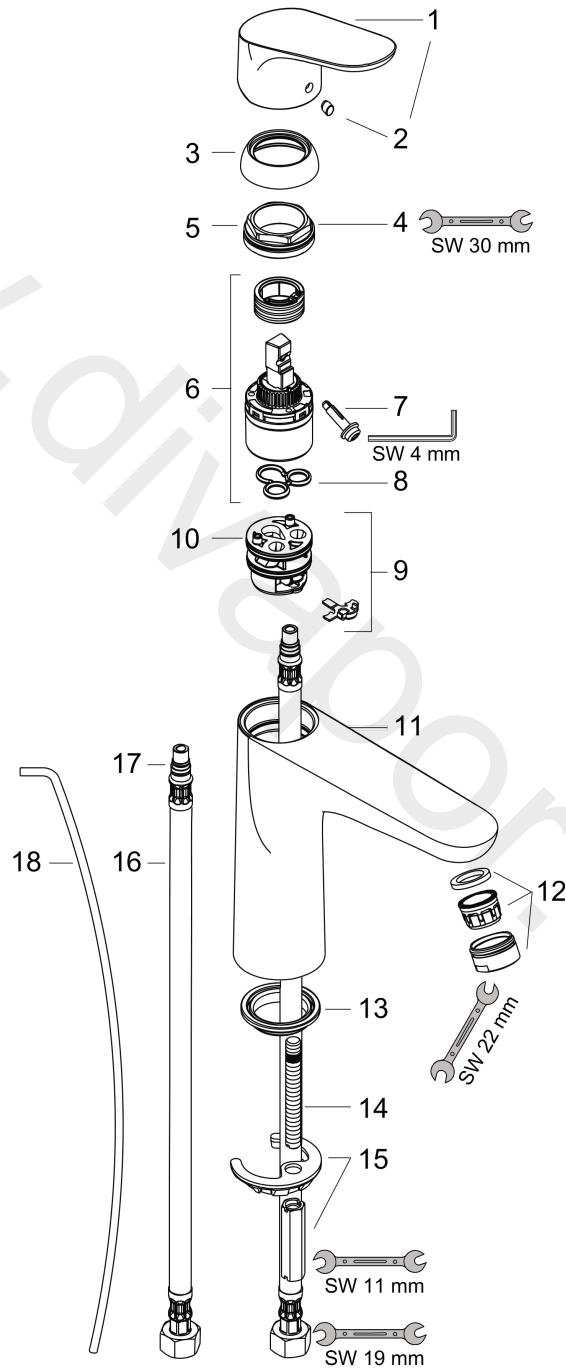

Focus

Single lever basin mixer 100 LowFlow with pop-up waste set

Surfaces: Article Number: **31603000**

Exploded Drawing

Year of production: **03/13 - 04/17**

Focus**Single lever basin mixer 100 LowFlow with pop-up waste set**Surfaces: Article Number: **31603000****Spare part list**Year of production: **03/13 - 04/17**

Pos.	Description	Article Number	Price	PU
1	handle	98532000	£ 35,00	1
2	screw cover	96338000	£ 3,30	1
3	flange	97406000	£ 20,50	1
4	nut	97209000	£ 16,10	1
5	O-Ring 32x2	98193000	£ 3,30	1
6	cartridge, assy	95646000	£ 96,00	1
7	locking screw for handle	95140000	£ 6,10	1
8	seal	95008000	£ 9,00	1
9	adapter for cartridge	98750000	£ 13,30	1
10	O-Ring 30x2	98186000	£ 3,30	1
11	O-ring 35x2	92604000	£ 6,10	1
12	aerator M24x1	98453000	£ 20,50	1
13	seal Ø 42	98722000	£ 6,10	1
14	screw M8 x 68	97736000	£ 6,10	1
15	fixing set	96016000	£ 35,00	1
16	connection hose 450 mm M8x0,75 G3/8	97206000	£ 35,00	1
17	O-ring 7x1,5	98422000	£ 3,30	1
18	pull rod	96657000	£ 13,30	1
a	pop up waste	94139000	£ 96,00	1