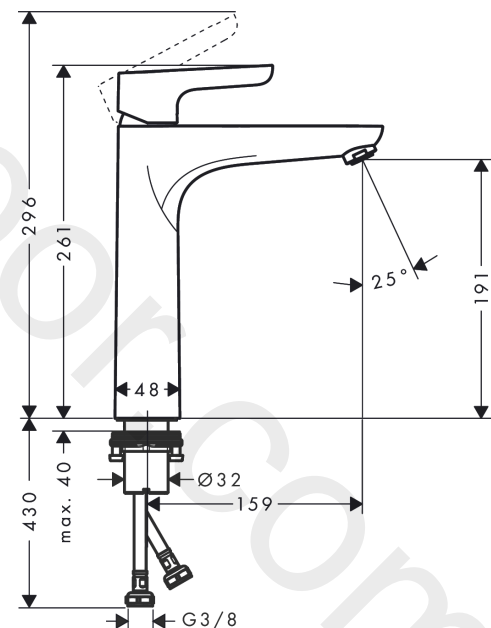

Scale drawing