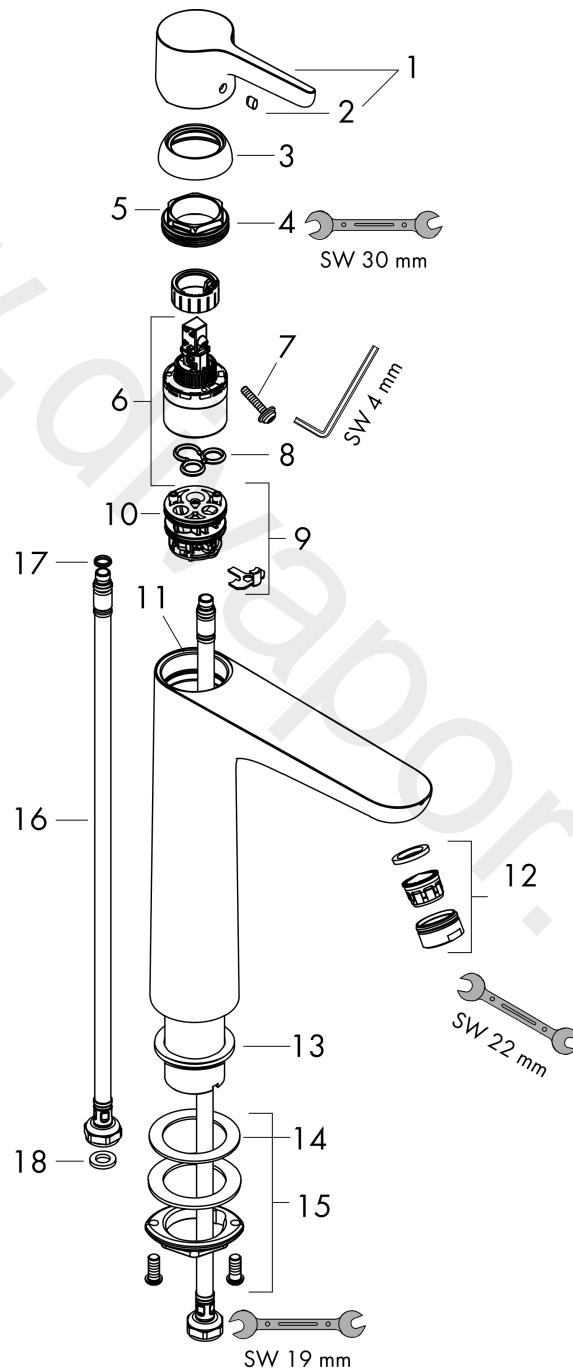

##### product features

- consists of: single lever basin mixer, waste set
- ComfortZone 190
- projection: 159 mm
- spout height: 191 mm
- handle variant: lever handle
- spray type: normal spray
- maximum flow rate at 3 bar: 5 l/min
- ceramic cartridge
- temperature limitation adjustable
- suitable for continuous flow water heaters
- push-open waste set G 1¼
- material waste set: metal
- connection type: G ¾ connections
- connection dimension: DN15
- cold water in basic handle position

#### Scale drawing

**Waterforms**

**Single lever basin mixer XL CoolStart with push-open waste set**

Finish: **Chrome** Article Number: **31578000**

**Flowchart**

www.divapor.com

Waterforms

Single lever basin mixer XL CoolStart with push-open waste set

Finish: **Chrome** Article Number: **31578000**

Exploded Drawing

Year of production: >03/22

## Spare part list

Year of production: >03/22

Pos.	Description	Article Number	Price	PU
1	handle	94634000	£ 51,00	1
2	screw cover	96338000	£ 3,30	1
3	flange	97406000	£ 20,50	1
4	nut	97209000	£ 16,10	1
5	O-Ring 32x2	98193000	£ 3,30	1
6	cartridge, assy	92730000	£ 35,00	1
7	locking screw for handle	95140000	£ 6,10	1
8	seal	95008000	£ 9,00	1
9	adapter for cartridge	98324000	£ 16,10	1
10	O-Ring 30x2	98186000	£ 3,30	1
11	O-ring 35x2	92604000	£ 6,10	1
12	aerator M24x1 (5 l/min)	13185000	£ 22,30	1
13	flat seal	98749000	£ 6,10	1
14	fixing set (Ø 32)	13961000	£ 25,00	1
15	seal Ø 42	98722000	£ 6,10	1
16	fixation extension 35 mm	13898000	£ 79,00	1
17	connection hose 600 mm M8x0,75 G3/8	96556000	£ 25,00	1
18	O-ring 6,6x1,6	93019000	£ 3,30	1
a	push-open waste set	50105000	£ 40,00	1