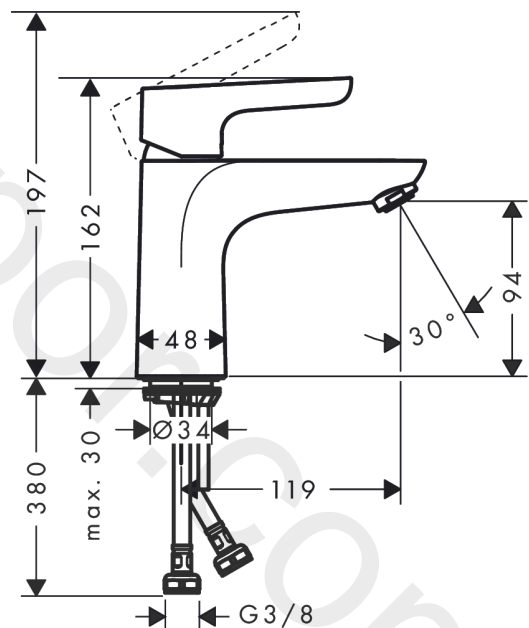

Scale drawing