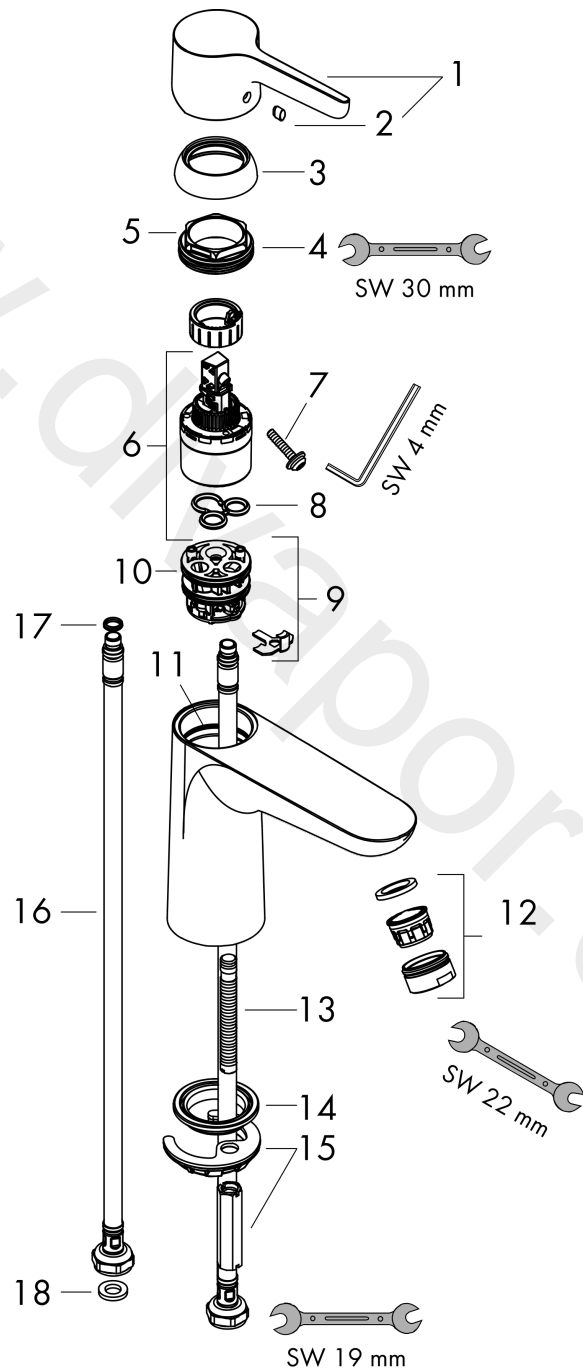

##### product features

- consists of: single lever basin mixer, waste set
- ComfortZone 100
- projection: 100 mm
- spout height: 94 mm
- handle variant: lever handle
- spray type: normal spray
- maximum flow rate at 3 bar: 5 l/min
- ceramic cartridge
- temperature limitation adjustable
- suitable for continuous flow water heaters
- push-open waste set G 1¼
- connection type: G ¾ connections
- connection dimension: DN15
- cold water in basic handle position

#### Scale drawing

**Waterforms**

**Single lever basin mixer L CoolStart with push-open waste set**

Finish: **Chrome** Article Number: **31574000**

**Flowchart**

Waterforms

Single lever basin mixer L CoolStart with push-open waste set

Finish: **Chrome** Article Number: **31574000**

Exploded Drawing

Year of production: >03/22

## Spare part list

Year of production: >03/22

Pos.	Description	Article Number	Price	PU
1	handle	94634000	£ 51,00	1
2	screw cover	96338000	£ 3,30	1
3	flange	97406000	£ 20,50	1
4	nut	97209000	£ 16,10	1
5	O-Ring 32x2	98193000	£ 3,30	1
6	cartridge, assy	92730000	£ 35,00	1
7	locking screw for handle	95140000	£ 6,10	1
8	seal	95008000	£ 9,00	1
9	adapter for cartridge	98324000	£ 16,10	1
10	O-Ring 30x2	98186000	£ 3,30	1
11	O-ring 35x2	92604000	£ 6,10	1
12	aerator M24x1 (5 l/min)	13185000	£ 22,30	1
13	screw M8 x 68	97736000	£ 6,10	1
14	seal Ø 42	98722000	£ 6,10	1
15	fixing set	96016000	£ 35,00	1
16	connection hose 450 mm M8x0,75 G3/8	97206000	£ 35,00	1
17	O-ring 6,6x1,6	93019000	£ 3,30	1
a	push-open waste set	50105000	£ 40,00	1