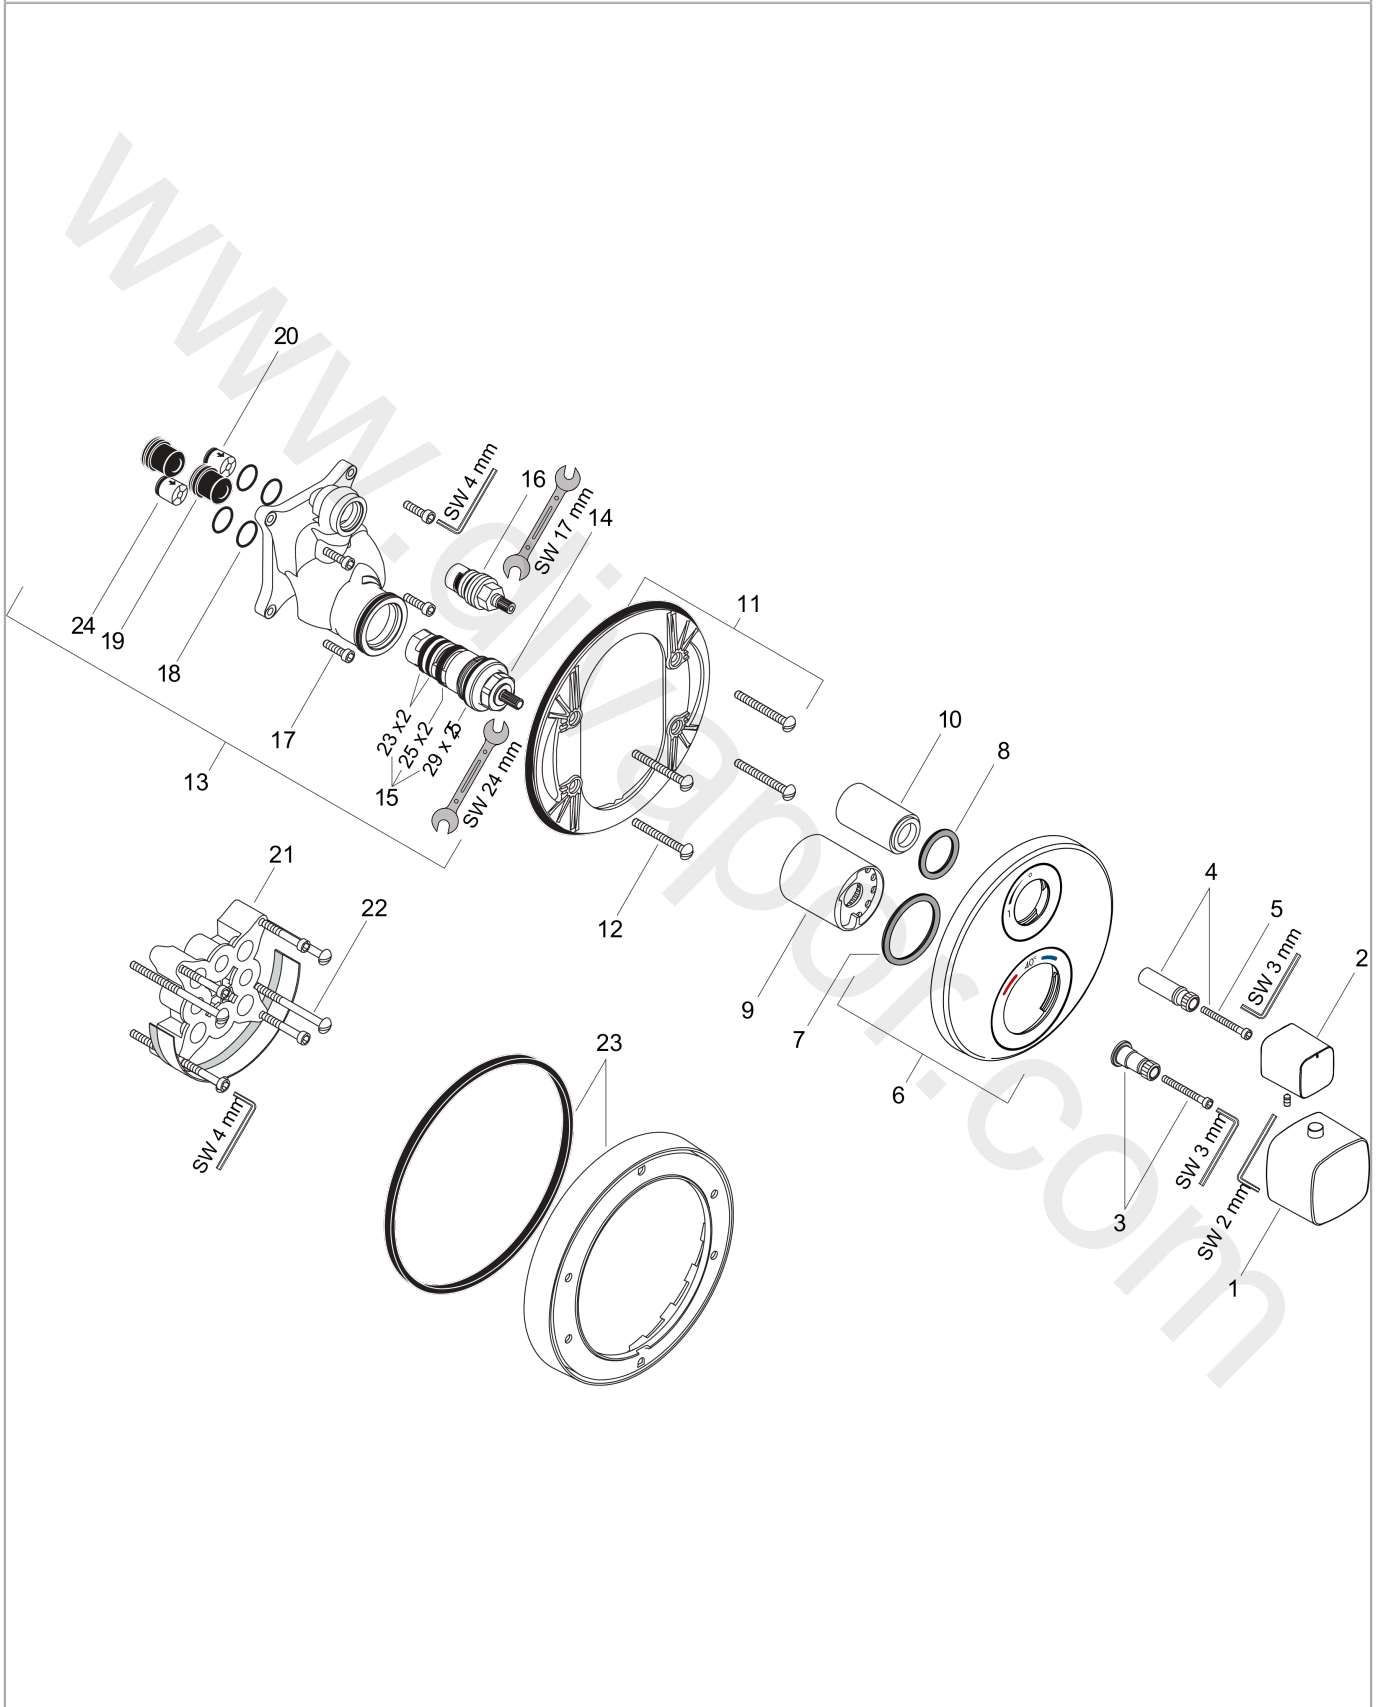

Ecostat E
Thermostat for concealed installation with shut-off valve
 Surfaces: Article Number: **31572000**

Exploded Drawing

Year of production: **09/11 - 12/17**

Ecostat E

Thermostat for concealed installation with shut-off valve

Surfaces: Article Number: **31572000**

Spare part list

Year of production: 09/11 - 12/17

Pos.	Description	Article Number	Price	PU
1	handle for thermostat	95906000	£ 96,00	1
2	handle	95356000	£ 43,00	1
3	adapter for handle	96435000	£ 20,50	1
4	adapter for handle	96451000	£ 16,10	1
5	hexagon socket screw M4x35	92160000	£ 3,30	1
6	escutcheon Ø 150 mm	95904000	£ 173,00	1
7	O-ring 48x5	98174000	£ 3,30	1
8	O-ring 30x5	98153000	£ 3,30	1
9	sleeve	96439000	£ 43,00	1
10	sleeve	96446000	£ 35,00	1
11	holder for escutcheon	98793000	£ 43,00	1
12	set of fixing screws	96454000	£ 9,00	1
13	installation unit cpl.	92760000	£ 275,00	1
14	thermostat cartridge	94282000	£ 137,00	1
15	sealing set	95037000	£ 51,00	1
16	shut off unit right closing	94009000	£ 43,00	1
17	set of screws	96525XXX	> £ 9,00	-
18	O-ring 16x2	98133000	£ 3,30	1
19	noise reduction	94073000	£ 25,00	1
20	set of non return valves DW 15	94074000	£ 16,10	1
21	extension 25 mm	13595000	£ 75,00	1
22	set of fixing screws	97747000	£ 3,30	1
23	extension 22 mm (Ø 150 mm)	13597000	£ 72,00	1
24	non return valve (pressure-resistant up to 2 MPa)	92594000	£ 16,10	1
a	concealed item	01800180	£ 163,00	1