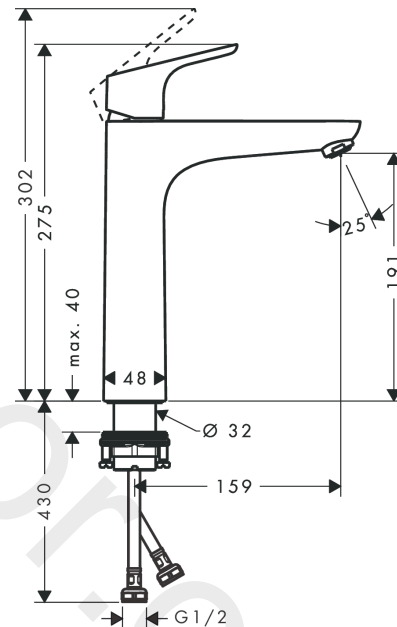

Focus

Single lever basin mixer 190 without waste set 2 ticks

Finish: **Chrome** Article Number: **31567009**

Description

product features

- ComfortZone 190
- projection: 159 mm
- spout height: 191 mm
- handle variant: lever handle
- spray type: normal spray
- maximum flow rate at 3 bar: 3,8 l/min
- ceramic cartridge
- temperature limitation adjustable
- connection type: G 1/2 connections
- connection dimension: DN15

Technology

Product image

Scale drawing

Flowchart

Focus

Single lever basin mixer 190 without waste set 2 ticks

Finish: **Chrome** Article Number: **31567009**

Exploded Drawing

Year of production: >04/20

Focus**Single lever basin mixer 190 without waste set 2 ticks**Finish: **Chrome** Article Number: **31567009****Spare part list**

Year of production: >04/20

Pos.	Description	Article Number	Price	PU
1	handle	98532000	£ 35,00	1
2	screw cover	96338000	£ 3,30	1
3	flange	97406000	£ 20,50	1
4	nut	97209000	£ 16,10	1
5	O-Ring 32x2	98193000	£ 3,30	1
6	cartridge, assy	95646000	£ 96,00	1
7	locking screw for handle	95140000	£ 6,10	1
8	seal	95008000	£ 9,00	1
9	adapter for cartridge	98750000	£ 13,30	1
10	O-Ring 30x2	98186000	£ 3,30	1
11	O-ring 35x2	92604000	£ 6,10	1
12	aerator M24x1	98453000	£ 20,50	1
13	flat seal	98749000	£ 6,10	1
14	fixing set (Ø 32)	13961000	£ 25,00	1
15	lever collar	97548000	£ 3,30	1
16	connection hose 600 mm M8x0,75 G1/2	92482000	£ 43,00	1
17	O-ring 7x1,5	98422000	£ 3,30	1
a	fixation extension 35 mm	13898000	£ 79,00	1