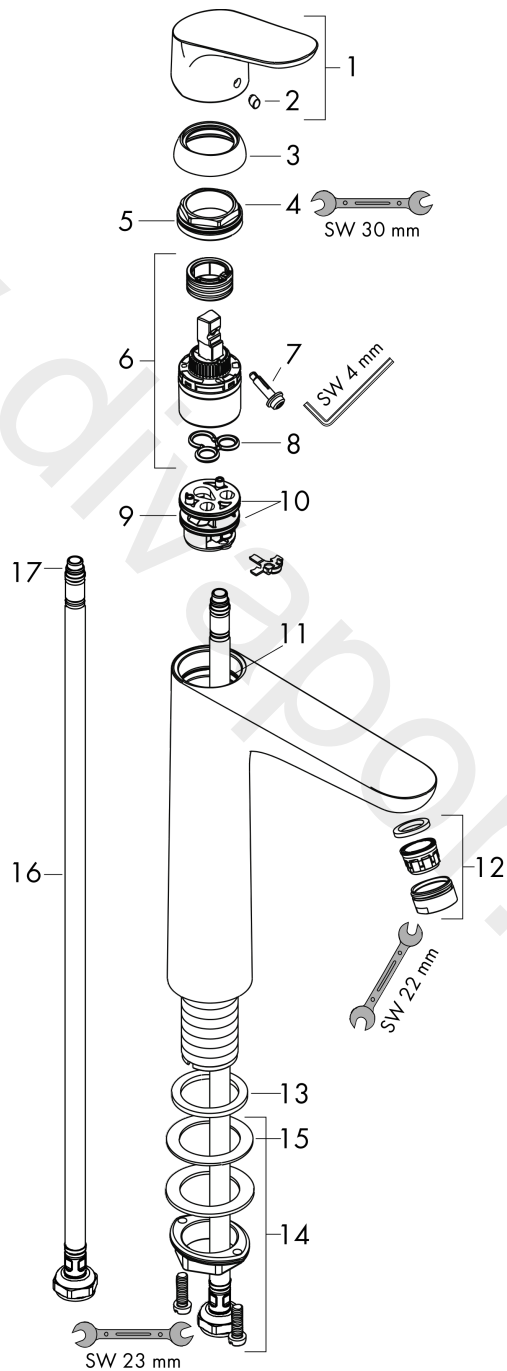

Focus

Single lever basin mixer 190 without waste set 2 ticks

Finish: **Chrome** Article Number: **31567009**

Description

product features

- ComfortZone 190
- projection: 159 mm
- spout height: 191 mm
- handle variant: lever handle
- spray type: normal spray
- maximum flow rate at 3 bar: 3,8 l/min
- ceramic cartridge
- temperature limitation adjustable
- connection type: G 1/2 connections
- connection dimension: DN15

Technology

Product image

Scale drawing

Flowchart

Focus

Single lever basin mixer 190 without waste set 2 ticks

Finish: **Chrome** Article Number: **31567009**

Exploded Drawing

Year of production: >04/20

Focus**Single lever basin mixer 190 without waste set 2 ticks**Finish: **Chrome** Article Number: **31567009****Spare part list**

Year of production: >04/20

Pos.	Description	Article Number	Price	PU
1	handle	98532000	£ 35,00	1
2	screw cover	96338000	£ 3,30	1
3	flange	97406000	£ 20,50	1
4	nut	97209000	£ 16,10	1
5	O-Ring 32x2	98193000	£ 3,30	1
6	cartridge, assy	95646000	£ 96,00	1
7	locking screw for handle	95140000	£ 6,10	1
8	seal	95008000	£ 9,00	1
9	adapter for cartridge	98750000	£ 13,30	1
10	O-Ring 30x2	98186000	£ 3,30	1
11	O-ring 35x2	92604000	£ 6,10	1
12	aerator M24x1	98453000	£ 20,50	1
13	flat seal	98749000	£ 6,10	1
14	fixing set (Ø 32)	13961000	£ 25,00	1
15	lever collar	97548000	£ 3,30	1
16	connection hose 600 mm M8x0,75 G1/2	92482000	£ 43,00	1
17	O-ring 7x1,5	98422000	£ 3,30	1
a	fixation extension 35 mm	13898000	£ 79,00	1