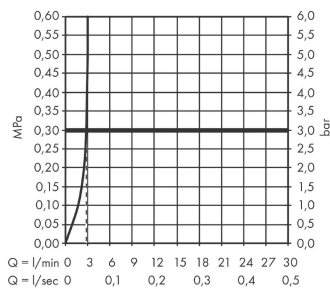

Focus

Single lever basin mixer 190 without waste set 2 ticks

Finish: **Chrome** Article Number: **31567009**

Description

product features

- ComfortZone 190
- projection: 159 mm
- spout height: 191 mm
- handle variant: lever handle
- spray type: normal spray
- maximum flow rate at 3 bar: 3,8 l/min
- ceramic cartridge
- temperature limitation adjustable
- connection type: G 1/2 connections
- connection dimension: DN15

Technology

Product image

Scale drawing

Flowchart

Focus

Single lever basin mixer 190 without waste set 2 ticks

Finish: **Chrome** Article Number: **31567009**

Exploded Drawing

Year of production: >04/20

Focus**Single lever basin mixer 190 without waste set 2 ticks**Finish: **Chrome** Article Number: **31567009****Spare part list**

Year of production: >04/20

Pos.	Description	Article Number	Price	PU
1	handle	98532000	£ 35,00	1
2	screw cover	96338000	£ 3,30	1
3	flange	97406000	£ 20,50	1
4	nut	97209000	£ 16,10	1
5	O-Ring 32x2	98193000	£ 3,30	1
6	cartridge, assy	95646000	£ 96,00	1
7	locking screw for handle	95140000	£ 6,10	1
8	seal	95008000	£ 9,00	1
9	adapter for cartridge	98750000	£ 13,30	1
10	O-Ring 30x2	98186000	£ 3,30	1
11	O-ring 35x2	92604000	£ 6,10	1
12	aerator M24x1	98453000	£ 20,50	1
13	flat seal	98749000	£ 6,10	1
14	fixing set (Ø 32)	13961000	£ 25,00	1
15	lever collar	97548000	£ 3,30	1
16	connection hose 600 mm M8x0,75 G1/2	92482000	£ 43,00	1
17	O-ring 7x1,5	98422000	£ 3,30	1
a	fixation extension 35 mm	13898000	£ 79,00	1