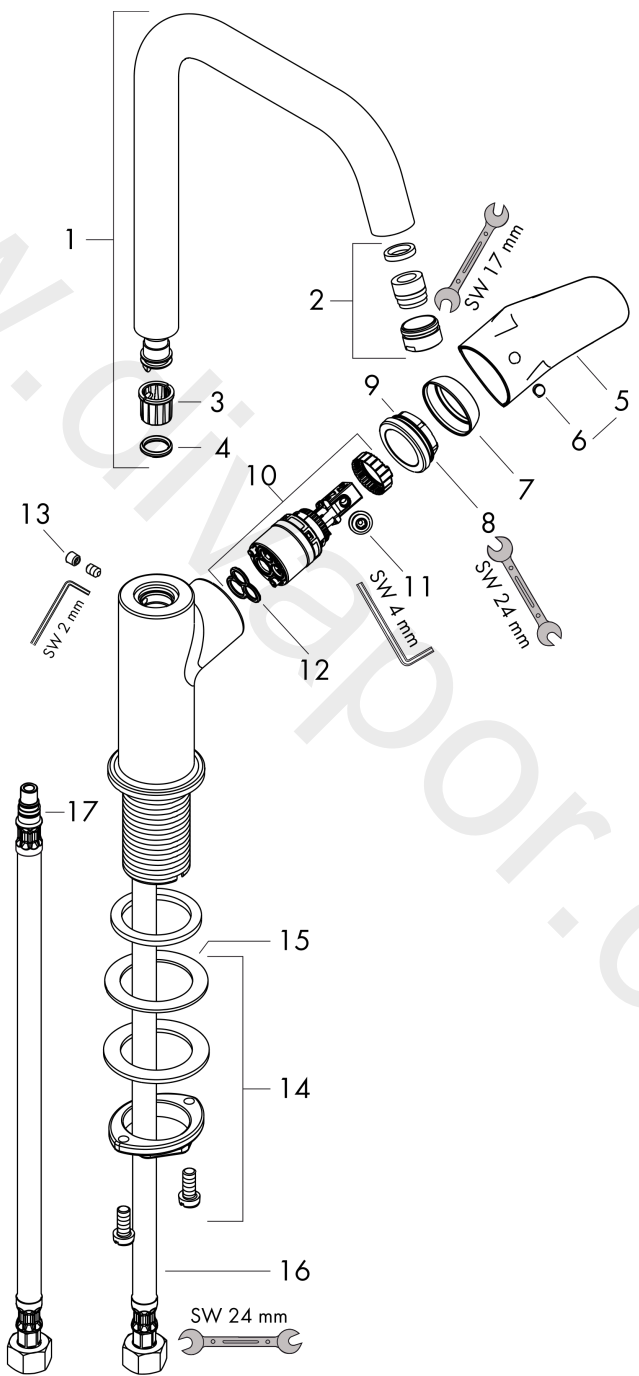

Focus

Single lever basin mixer 240 with swivel spout without waste set 2 ticks

Finish: **Chrome** Article Number: **31562009**

Exploded Drawing

Year of production: >04/20

Focus

Single lever basin mixer 240 with swivel spout without waste set 2 ticks

Finish: **Chrome** Article Number: **31562009**

Spare part list

Year of production: >04/20

Pos.	Description	Article Number	Price	PU
1	spout cpl.	95856000	£ 137,00	1
2	aerator M18x1 (3,5 l/min)	92716000	£ 51,00	1
3	lever collar	92849000	£ 9,00	1
4	O-ring 11x2	98127000	£ 3,30	1
5	handle	95855000	£ 43,00	1
6	screw cover	96338000	£ 3,30	1
7	flange	95493000	£ 20,50	1
8	nut	95178000	£ 43,00	1
9	O-ring 24x2	98388000	£ 3,30	1
10	cartridge, assy	95973000	£ 79,00	1
11	locking screw for handle	95140000	£ 6,10	1
12	seal	98865000	£ 35,00	1
13	screw cover	95181000	£ 3,30	1
14	fixing set (Ø 32)	13961000	£ 25,00	1
15	lever collar	97548000	£ 3,30	1
16	connection hose 450 mm M8x0,75 G½	97443000	£ 20,50	1
17	O-ring 6,6x1,6	93019000	£ 3,30	1
a	fixation extension 35 mm	13898000	£ 79,00	1