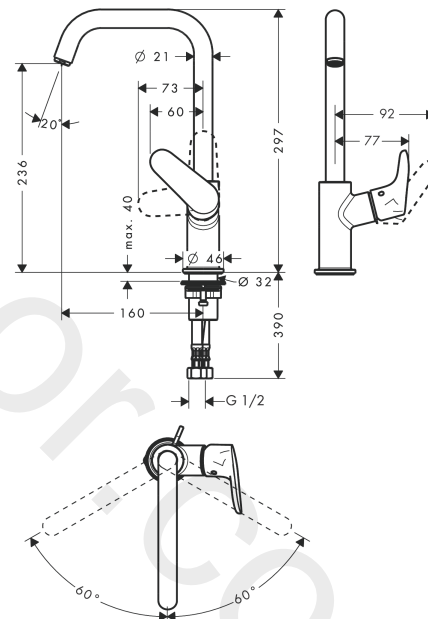

## Focus

**Single lever basin mixer 240 with swivel spout without waste set 2 ticks**

Finish: **Chrome** Article Number: **31562009**

#### product features

- ComfortZone 240
- projection: 160 mm
- spout height: 236 mm
- handle variant: lever handle
- swivel range 120°
- spray type: normal spray
- maximum flow rate at 3 bar: 3,8 l/min
- ceramic cartridge
- temperature limitation adjustable
- connection type: G ½ connections
- connection dimension: DN15
- handle position on the side: bottom-side at the base body (not suitable for wash bowls)

### Flowchart

- ① With flow limiter
- ② Without flow limiter

**Focus**

**Single lever basin mixer 240 with swivel spout without waste set 2 ticks**

Finish: **Chrome** Article Number: **31562009**

**Exploded Drawing**

### Spare part list

Year of production: >04/20

Pos.	Description	Article Number	Price	PU
1	spout cpl.	95856000	£ 137,00	1
2	aerator M18x1 (3,5 l/min)	92716000	£ 51,00	1
3	lever collar	92849000	£ 9,00	1
4	O-ring 11x2	98127000	£ 3,30	1
5	handle	95855000	£ 43,00	1
6	screw cover	96338000	£ 3,30	1
7	flange	95493000	£ 20,50	1
8	nut	95178000	£ 43,00	1
9	O-ring 24x2	98388000	£ 3,30	1
10	cartridge, assy	95973000	£ 79,00	1
11	locking screw for handle	95140000	£ 6,10	1
12	seal	98865000	£ 35,00	1
13	screw cover	95181000	£ 3,30	1
14	fixing set (Ø 32)	13961000	£ 25,00	1
15	lever collar	97548000	£ 3,30	1
16	connection hose 450 mm M8x0,75 G½	97443000	£ 20,50	1
17	O-ring 6,6x1,6	93019000	£ 3,30	1
a	fixation extension 35 mm	13898000	£ 79,00	1