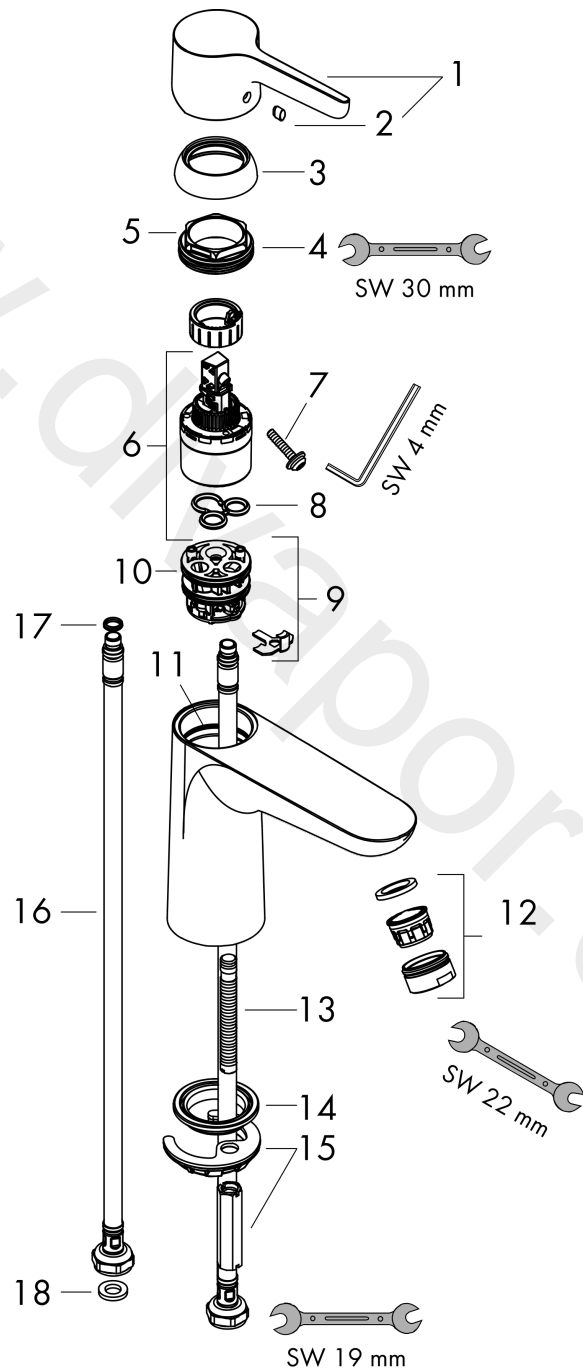

Waterforms

Single lever basin mixer M CoolStart with push-open waste set

Finish: **Chrome** Article Number: **31559000**

Description

product features

- consists of: single lever basin mixer, waste set
- ComfortZone 70
- projection: 101 mm
- spout height: 53 mm
- handle variant: lever handle
- spray type: normal spray
- maximum flow rate at 3 bar: 5 l/min
- ceramic cartridge
- temperature limitation adjustable
- suitable for continuous flow water heaters
- push-open waste set G 1¼
- material waste set: metal
- connection type: G ¾ connections
- connection dimension: DN15
- cold water in basic handle position
- WRAS_2201035
- WRAS_2201035 - Approval letter 2201035

Article Details

Price excl. VAT

117,50 £

Technology

Product image

Scale drawing

Waterforms

Single lever basin mixer M CoolStart with push-open waste set

Finish: **Chrome** Article Number: **31559000**

Flowchart

Waterforms

Single lever basin mixer M CoolStart with push-open waste set

Finish: **Chrome** Article Number: **31559000**

Exploded Drawing

Year of production: >03/22

Waterforms

Single lever basin mixer M CoolStart with push-open waste set

Finish: **Chrome** Article Number: **31559000**

Spare part list

Year of production: >03/22

Pos.	Description	Article Number	Price	PU
1	handle	94634000	£ 51,00	1
2	screw cover	96338000	£ 3,30	1
3	flange	97406000	£ 20,50	1
4	nut	97209000	£ 16,10	1
5	O-Ring 32x2	98193000	£ 3,30	1
6	cartridge, assy	92730000	£ 35,00	1
7	locking screw for handle	95140000	£ 6,10	1
8	seal	95008000	£ 9,00	1
9	adapter for cartridge	98324000	£ 16,10	1
10	O-Ring 30x2	98186000	£ 3,30	1
11	O-ring 35x2	92604000	£ 6,10	1
12	aerator M24x1 (5 l/min)	13185000	£ 22,30	1
13	screw M8 x 68	97736000	£ 6,10	1
14	seal Ø 42	98722000	£ 6,10	1
15	fixing set	96016000	£ 35,00	1
16	connection hose 450 mm M8x0,75 G3/8	97206000	£ 35,00	1
17	O-ring 6,6x1,6	93019000	£ 3,30	1
a	push-open waste set	50105000	£ 40,00	1