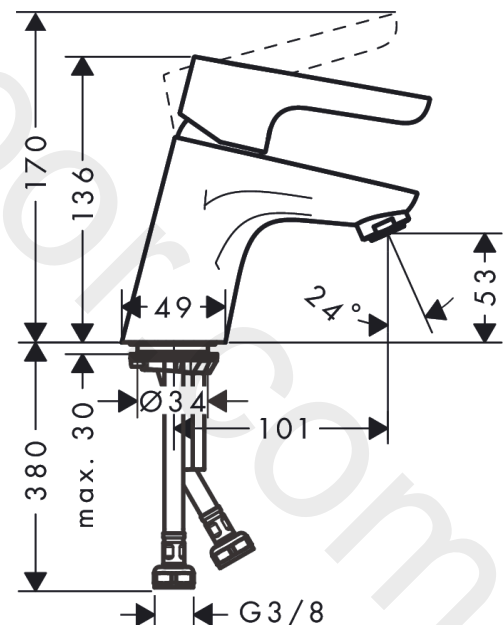

Waterforms

Single lever basin mixer M CoolStart with push-open waste set

Finish: **Chrome** Article Number: **31559000**

Description

product features

- consists of: single lever basin mixer, waste set
- ComfortZone 70
- projection: 101 mm
- spout height: 53 mm
- handle variant: lever handle
- spray type: normal spray
- maximum flow rate at 3 bar: 5 l/min
- ceramic cartridge
- temperature limitation adjustable
- suitable for continuous flow water heaters
- push-open waste set G 1¼
- material waste set: metal
- connection type: G ¾ connections
- connection dimension: DN15
- cold water in basic handle position
- WRAS_2201035
- WRAS_2201035 - Approval letter 2201035

Article Details

Price excl. VAT

117,50 £

Technology

Product image

Scale drawing

Waterforms

Single lever basin mixer M CoolStart with push-open waste set

Finish: **Chrome** Article Number: **31559000**

Flowchart

Waterforms

Single lever basin mixer M CoolStart with push-open waste set

Finish: **Chrome** Article Number: **31559000**

Exploded Drawing

Year of production: >03/22

Waterforms

Single lever basin mixer M CoolStart with push-open waste set

Finish: **Chrome** Article Number: **31559000**

Spare part list

Year of production: >03/22

Pos.	Description	Article Number	Price	PU
1	handle	94634000	£ 51,00	1
2	screw cover	96338000	£ 3,30	1
3	flange	97406000	£ 20,50	1
4	nut	97209000	£ 16,10	1
5	O-Ring 32x2	98193000	£ 3,30	1
6	cartridge, assy	92730000	£ 35,00	1
7	locking screw for handle	95140000	£ 6,10	1
8	seal	95008000	£ 9,00	1
9	adapter for cartridge	98324000	£ 16,10	1
10	O-Ring 30x2	98186000	£ 3,30	1
11	O-ring 35x2	92604000	£ 6,10	1
12	aerator M24x1 (5 l/min)	13185000	£ 22,30	1
13	screw M8 x 68	97736000	£ 6,10	1
14	seal Ø 42	98722000	£ 6,10	1
15	fixing set	96016000	£ 35,00	1
16	connection hose 450 mm M8x0,75 G3/8	97206000	£ 35,00	1
17	O-ring 6,6x1,6	93019000	£ 3,30	1
a	push-open waste set	50105000	£ 40,00	1