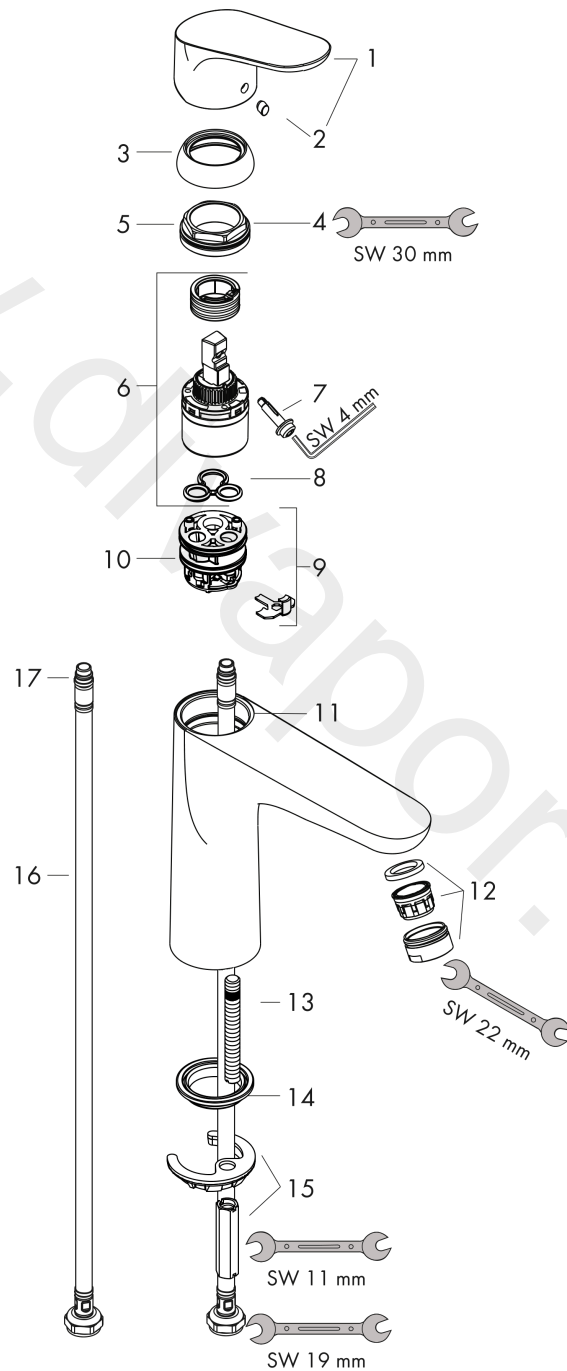

Focus

Single lever basin mixer 100 CoolStart without waste set DZR

Finish: **Chrome** Article Number: **31557000**

Description

product features

- ComfortZone 100
- projection: 119 mm
- spout height: 94 mm
- handle variant: lever handle
- spray type: normal spray
- maximum flow rate at 3 bar: 5 l/min
- ceramic cartridge
- temperature limitation adjustable
- suitable for continuous flow water heaters
- connection type: G 3/8 connections
- connection dimension: DN15
- cold water in basic handle position

Technology

Certificates / Sustainability

Product image

Scale drawing

Flowchart

Focus

Single lever basin mixer 100 CoolStart without waste set DZR

Finish: **Chrome** Article Number: **31557000**

Exploded Drawing

Year of production: >03/20

Focus

Single lever basin mixer 100 CoolStart without waste set DZR

Finish: **Chrome** Article Number: **31557000**

Spare part list

Year of production: >03/20

Pos.	Description	Article Number	Price	PU
1	handle	98325000	£ 64,00	1
2	screw cover	96338000	£ 3,30	1
3	flange	97406000	£ 20,50	1
4	nut	97209000	£ 16,10	1
5	O-Ring 32x2	98193000	£ 3,30	1
6	cartridge, assy	92730000	£ 35,00	1
7	locking screw for handle	95140000	£ 6,10	1
8	seal	95008000	£ 9,00	1
9	adapter for cartridge	98324000	£ 16,10	1
10	O-Ring 30x2	98186000	£ 3,30	1
11	O-ring 35x2	92604000	£ 6,10	1
12	aerator M24x1 (5 l/min)	92372000	£ 20,50	1
13	screw M8 x 68	97736000	£ 6,10	1
14	seal Ø 42	98722000	£ 6,10	1
15	fixing set	96016000	£ 35,00	1
16	connection hose 450 mm M8x0,75 G3/8	97206000	£ 35,00	1
17	O-ring 7x1,5	98422000	£ 3,30	1
a	push-open waste set	50100000	£ 78,00	1