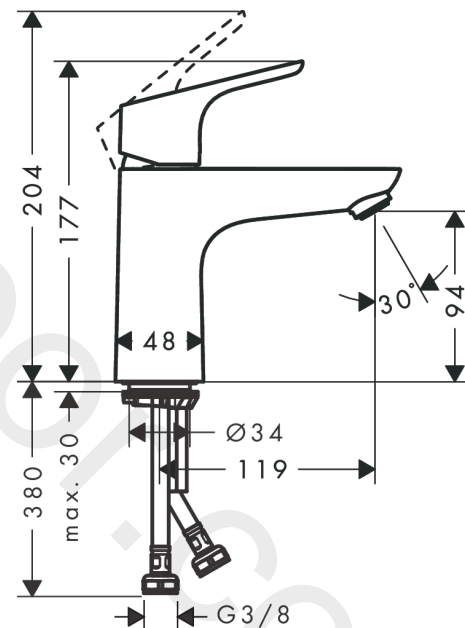

Focus

Single lever basin mixer 100 CoolStart without waste set DZR

Finish: **Chrome** Article Number: **31557000**

Description

product features

- ComfortZone 100
- projection: 119 mm
- spout height: 94 mm
- handle variant: lever handle
- spray type: normal spray
- maximum flow rate at 3 bar: 5 l/min
- ceramic cartridge
- temperature limitation adjustable
- suitable for continuous flow water heaters
- connection type: G 3/8 connections
- connection dimension: DN15
- cold water in basic handle position

Technology

Certificates / Sustainability

Product image

Scale drawing

Flowchart

Focus

Single lever basin mixer 100 CoolStart without waste set DZR

Finish: **Chrome** Article Number: **31557000**

Exploded Drawing

Year of production: >03/20

Focus

Single lever basin mixer 100 CoolStart without waste set DZR

Finish: **Chrome** Article Number: **31557000**

Spare part list

Year of production: >03/20

Pos.	Description	Article Number	Price	PU
1	handle	98325000	£ 64,00	1
2	screw cover	96338000	£ 3,30	1
3	flange	97406000	£ 20,50	1
4	nut	97209000	£ 16,10	1
5	O-Ring 32x2	98193000	£ 3,30	1
6	cartridge, assy	92730000	£ 35,00	1
7	locking screw for handle	95140000	£ 6,10	1
8	seal	95008000	£ 9,00	1
9	adapter for cartridge	98324000	£ 16,10	1
10	O-Ring 30x2	98186000	£ 3,30	1
11	O-ring 35x2	92604000	£ 6,10	1
12	aerator M24x1 (5 l/min)	92372000	£ 20,50	1
13	screw M8 x 68	97736000	£ 6,10	1
14	seal Ø 42	98722000	£ 6,10	1
15	fixing set	96016000	£ 35,00	1
16	connection hose 450 mm M8x0,75 G3/8	97206000	£ 35,00	1
17	O-ring 7x1,5	98422000	£ 3,30	1
a	push-open waste set	50100000	£ 78,00	1