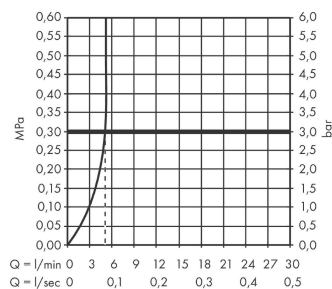

Focus

Single lever basin mixer 100 CoolStart without waste set DZR

Finish: **Chrome** Article Number: **31557000**

Description

product features

- ComfortZone 100
- projection: 119 mm
- spout height: 94 mm
- handle variant: lever handle
- spray type: normal spray
- maximum flow rate at 3 bar: 5 l/min
- ceramic cartridge
- temperature limitation adjustable
- suitable for continuous flow water heaters
- connection type: G 3/8 connections
- connection dimension: DN15
- cold water in basic handle position

Technology

Certificates / Sustainability

Product image

Scale drawing

Flowchart

Focus

Single lever basin mixer 100 CoolStart without waste set DZR

Finish: **Chrome** Article Number: **31557000**

Exploded Drawing

Year of production: >03/20

Focus

Single lever basin mixer 100 CoolStart without waste set DZR

Finish: **Chrome** Article Number: **31557000**

Spare part list

Year of production: >03/20

Pos.	Description	Article Number	Price	PU
1	handle	98325000	£ 64,00	1
2	screw cover	96338000	£ 3,30	1
3	flange	97406000	£ 20,50	1
4	nut	97209000	£ 16,10	1
5	O-Ring 32x2	98193000	£ 3,30	1
6	cartridge, assy	92730000	£ 35,00	1
7	locking screw for handle	95140000	£ 6,10	1
8	seal	95008000	£ 9,00	1
9	adapter for cartridge	98324000	£ 16,10	1
10	O-Ring 30x2	98186000	£ 3,30	1
11	O-ring 35x2	92604000	£ 6,10	1
12	aerator M24x1 (5 l/min)	92372000	£ 20,50	1
13	screw M8 x 68	97736000	£ 6,10	1
14	seal Ø 42	98722000	£ 6,10	1
15	fixing set	96016000	£ 35,00	1
16	connection hose 450 mm M8x0,75 G3/8	97206000	£ 35,00	1
17	O-ring 7x1,5	98422000	£ 3,30	1
a	push-open waste set	50100000	£ 78,00	1