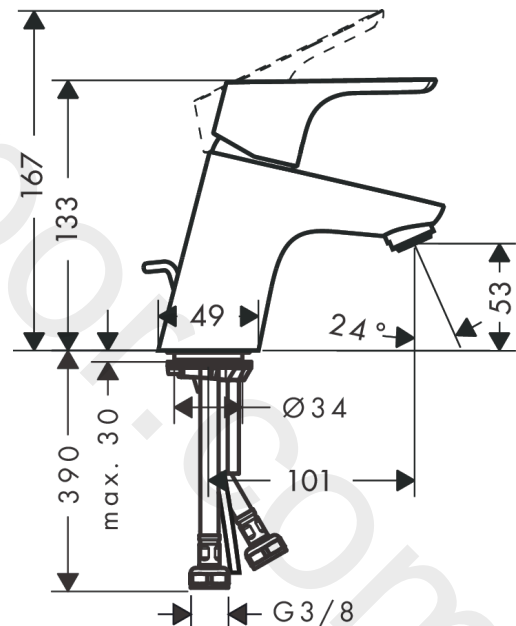

Scale drawing