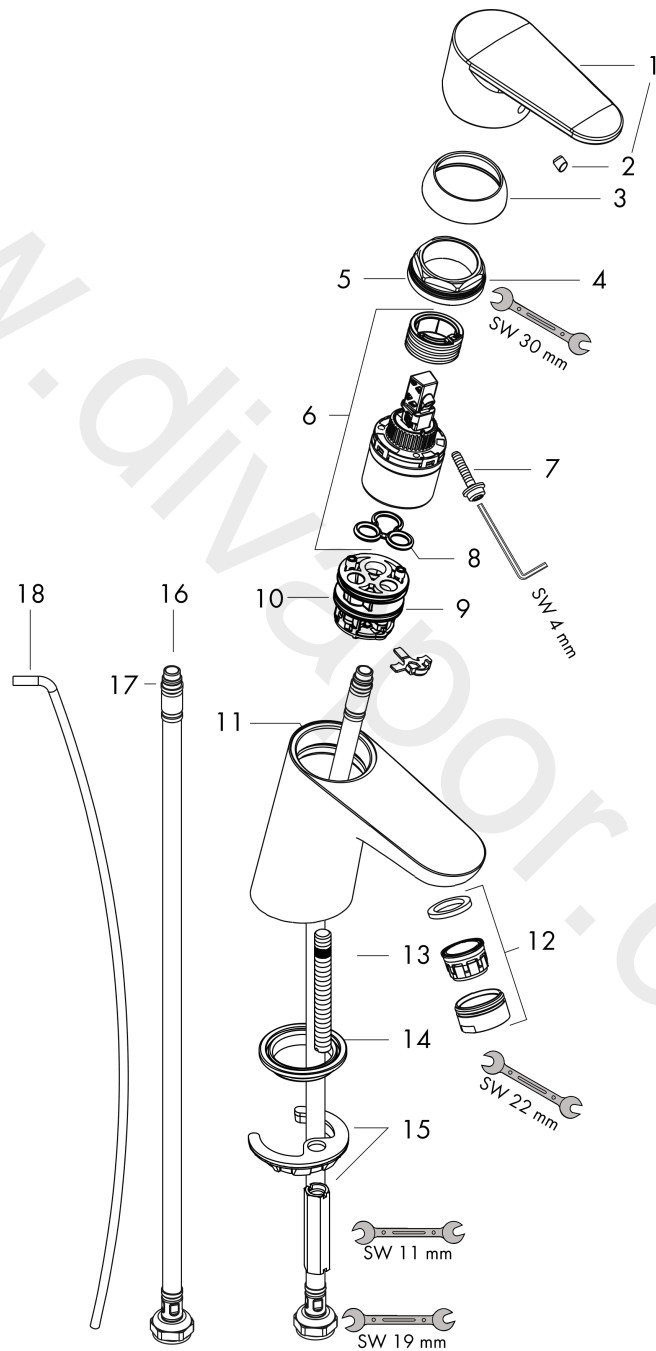

Focus

Single lever basin mixer 70 CoolStart with pop-up waste set DZR

Finish: **Chrome** Article Number: **31545000**

Description

product features

- consists of: single lever basin mixer, waste set
- ComfortZone 70
- projection: 101 mm
- spout height: 53 mm
- handle variant: lever handle
- spray type: normal spray
- maximum flow rate at 3 bar: 5 l/min
- ceramic cartridge
- temperature limitation adjustable
- suitable for continuous flow water heaters
- pop-up waste set G 1¼
- material waste set: metal
- connection type: G ¾ connections
- connection dimension: DN15
- cold water in basic handle position

Year of production: >08/20

Focus

Single lever basin mixer 70 CoolStart with pop-up waste set DZR

Finish: **Chrome** Article Number: **31545000**

Spare part list

Year of production: >08/20

| Pos. | Description | Article Number | Price | PU |
|------|-------------------------------------|----------------|---------|----|
| 1 | handle | 98325000 | £ 64,00 | 1 |
| 2 | screw cover | 96338000 | £ 3,30 | 1 |
| 3 | flange | 97406000 | £ 20,50 | 1 |
| 4 | nut | 97209000 | £ 16,10 | 1 |
| 5 | O-Ring 32x2 | 98193000 | £ 3,30 | 1 |
| 6 | cartridge, assy | 92730000 | £ 35,00 | 1 |
| 7 | locking screw for handle | 95140000 | £ 6,10 | 1 |
| 8 | seal | 95008000 | £ 9,00 | 1 |
| 9 | adapter for cartridge | 98324000 | £ 16,10 | 1 |
| 10 | O-Ring 30x2 | 98186000 | £ 3,30 | 1 |
| 11 | O-ring 35x2 | 92604000 | £ 6,10 | 1 |
| 12 | aerator M24x1 (5 l/min) | 13185000 | £ 22,30 | 1 |
| 13 | screw M8 x 68 | 97736000 | £ 6,10 | 1 |
| 14 | seal Ø 42 | 98722000 | £ 6,10 | 1 |
| 15 | fixing set | 96016000 | £ 35,00 | 1 |
| 16 | connection hose 450 mm M8x0,75 G3/8 | 97206000 | £ 35,00 | 1 |
| 17 | O-ring 6,6x1,6 | 93019000 | £ 3,30 | 1 |
| 18 | pull rod | 96657000 | £ 13,30 | 1 |
| a | pop up waste | 94139000 | £ 96,00 | 1 |