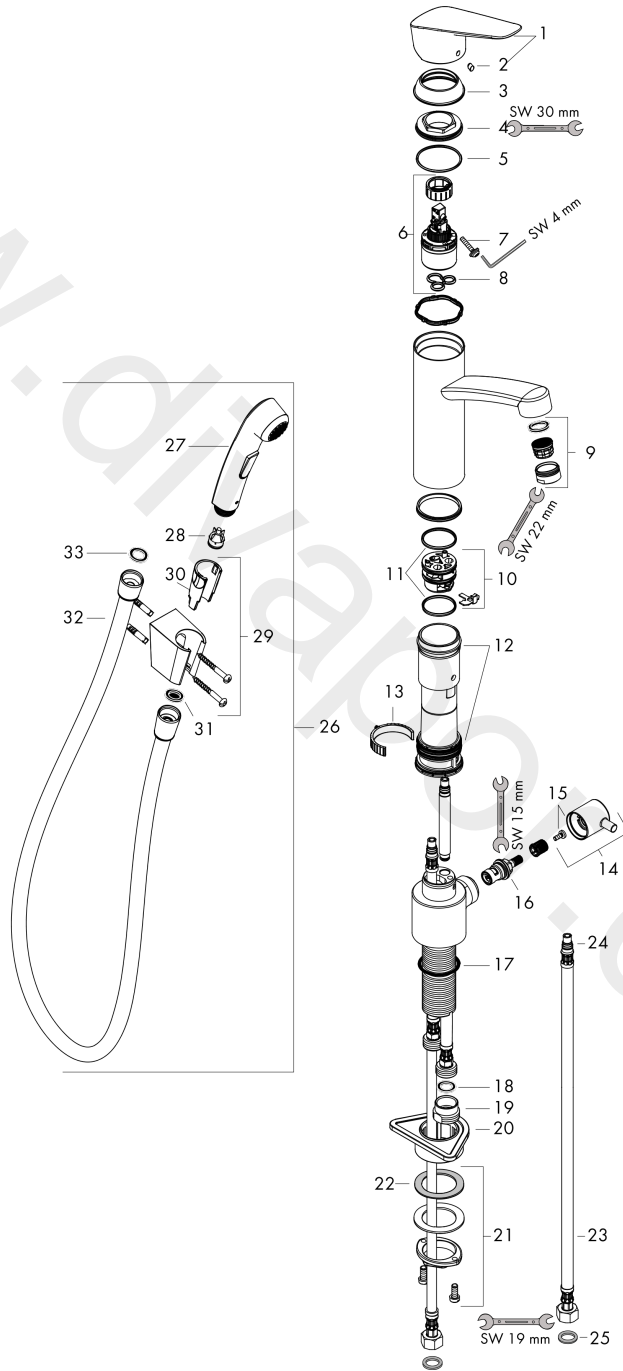

Logis

Single lever basin mixer with device shut-off valve with bidette hand shower and shower hose
160 cm DZR

Finish: **Chrome** Article Number: **31543000**

Exploded Drawing

Year of production: >03/20

Logis

Single lever basin mixer with device shut-off valve with bidette hand shower and shower hose
160 cm DZR

Finish: **Chrome** Article Number: **31543000**

Spare part list

Year of production: >03/20

Pos.	Description	Article Number	Price	PU
1	handle	32892000	£ 51,00	1
2	screw cover	96338000	£ 3,30	1
3	flange	97995000	£ 20,50	1
4	nut	97996000	£ 35,00	1
5	O-ring 41x2	98212000	£ 3,30	1
6	cartridge, assy	92730000	£ 35,00	1
7	locking screw for handle	95140000	£ 6,10	1
8	seal	95008000	£ 9,00	1
9	aerator M24x1 (15 l/min)	13913000	£ 14,00	1
10	adapter for cartridge	92845000	£ 16,10	1
11	O-Ring 30x2	98186000	£ 3,30	1
12	sealing set	98702000	£ 9,00	1
13	locating ring	92211000	£ 9,00	1
14	handle	95629000	£ 43,00	1
15	handle fixing set	98932000	£ 16,10	1
16	shut off unit right closing	98817000	£ 35,00	1
17	flat seal	97674000	£ 3,30	1
18	O-Ring 36x2,5	98190000	£ 3,30	1
19	reduction coupling	92844000	£ 16,10	1
20	support	97523000	£ 6,10	1
21	fixing set (Ø 34)	95049000	£ 16,10	1
22	lever collar	97548000	£ 3,30	1
23	connection hose 900 mm M8x0,75 G3/8	98758000	£ 35,00	1
24	O-ring 7x1,5	98422000	£ 3,30	1
25	sealing set	95581000	£ 6,10	1
26	handshower and hose	32128000	£ 110,00	1
27	handshower	96907000	£ 84,00	1
28	set of non return valves DW 15	97350000	£ 20,50	1
29	shower holder	28331000	£ 43,00	1
30	guide	98918000	£ 3,30	1
31	filter packing	94246000	£ 3,30	1
32	shower hose Isiflex'B 1,60 m	28276000	£ 38,00	1
33	seal	98058000	£ 3,30	1