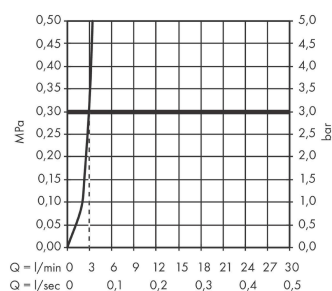

Focus

Single lever basin mixer 100 without waste set 2 ticks

Finish: **Chrome** Article Number: **31541009**

Description

product features

- ComfortZone 100
- projection: 119 mm
- spout height: 94 mm
- handle variant: lever handle
- maximum flow rate at 3 bar: 3,8 l/min
- ceramic cartridge
- temperature limitation adjustable
- connection type: G ½ connections
- connection dimension: DN15

Technology

Product image

Scale drawing

Flowchart

Focus
Single lever basin mixer 100 without waste set 2 ticks
 Finish: **Chrome** Article Number: **31541009**

Exploded Drawing

Year of production: >04/20

Focus**Single lever basin mixer 100 without waste set 2 ticks**Finish: **Chrome** Article Number: **31541009****Spare part list**

Year of production: >04/20

Pos.	Description	Article Number	Price	PU
1	handle	98532000	£ 35,00	1
2	screw cover	96338000	£ 3,30	1
3	flange	97406000	£ 20,50	1
4	nut	97209000	£ 16,10	1
5	O-Ring 32x2	98193000	£ 3,30	1
6	cartridge, assy	95646000	£ 96,00	1
7	locking screw for handle	95140000	£ 6,10	1
8	seal	95008000	£ 9,00	1
9	adapter for cartridge	98750000	£ 13,30	1
10	O-Ring 30x2	98186000	£ 3,30	1
11	O-ring 35x2	92604000	£ 6,10	1
12	aerator M24x1 (3,5 l/min)	92508000	£ 20,50	1
13	screw M8 x 68	97736000	£ 6,10	1
14	seal Ø 42	98722000	£ 6,10	1
15	fixing set	96016000	£ 35,00	1
16	connection hose 450 mm G½	93020000	£ 35,00	1
17	O-ring 6,6x1,6	93019000	£ 3,30	1