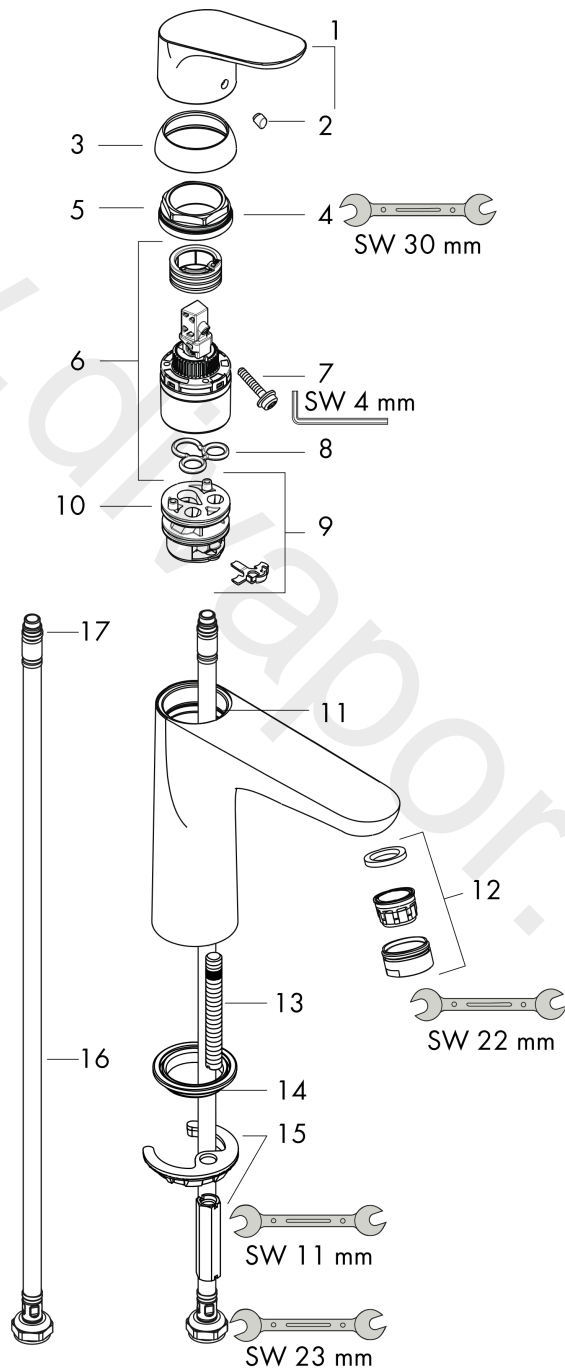

Focus

Single lever basin mixer 100 without waste set 2 ticks

Finish: **Chrome** Article Number: **31541009**

Description

product features

- ComfortZone 100
- projection: 119 mm
- spout height: 94 mm
- handle variant: lever handle
- maximum flow rate at 3 bar: 3,8 l/min
- ceramic cartridge
- temperature limitation adjustable
- connection type: G ½ connections
- connection dimension: DN15

Technology

Product image

Scale drawing

Flowchart

Focus
Single lever basin mixer 100 without waste set 2 ticks
 Finish: **Chrome** Article Number: **31541009**

Exploded Drawing

Year of production: >04/20

Focus**Single lever basin mixer 100 without waste set 2 ticks**Finish: **Chrome** Article Number: **31541009****Spare part list**

Year of production: >04/20

Pos.	Description	Article Number	Price	PU
1	handle	98532000	£ 35,00	1
2	screw cover	96338000	£ 3,30	1
3	flange	97406000	£ 20,50	1
4	nut	97209000	£ 16,10	1
5	O-Ring 32x2	98193000	£ 3,30	1
6	cartridge, assy	95646000	£ 96,00	1
7	locking screw for handle	95140000	£ 6,10	1
8	seal	95008000	£ 9,00	1
9	adapter for cartridge	98750000	£ 13,30	1
10	O-Ring 30x2	98186000	£ 3,30	1
11	O-ring 35x2	92604000	£ 6,10	1
12	aerator M24x1 (3,5 l/min)	92508000	£ 20,50	1
13	screw M8 x 68	97736000	£ 6,10	1
14	seal Ø 42	98722000	£ 6,10	1
15	fixing set	96016000	£ 35,00	1
16	connection hose 450 mm G½	93020000	£ 35,00	1
17	O-ring 6,6x1,6	93019000	£ 3,30	1