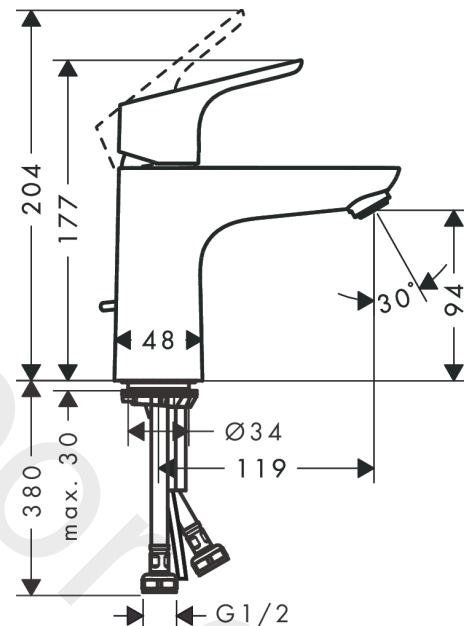

Focus

Single lever basin mixer 100 without waste set 2 ticks

Finish: **Chrome** Article Number: **31541009**

Description

product features

- ComfortZone 100
- projection: 119 mm
- spout height: 94 mm
- handle variant: lever handle
- maximum flow rate at 3 bar: 3,8 l/min
- ceramic cartridge
- temperature limitation adjustable
- connection type: G ½ connections
- connection dimension: DN15

Technology

Product image

Scale drawing

Flowchart

Focus
Single lever basin mixer 100 without waste set 2 ticks
 Finish: **Chrome** Article Number: **31541009**

Exploded Drawing

Year of production: >04/20

Focus**Single lever basin mixer 100 without waste set 2 ticks**Finish: **Chrome** Article Number: **31541009****Spare part list**

Year of production: >04/20

Pos.	Description	Article Number	Price	PU
1	handle	98532000	£ 35,00	1
2	screw cover	96338000	£ 3,30	1
3	flange	97406000	£ 20,50	1
4	nut	97209000	£ 16,10	1
5	O-Ring 32x2	98193000	£ 3,30	1
6	cartridge, assy	95646000	£ 96,00	1
7	locking screw for handle	95140000	£ 6,10	1
8	seal	95008000	£ 9,00	1
9	adapter for cartridge	98750000	£ 13,30	1
10	O-Ring 30x2	98186000	£ 3,30	1
11	O-ring 35x2	92604000	£ 6,10	1
12	aerator M24x1 (3,5 l/min)	92508000	£ 20,50	1
13	screw M8 x 68	97736000	£ 6,10	1
14	seal Ø 42	98722000	£ 6,10	1
15	fixing set	96016000	£ 35,00	1
16	connection hose 450 mm G½	93020000	£ 35,00	1
17	O-ring 6,6x1,6	93019000	£ 3,30	1