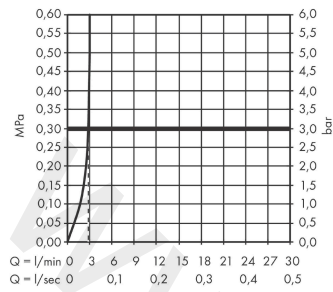

### product features

- consists of: single lever basin mixer, waste set
- ComfortZone 230
- projection: 185 mm
- spout height: 231 mm
- handle variant: lever handle
- spray type: normal spray
- maximum flow rate at 3 bar: 3,8 l/min
- ceramic cartridge
- temperature limitation adjustable
- pop-up waste set G 1¼
- material waste set: metal
- connection type: G ½ connections
- connection dimension: DN15

## Scale drawing

**Focus**

**Single lever basin mixer 230 with pop-up waste set 2 ticks**

Finish: **Chrome** Article Number: **31540009**

**Flowchart**

www.divapor.com

**Focus**

**Single lever basin mixer 230 with pop-up waste set 2 ticks**