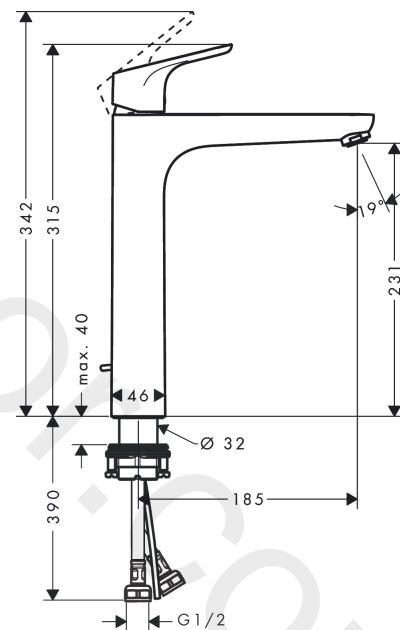

Scale drawing