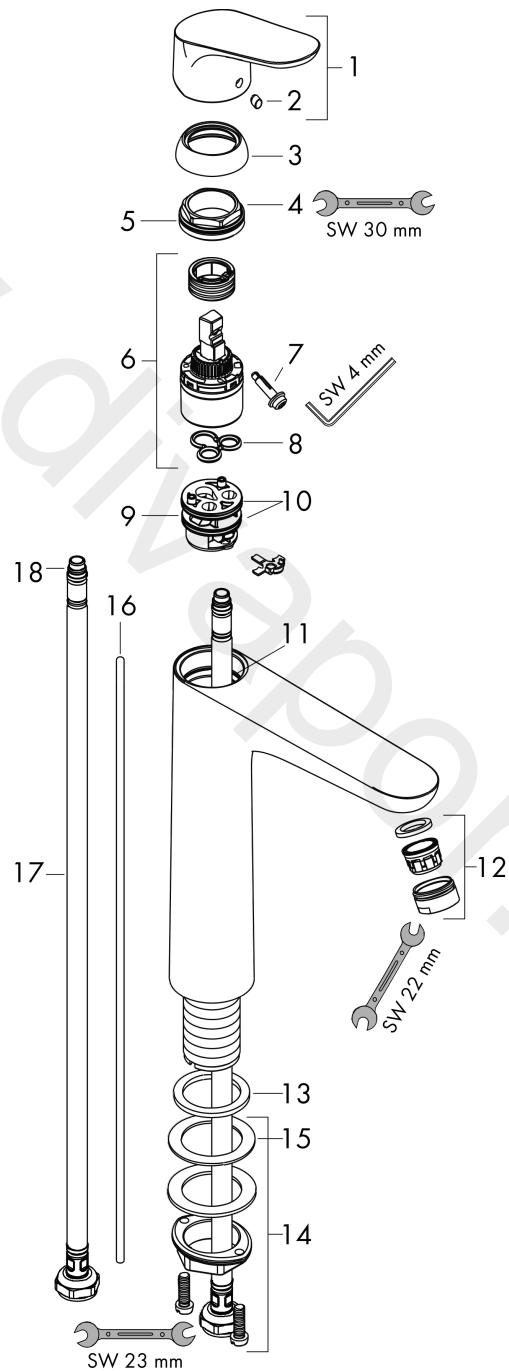

### product features

- consists of: single lever basin mixer, waste set
- ComfortZone 230
- projection: 185 mm
- spout height: 231 mm
- handle variant: lever handle
- spray type: normal spray
- maximum flow rate at 3 bar: 3,8 l/min
- ceramic cartridge
- temperature limitation adjustable
- pop-up waste set G 1¼
- material waste set: metal
- connection type: G ½ connections
- connection dimension: DN15

## Scale drawing

**Focus**

**Single lever basin mixer 230 with pop-up waste set 2 ticks**

Finish: **Chrome** Article Number: **31540009**

**Flowchart**

www.divapor.com

**Focus**

**Single lever basin mixer 230 with pop-up waste set 2 ticks**

Finish: **Chrome** Article Number: **31540009**

**Exploded Drawing**

Year of production: >04/20

**Focus****Single lever basin mixer 230 with pop-up waste set 2 ticks**Finish: **Chrome** Article Number: **31540009****Spare part list**

Year of production: &gt;04/20

Pos.	Description	Article Number	Price	PU
1	handle	98532000	£ 35,00	1
2	screw cover	96338000	£ 3,30	1
3	flange	97406000	£ 20,50	1
4	nut	97209000	£ 16,10	1
5	O-Ring 32x2	98193000	£ 3,30	1
6	cartridge, assy	95646000	£ 96,00	1
7	locking screw for handle	95140000	£ 6,10	1
8	seal	95008000	£ 9,00	1
9	adapter for cartridge	98750000	£ 13,30	1
10	O-Ring 30x2	98186000	£ 3,30	1
11	O-ring 35x2	92604000	£ 6,10	1
12	aerator M24x1	98453000	£ 20,50	1
13	flat seal	98749000	£ 6,10	1
14	fixing set (Ø 32)	13961000	£ 25,00	1
15	lever collar	97548000	£ 3,30	1
16	pull rod	96657000	£ 13,30	1
17	connection hose 600 mm M8x0,75 G1/2	92482000	£ 43,00	1
18	O-ring 6,6x1,6	93019000	£ 3,30	1
a	pop up waste	94139000	£ 96,00	1
b	pop up waste	94139007	-	1
c	fixation extension 35 mm	13898000	£ 79,00	1
d	lever arm 340mm (ball-Ø12mm)	96324000	£ 25,00	1