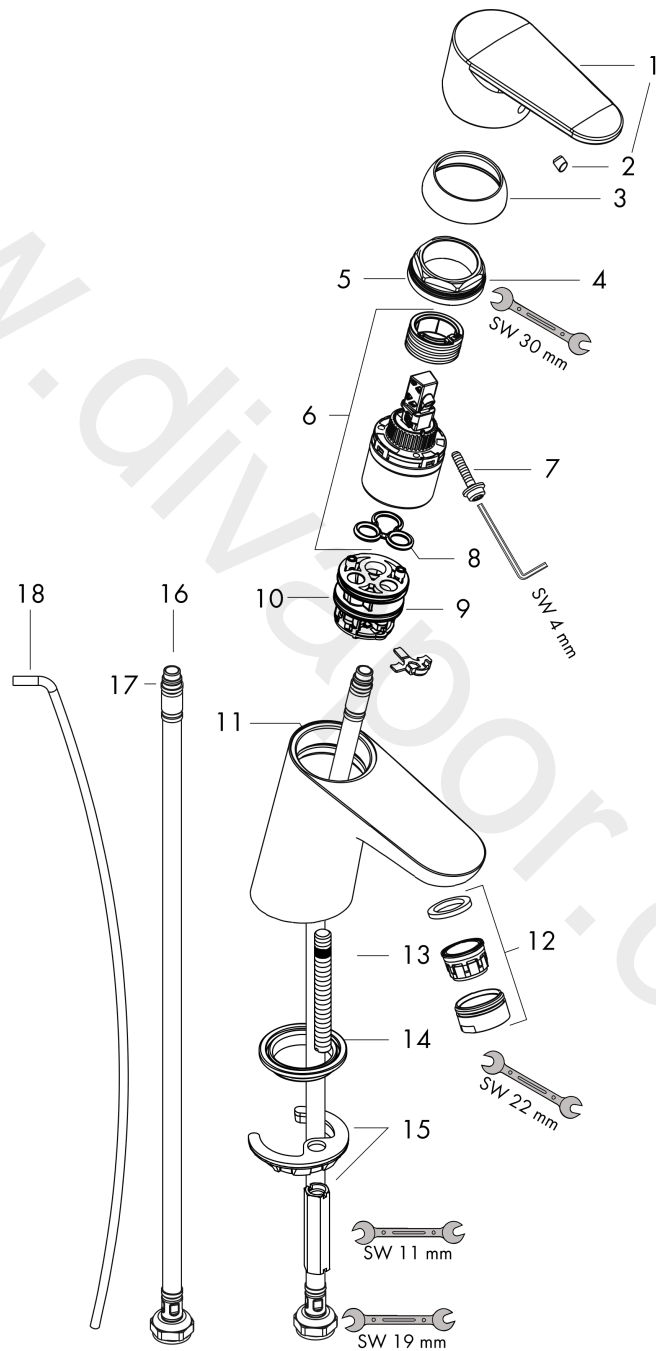

Focus

Single lever basin mixer 70 CoolStart with pop-up waste set

Finish: **Chrome** Article Number: **31539000**

Flowchart

Focus

Single lever basin mixer 70 CoolStart with pop-up waste set

Finish: **Chrome** Article Number: **31539000**

Exploded Drawing

Year of production: >05/17

Focus

Single lever basin mixer 70 CoolStart with pop-up waste set

Finish: **Chrome** Article Number: **31539000**

Spare part list

Year of production: >05/17

Pos.	Description	Article Number	Price	PU
1	handle	98325000	£ 64,00	1
2	screw cover	96338000	£ 3,30	1
3	flange	97406000	£ 20,50	1
4	nut	97209000	£ 16,10	1
5	O-Ring 32x2	98193000	£ 3,30	1
6	cartridge, assy	92730000	£ 35,00	1
7	locking screw for handle	95140000	£ 6,10	1
8	seal	95008000	£ 9,00	1
9	adapter for cartridge	98324000	£ 16,10	1
10	O-Ring 30x2	98186000	£ 3,30	1
11	O-ring 35x2	92604000	£ 6,10	1
12	aerator M24x1 (5 l/min)	13185000	£ 22,30	1
13	screw M8 x 68	97736000	£ 6,10	1
14	seal Ø 42	98722000	£ 6,10	1
15	fixing set	96016000	£ 35,00	1
16	connection hose 450 mm M8x0,75 G3/8	97206000	£ 35,00	1
17	O-ring 6,6x1,6	93019000	£ 3,30	1
18	pull rod	96657000	£ 13,30	1
a	pop up waste	94139000	£ 96,00	1