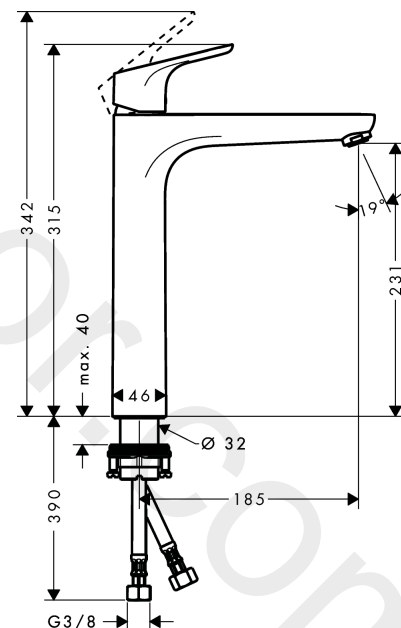

Focus

Single lever basin mixer 230 without waste set

Finish: **Chrome** Article Number: **31532000**

Description

product features

- ComfortZone 230
- projection: 185 mm
- spout height: 231 mm
- handle variant: lever handle
- spray type: normal spray
- maximum flow rate at 3 bar: 5 l/min
- ceramic cartridge
- temperature limitation adjustable
- suitable for continuous flow water heaters
- connection type: G 3/8 connections
- connection dimension: DN15
- EU taxonomy: max. 6 l/min - Substantial Contribution (SC) possible
- WRAS 2111034
- WRAS 2111034 - Approval letter

Article Details

Price excl. VAT

220,83 £

Technology

Certificates / Sustainability

Product image

Scale drawing

Focus

Single lever basin mixer 230 without waste set

Finish: **Chrome** Article Number: **31532000**

Flowchart

Focus
Single lever basin mixer 230 without waste set
 Finish: **Chrome** Article Number: **31532000**

Exploded Drawing

Year of production: >07/16

Focus

Single lever basin mixer 230 without waste set

Finish: **Chrome** Article Number: **31532000**

Spare part list

Year of production: >07/16

Pos.	Description	Article Number	Price	PU
1	handle	98532000	£ 35,00	1
2	screw cover	96338000	£ 3,30	1
3	flange	97406000	£ 20,50	1
4	nut	97209000	£ 16,10	1
5	O-Ring 32x2	98193000	£ 3,30	1
6	cartridge, assy	92730000	£ 35,00	1
7	locking screw for handle	95140000	£ 6,10	1
8	seal	95008000	£ 9,00	1
9	adapter for cartridge	98750000	£ 13,30	1
10	O-Ring 30x2	98186000	£ 3,30	1
11	O-ring 35x2	92604000	£ 6,10	1
12	aerator M24x1 (5 l/min)	13185000	£ 22,30	1
13	flat seal	98749000	£ 6,10	1
14	fixing set (Ø 32)	13961000	£ 25,00	1
15	lever collar	97548000	£ 3,30	1
16	connection hose 600 mm M8x0,75 G3/8	96556000	£ 25,00	1
17	sealing set	95581000	£ 6,10	1
a	fixation extension 35 mm	13898000	£ 79,00	1