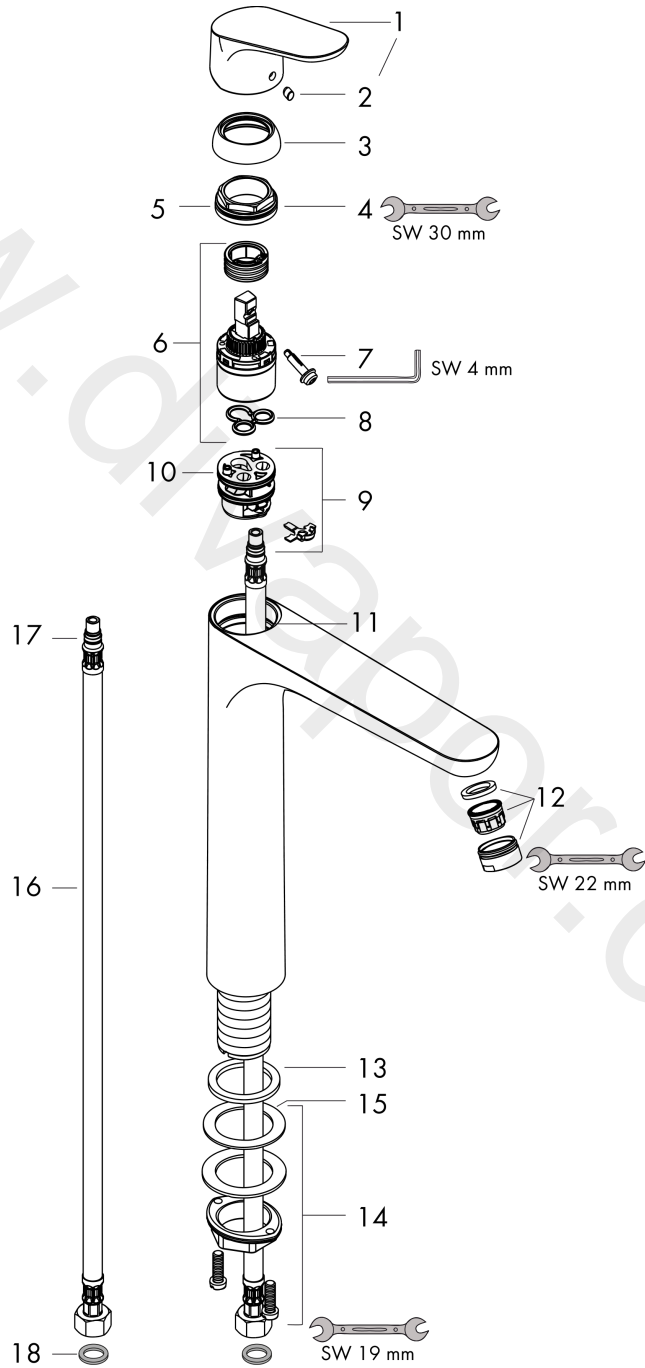

Focus

Single lever basin mixer 230 without waste set

Finish: **Chrome** Article Number: **31532000**

Description

product features

- ComfortZone 230
- projection: 185 mm
- spout height: 231 mm
- handle variant: lever handle
- spray type: normal spray
- maximum flow rate at 3 bar: 5 l/min
- ceramic cartridge
- temperature limitation adjustable
- suitable for continuous flow water heaters
- connection type: G 3/8 connections
- connection dimension: DN15
- EU taxonomy: max. 6 l/min - Substantial Contribution (SC) possible
- WRAS 2111034
- WRAS 2111034 - Approval letter

Single lever basin mixer 230 without waste set

Finish: **Chrome** Article Number: **31532000**

Flowchart

Focus
Single lever basin mixer 230 without waste set
 Finish: **Chrome** Article Number: **31532000**

Exploded Drawing

Year of production: >07/16

Focus

Single lever basin mixer 230 without waste set

Finish: **Chrome** Article Number: **31532000**

Spare part list

Year of production: >07/16

Pos.	Description	Article Number	Price	PU
1	handle	98532000	£ 35,00	1
2	screw cover	96338000	£ 3,30	1
3	flange	97406000	£ 20,50	1
4	nut	97209000	£ 16,10	1
5	O-Ring 32x2	98193000	£ 3,30	1
6	cartridge, assy	92730000	£ 35,00	1
7	locking screw for handle	95140000	£ 6,10	1
8	seal	95008000	£ 9,00	1
9	adapter for cartridge	98750000	£ 13,30	1
10	O-Ring 30x2	98186000	£ 3,30	1
11	O-ring 35x2	92604000	£ 6,10	1
12	aerator M24x1 (5 l/min)	13185000	£ 22,30	1
13	flat seal	98749000	£ 6,10	1
14	fixing set (Ø 32)	13961000	£ 25,00	1
15	lever collar	97548000	£ 3,30	1
16	connection hose 600 mm M8x0,75 G3/8	96556000	£ 25,00	1
17	sealing set	95581000	£ 6,10	1
a	fixation extension 35 mm	13898000	£ 79,00	1