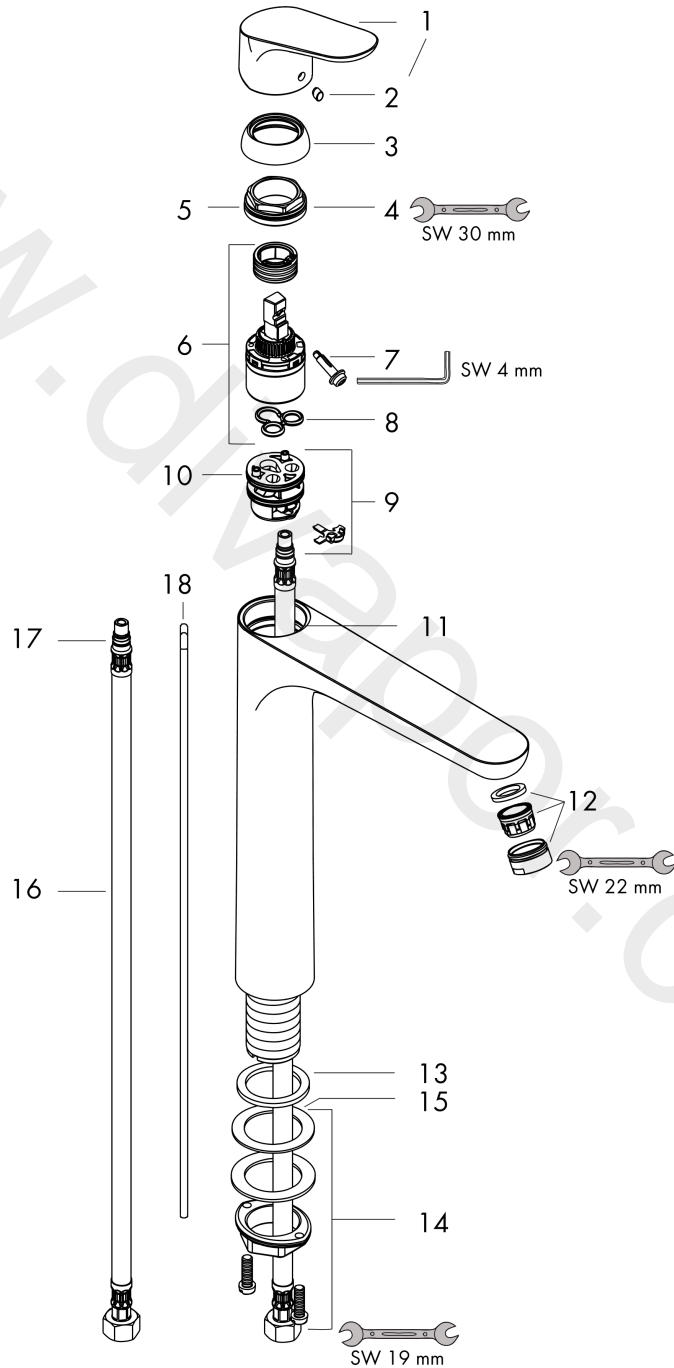

##### product features

- consists of: single lever basin mixer, waste set
- ComfortZone 230
- projection: 185 mm
- spout height: 231 mm
- handle variant: lever handle
- spray type: normal spray
- maximum flow rate at 3 bar: 5 l/min
- ceramic cartridge
- temperature limitation adjustable
- suitable for continuous flow water heaters
- pop-up waste set G 1¼
- material waste set: metal
- connection type: G ¾ connections
- connection dimension: DN15
- EU taxonomy: max. 6 l/min - Substantial Contribution (SC) possible
- WRAS 2111034
- WRAS 2111034 - Approval letter

#### Scale drawing

**Focus**

**Single lever basin mixer 230 for wash bowls with pop-up waste set**

Finish: **Chrome** Article Number: **31531000**

**Flowchart**

**Focus**

**Single lever basin mixer 230 for wash bowls with pop-up waste set**

Finish: **Chrome** Article Number: **31531000**

**Exploded Drawing**

Year of production: >07/16

**Focus****Single lever basin mixer 230 for wash bowls with pop-up waste set**Finish: **Chrome** Article Number: **31531000****Spare part list**

Year of production: &gt;07/16

Pos.	Description	Article Number	Price	PU
1	handle	98532000	£ 35,00	1
2	screw cover	96338000	£ 3,30	1
3	flange	97406000	£ 20,50	1
4	nut	97209000	£ 16,10	1
5	O-Ring 32x2	98193000	£ 3,30	1
6	cartridge, assy	92730000	£ 35,00	1
7	locking screw for handle	95140000	£ 6,10	1
8	seal	95008000	£ 9,00	1
9	adapter for cartridge	98750000	£ 13,30	1
10	O-Ring 30x2	98186000	£ 3,30	1
11	O-ring 35x2	92604000	£ 6,10	1
12	aerator M24x1 (5 l/min)	13185000	£ 22,30	1
13	flat seal	98749000	£ 6,10	1
14	fixing set (Ø 32)	13961000	£ 25,00	1
15	lever collar	97548000	£ 3,30	1
16	connection hose 600 mm M8x0,75 G3/8	96556000	£ 25,00	1
17	O-ring 7x1,5	98422000	£ 3,30	1
18	pull rod	96657000	£ 13,30	1
a	pop up waste	94139000	£ 96,00	1
b	fixation extension 35 mm	13898000	£ 79,00	1