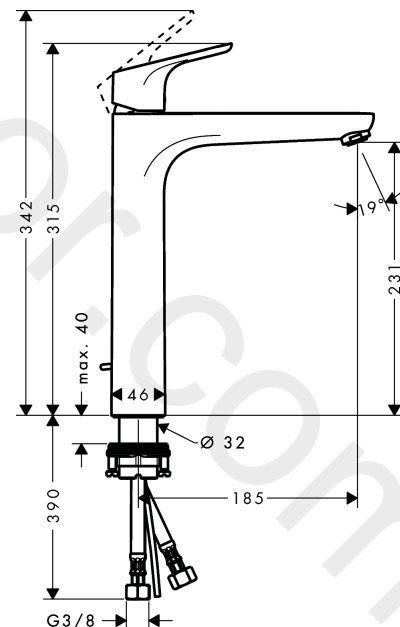

##### product features

- consists of: single lever basin mixer, waste set
- ComfortZone 230
- projection: 185 mm
- spout height: 231 mm
- handle variant: lever handle
- spray type: normal spray
- maximum flow rate at 3 bar: 5 l/min
- ceramic cartridge
- temperature limitation adjustable
- suitable for continuous flow water heaters
- pop-up waste set G 1¼
- material waste set: metal
- connection type: G ¾ connections
- connection dimension: DN15
- EU taxonomy: max. 6 l/min - Substantial Contribution (SC) possible
- WRAS 2111034
- WRAS 2111034 - Approval letter

#### Scale drawing

**Focus**

**Single lever basin mixer 230 for wash bowls with pop-up waste set**

Finish: **Chrome** Article Number: **31531000**

**Flowchart**

**Focus**

**Single lever basin mixer 230 for wash bowls with pop-up waste set**

Year of production: &gt;07/16

Pos.	Description	Article Number	Price	PU
1	handle	98532000	£ 35,00	1
2	screw cover	96338000	£ 3,30	1
3	flange	97406000	£ 20,50	1
4	nut	97209000	£ 16,10	1
5	O-Ring 32x2	98193000	£ 3,30	1
6	cartridge, assy	92730000	£ 35,00	1
7	locking screw for handle	95140000	£ 6,10	1
8	seal	95008000	£ 9,00	1
9	adapter for cartridge	98750000	£ 13,30	1
10	O-Ring 30x2	98186000	£ 3,30	1
11	O-ring 35x2	92604000	£ 6,10	1
12	aerator M24x1 (5 l/min)	13185000	£ 22,30	1
13	flat seal	98749000	£ 6,10	1
14	fixing set (Ø 32)	13961000	£ 25,00	1
15	lever collar	97548000	£ 3,30	1
16	connection hose 600 mm M8x0,75 G3/8	96556000	£ 25,00	1
17	O-ring 7x1,5	98422000	£ 3,30	1
18	pull rod	96657000	£ 13,30	1
a	pop up waste	94139000	£ 96,00	1
b	fixation extension 35 mm	13898000	£ 79,00	1