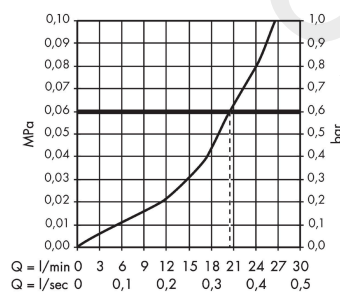

Focus

2-hole rim mounted bath mixer

Finish: **Chrome** Article Number: **31523000**

Description

product features

- 1 function
- centre distance: 180 mm
- ceramic cartridge (Highflow)
- operating pressure from 0.2 bar
- with silencer
- connection dimension: DN15
- connection type: G 3/4
- suitable for installation on bath rim
- WRAS 1904703

Article Details

Price excl. VAT

308,33 £

Technology

Certificates / Sustainability

Product image

Scale drawing

Flowchart