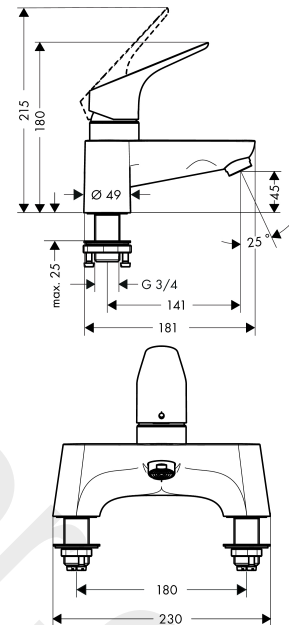

Focus

2-hole rim mounted bath mixer

Finish: **Chrome** Article Number: **31523000**

Description

product features

- 1 function
- centre distance: 180 mm
- ceramic cartridge (Highflow)
- operating pressure from 0.2 bar
- with silencer
- connection dimension: DN15
- connection type: G 3/4
- suitable for installation on bath rim
- WRAS 1904703

Article Details

Price excl. VAT

308,33 £

Technology

Certificates / Sustainability

Product image

Scale drawing

Flowchart

Focus

2-hole rim mounted bath mixer

Finish: **Chrome** Article Number: **31523000**

Exploded Drawing

Year of production: >08/13

Focus

2-hole rim mounted bath mixer

Finish: **Chrome** Article Number: **31523000**

Spare part list

Year of production: >08/13

Pos.	Description	Article Number	Price	PU
1	handle	92155000	£ 64,00	1
2	screw cover	96338000	£ 3,30	1
3	flange	97995000	£ 20,50	1
4	nut	92156000	£ 79,00	1
5	O-ring 41x2	98212000	£ 3,30	1
6	O-ring 48x1,5	92159000	£ 3,30	1
7	cartridge, assy	92157000	£ 173,00	1
8	locking screw for handle	95140000	£ 6,10	1
9	aerator cpl.	97163000	£ 25,00	1
10	fixing set	98667000	£ 13,30	1