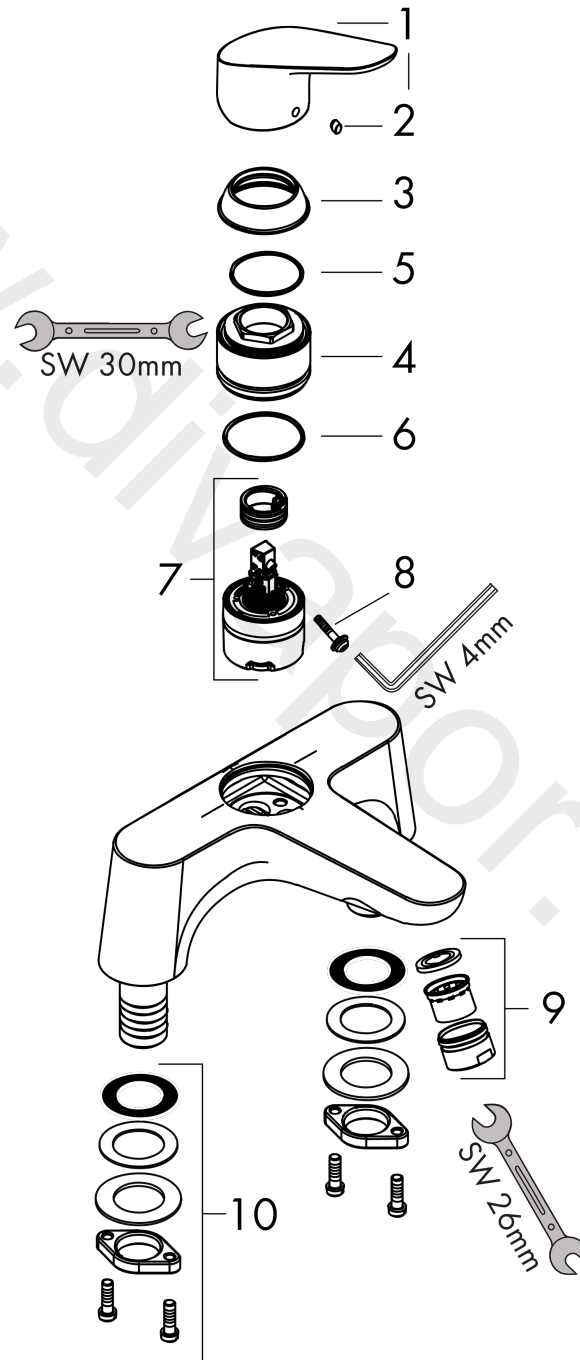

Focus

2-hole rim mounted bath mixer

Finish: **Chrome** Article Number: **31523000**

Description

product features

- 1 function
- centre distance: 180 mm
- ceramic cartridge (Highflow)
- operating pressure from 0.2 bar
- with silencer
- connection dimension: DN15
- connection type: G 3/4
- suitable for installation on bath rim
- WRAS 1904703

Focus

2-hole rim mounted bath mixer

Finish: **Chrome** Article Number: **31523000**

Exploded Drawing

Year of production: >08/13

Focus

2-hole rim mounted bath mixer

Finish: **Chrome** Article Number: **31523000**

Spare part list

Year of production: >08/13

Pos.	Description	Article Number	Price	PU
1	handle	92155000	£ 64,00	1
2	screw cover	96338000	£ 3,30	1
3	flange	97995000	£ 20,50	1
4	nut	92156000	£ 79,00	1
5	O-ring 41x2	98212000	£ 3,30	1
6	O-ring 48x1,5	92159000	£ 3,30	1
7	cartridge, assy	92157000	£ 173,00	1
8	locking screw for handle	95140000	£ 6,10	1
9	aerator cpl.	97163000	£ 25,00	1
10	fixing set	98667000	£ 13,30	1