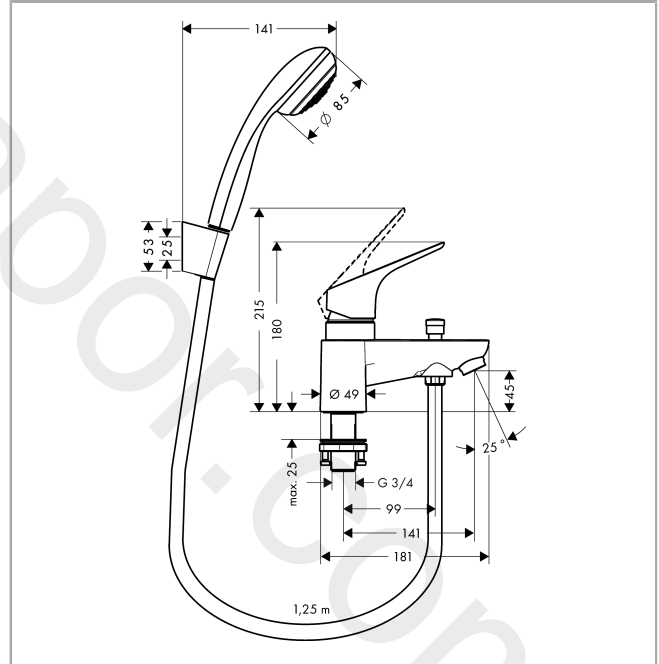

Scale drawing