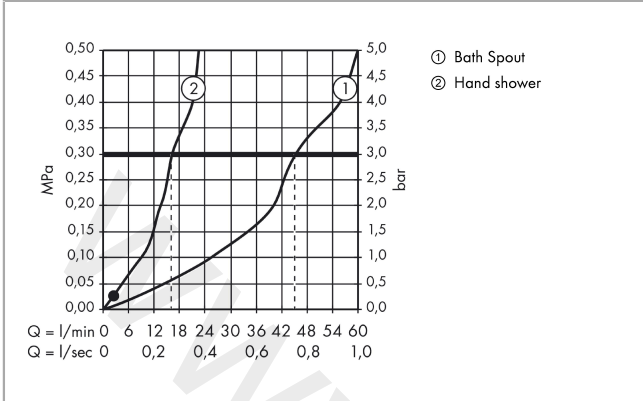

Focus

2-hole rim mounted bath mixer with diverter valve and Crometta 85 hand shower 1jet

Finish: **Chrome** Article Number: **31521000**

Flowchart