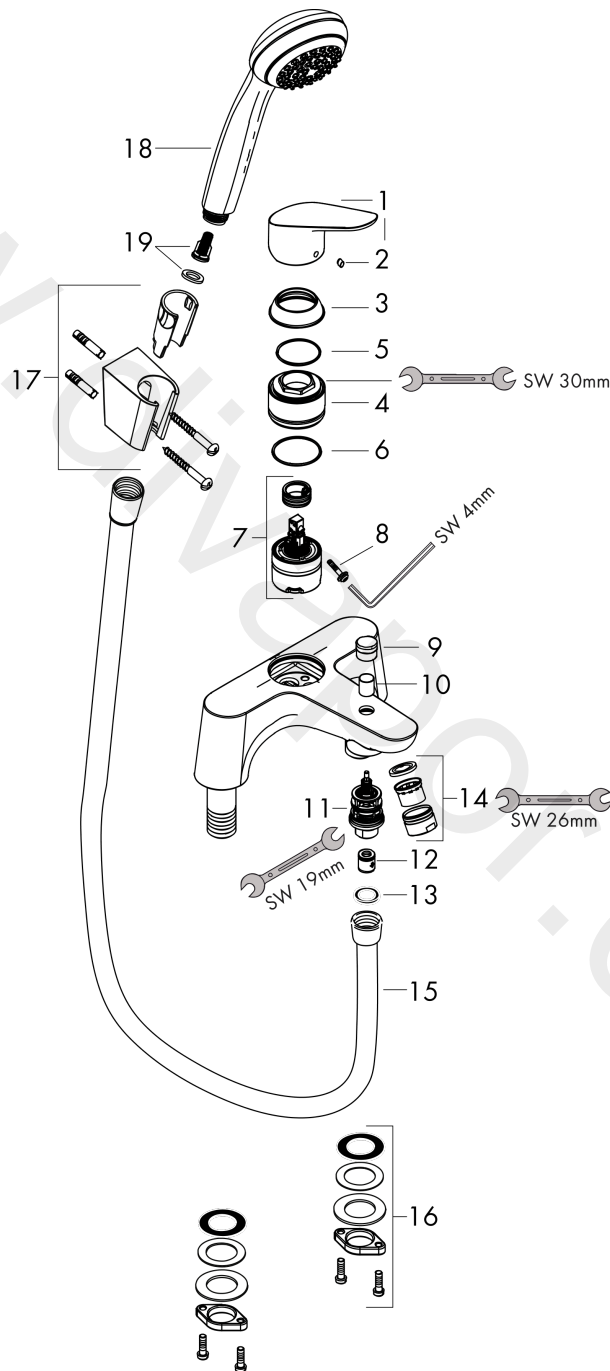

Focus

2-hole rim mounted bath mixer with diverter valve and Crometta 85 hand shower 1jet

Finish: **Chrome** Article Number: **31521000**

Description

product features

- consists of: 2-hole rim mounted bath mixer, hand shower, shower holder, shower hose
- 2 functions
- centre distance: 180 mm
- ceramic cartridge (Highflow)
- operating pressure from 0.2 bar
- diverter with automatic resetting
- non-return valve
- with silencer
- connection dimension: DN15
- connection type: G 3/4
- suitable for installation on bath rim
- WRAS 2304057
- WRAS 2304057 - Approval letter 2304057

2-hole rim mounted bath mixer with diverter valve and Crometta 85 hand shower 1jet

Finish: **Chrome** Article Number: **31521000**

Flowchart

Focus

2-hole rim mounted bath mixer with diverter valve and Crometta 85 hand shower 1jet

Finish: **Chrome** Article Number: **31521000**

Exploded Drawing

Year of production: >08/13

Focus

2-hole rim mounted bath mixer with diverter valve and Crometta 85 hand shower 1jet

Finish: **Chrome** Article Number: **31521000**

Spare part list

Year of production: >08/13

Pos.	Description	Article Number	Price	PU
1	handle	92155000	£ 64,00	1
2	screw cover	96338000	£ 3,30	1
3	flange	97995000	£ 20,50	1
4	nut	92156000	£ 79,00	1
5	O-ring 41x2	98212000	£ 3,30	1
6	O-ring 48x1,5	92159000	£ 3,30	1
7	cartridge, assy	92157000	£ 173,00	1
8	locking screw for handle	95140000	£ 6,10	1
9	diverter knob	96466000	£ 16,10	1
10	sleeve	97738000	£ 6,10	1
11	selector assy	97164000	£ 79,00	1
12	set of non return valves DW 15	94074000	£ 16,10	1
13	seal	98058000	£ 3,30	1
14	aerator cpl.	97163000	£ 25,00	1
15	shower hose Isiflex'B 1,60 m	28276000	£ 38,00	1
16	fixing set	98667000	£ 13,30	1
17	shower holder	28331000	£ 43,00	1
18	handshower	28585000	£ 26,00	1
19	filter insert	97708000	£ 6,10	1