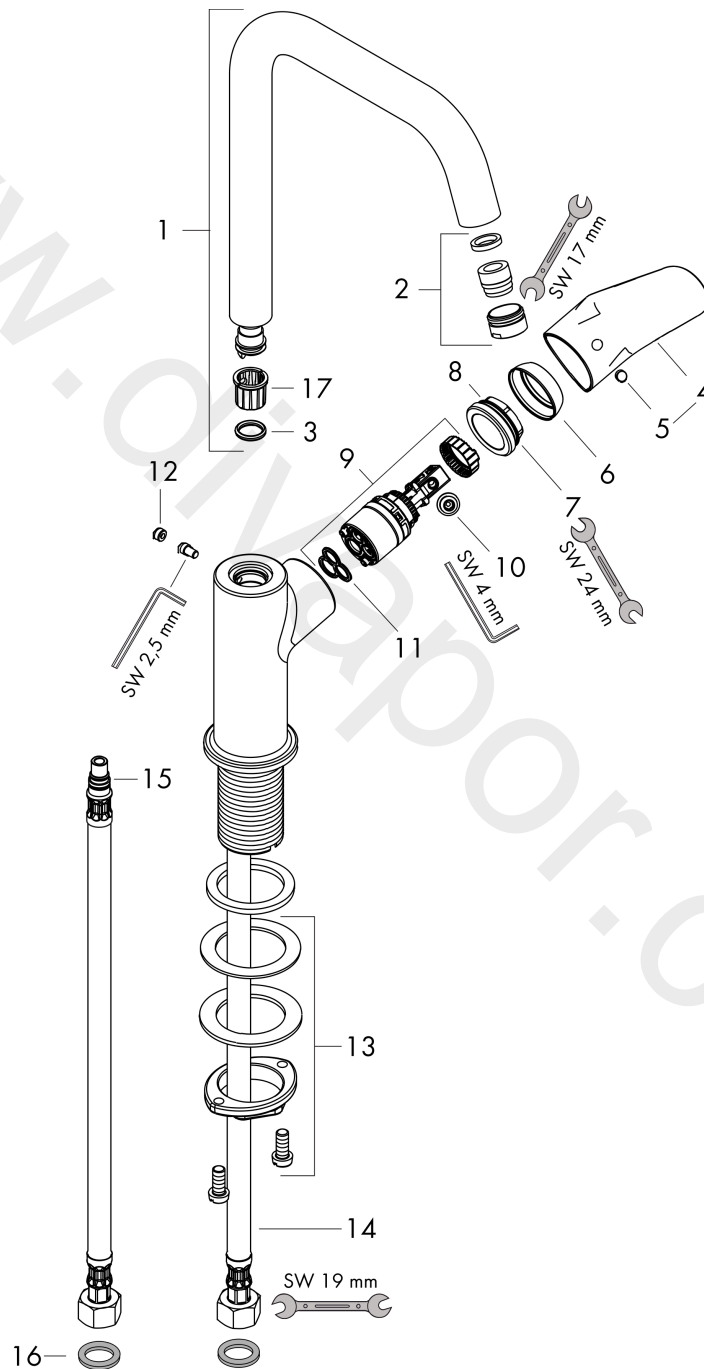

Focus

Single lever basin mixer 240 with swivel spout without waste set

Finish: **Chrome** Article Number: **31519000**

Description

product features

- ComfortZone 240
- projection: 160 mm
- spout height: 236 mm
- handle variant: lever handle
- swivel range 120°
- spray type: normal spray
- maximum flow rate at 3 bar: 5 l/min
- ceramic cartridge
- temperature limitation adjustable
- suitable for continuous flow water heaters
- connection type: G 3/8 connections
- connection dimension: DN15
- handle position on the side: bottom-side at the base body (not suitable for wash bowls)
- EU taxonomy: max. 6 l/min - Substantial Contribution (SC) possible
- WRAS 2112036
- WRAS 2112036 - Approval letter

Single lever basin mixer 240 with swivel spout without waste set

Finish: **Chrome** Article Number: **31519000**

Flowchart

Focus

Single lever basin mixer 240 with swivel spout without waste set

Finish: **Chrome** Article Number: **31519000**

Exploded Drawing

Year of production: >05/11

Focus**Single lever basin mixer 240 with swivel spout without waste set**Finish: **Chrome** Article Number: **31519000****Spare part list**

Year of production: >05/11

Pos.	Description	Article Number	Price	PU
1	spout cpl.	95856000	£ 137,00	1
2	aerator M18x1 (5 l/min)	95384000	£ 43,00	1
3	O-ring 11x2	98127000	£ 3,30	1
4	handle	95855000	£ 43,00	1
5	screw cover	96338000	£ 3,30	1
6	flange	95493000	£ 20,50	1
7	nut	95178000	£ 43,00	1
8	O-ring 24x2	98388000	£ 3,30	1
9	cartridge, assy	97685000	£ 64,00	1
10	locking screw for handle	95140000	£ 6,10	1
11	seal	98865000	£ 35,00	1
12	screw cover	95181000	£ 3,30	1
13	fixing set (Ø 32)	13961000	£ 25,00	1
14	connection hose 450 mm M8x0,75 G3/8	97206000	£ 35,00	1
15	O-ring 7x1,5	98422000	£ 3,30	1
16	sealing set	95581000	£ 6,10	1
17	lever collar	92849000	£ 9,00	1
a	fixation extension 35 mm	13898000	£ 79,00	1