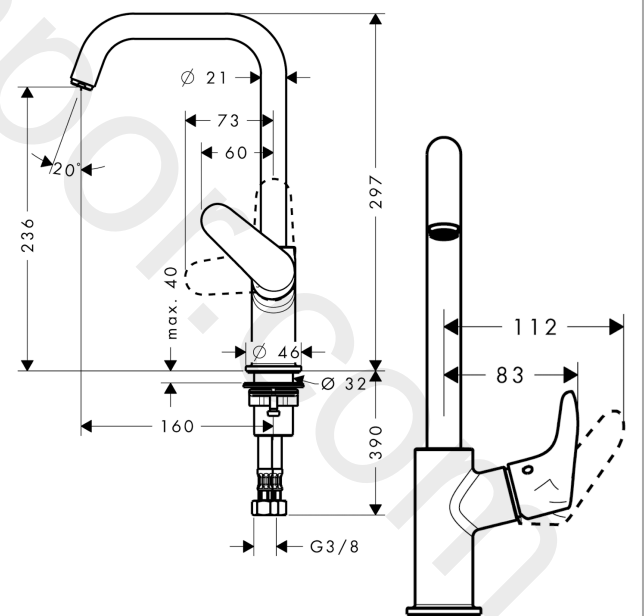

Scale drawing