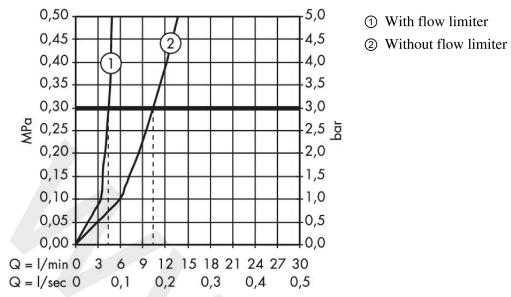

Focus

Single lever basin mixer 240 with swivel spout without waste set

Finish: **Chrome** Article Number: **31519000**

Description

product features

- ComfortZone 240
- projection: 160 mm
- spout height: 236 mm
- handle variant: lever handle
- swivel range 120°
- spray type: normal spray
- maximum flow rate at 3 bar: 5 l/min
- ceramic cartridge
- temperature limitation adjustable
- suitable for continuous flow water heaters
- connection type: G 3/8 connections
- connection dimension: DN15
- handle position on the side: bottom-side at the base body (not suitable for wash bowls)
- EU taxonomy: max. 6 l/min - Substantial Contribution (SC) possible
- WRAS 2112036
- WRAS 2112036 - Approval letter

Article Details

Price excl. VAT

220,83 £

Technology

Certificates / Sustainability

Product image

Scale drawing

Focus

Single lever basin mixer 240 with swivel spout without waste set

Finish: **Chrome** Article Number: **31519000**

Flowchart

Focus

Single lever basin mixer 240 with swivel spout without waste set

Finish: **Chrome** Article Number: **31519000**