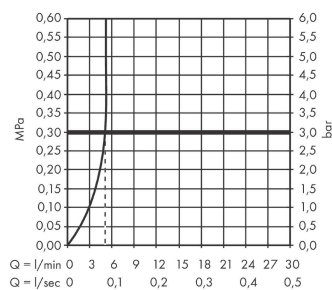

Focus

Single lever basin mixer 190 without waste set

Finish: **Chrome** Article Number: **31518000**

Description

product features

- ComfortZone 190
- projection: 159 mm
- spout height: 191 mm
- handle variant: lever handle
- spray type: normal spray
- maximum flow rate at 3 bar: 5 l/min
- ceramic cartridge
- temperature limitation adjustable
- suitable for continuous flow water heaters
- connection type: G 3/8 connections
- connection dimension: DN15
- EU taxonomy: max. 6 l/min - Substantial Contribution (SC) possible

Article Details

Price excl. VAT

183,33 £

Technology

Certificates / Sustainability

Product image

Scale drawing

Flowchart

Focus

Single lever basin mixer 190 without waste set

Finish: **Chrome** Article Number: **31518000**

Spare part list

Year of production: >05/11

Pos.	Description	Article Number	Price	PU
1	handle	98532000	£ 35,00	1
2	screw cover	96338000	£ 3,30	1
3	flange	97406000	£ 20,50	1
4	O-Ring 32x2	98193000	£ 3,30	1
5	nut	97209000	£ 16,10	1
6	cartridge, assy	92730000	£ 35,00	1
7	locking screw for handle	95140000	£ 6,10	1
8	seal	95008000	£ 9,00	1
9	adapter for cartridge	98750000	£ 13,30	1
10	O-Ring 30x2	98186000	£ 3,30	1
11	O-ring 35x2	92604000	£ 6,10	1
12	aerator M24x1 (5 l/min)	13185000	£ 22,30	1
13	flat seal	98749000	£ 6,10	1
14	fixing set (Ø 32)	13961000	£ 25,00	1
15	connection hose 600 mm M8x0,75 G3/8	96556000	£ 25,00	1
16	O-ring 7x1,5	98422000	£ 3,30	1
a	fixation extension 35 mm	13898000	£ 79,00	1