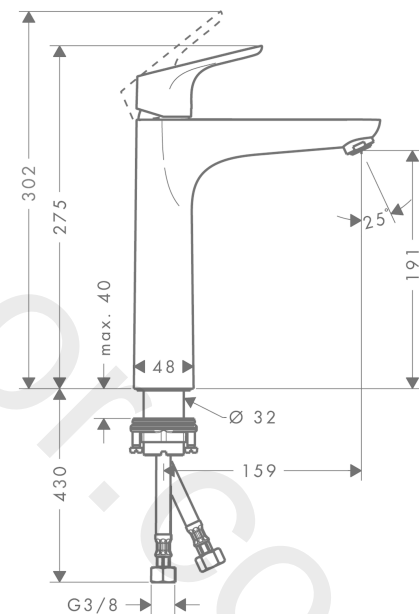

Focus

Single lever basin mixer 190 without waste set

Finish: **Chrome** Article Number: **31518000**

Description

product features

- ComfortZone 190
- projection: 159 mm
- spout height: 191 mm
- handle variant: lever handle
- spray type: normal spray
- maximum flow rate at 3 bar: 5 l/min
- ceramic cartridge
- temperature limitation adjustable
- suitable for continuous flow water heaters
- connection type: G 3/8 connections
- connection dimension: DN15
- EU taxonomy: max. 6 l/min - Substantial Contribution (SC) possible

Article Details

Price excl. VAT

183,33 £

Technology

Certificates / Sustainability

Product image

Scale drawing

Flowchart

Focus

Single lever basin mixer 190 without waste set

Finish: **Chrome** Article Number: **31518000**

Spare part list

Year of production: >05/11

Pos.	Description	Article Number	Price	PU
1	handle	98532000	£ 35,00	1
2	screw cover	96338000	£ 3,30	1
3	flange	97406000	£ 20,50	1
4	O-Ring 32x2	98193000	£ 3,30	1
5	nut	97209000	£ 16,10	1
6	cartridge, assy	92730000	£ 35,00	1
7	locking screw for handle	95140000	£ 6,10	1
8	seal	95008000	£ 9,00	1
9	adapter for cartridge	98750000	£ 13,30	1
10	O-Ring 30x2	98186000	£ 3,30	1
11	O-ring 35x2	92604000	£ 6,10	1
12	aerator M24x1 (5 l/min)	13185000	£ 22,30	1
13	flat seal	98749000	£ 6,10	1
14	fixing set (Ø 32)	13961000	£ 25,00	1
15	connection hose 600 mm M8x0,75 G3/8	96556000	£ 25,00	1
16	O-ring 7x1,5	98422000	£ 3,30	1
a	fixation extension 35 mm	13898000	£ 79,00	1