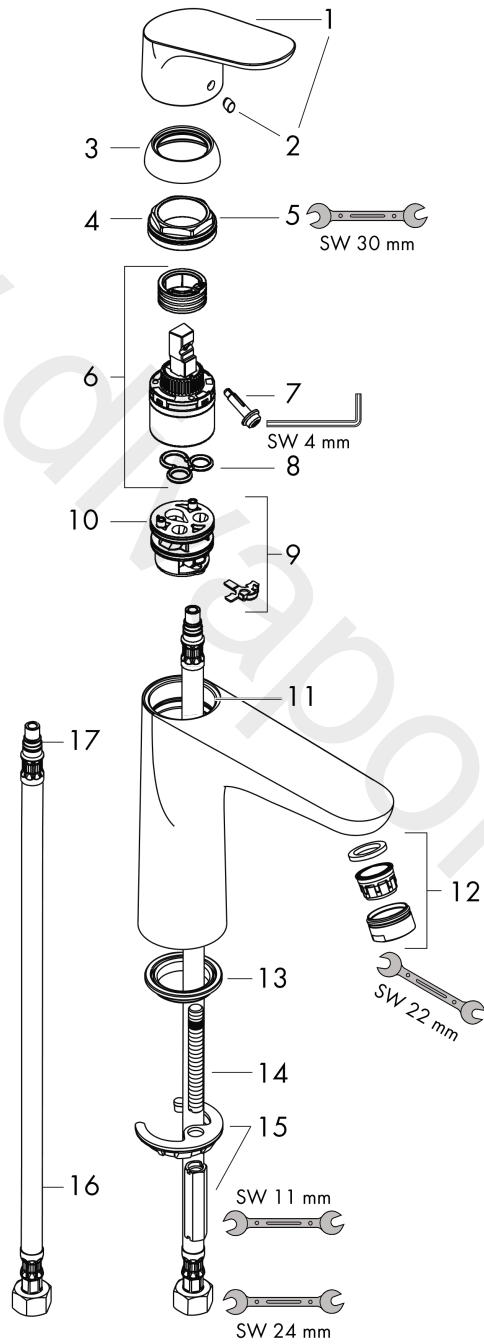

Focus
Single lever basin mixer 100 LowPressure without waste set
 Surfaces: Article Number: **31517010**

Exploded Drawing

Year of production: **09/11 - 12/13**

Focus

Single lever basin mixer 100 LowPressure without waste set

Surfaces: Article Number: **31517010**

Spare part list

Year of production: 09/11 - 12/13

| Pos. | Description | Article Number | Price | PU |
|------|-----------------------------------|----------------|---------|----|
| 1 | handle | 98532000 | £ 35,00 | 1 |
| 2 | screw cover | 96338000 | £ 3,30 | 1 |
| 3 | flange | 97406000 | £ 20,50 | 1 |
| 4 | nut | 97209000 | £ 16,10 | 1 |
| 5 | O-Ring 32x2 | 98193000 | £ 3,30 | 1 |
| 6 | cartridge, assy | 92730000 | £ 35,00 | 1 |
| 7 | locking screw for handle | 95140000 | £ 6,10 | 1 |
| 8 | seal | 95008000 | £ 9,00 | 1 |
| 9 | adapter for cartridge | 98750000 | £ 13,30 | 1 |
| 10 | O-Ring 30x2 | 98186000 | £ 3,30 | 1 |
| 11 | O-ring 35x2 | 92604000 | £ 6,10 | 1 |
| 12 | aerator M24x1 (5 l/min) | 13185000 | £ 22,30 | 1 |
| 13 | seal Ø 42 | 98722000 | £ 6,10 | 1 |
| 14 | screw M8 x 68 | 97736000 | £ 6,10 | 1 |
| 15 | fixing set | 96016000 | £ 35,00 | 1 |
| 16 | connection hose 450 mm M8x0,75 G½ | 97443000 | £ 20,50 | 1 |
| 17 | O-ring 7x1,5 | 98422000 | £ 3,30 | 1 |