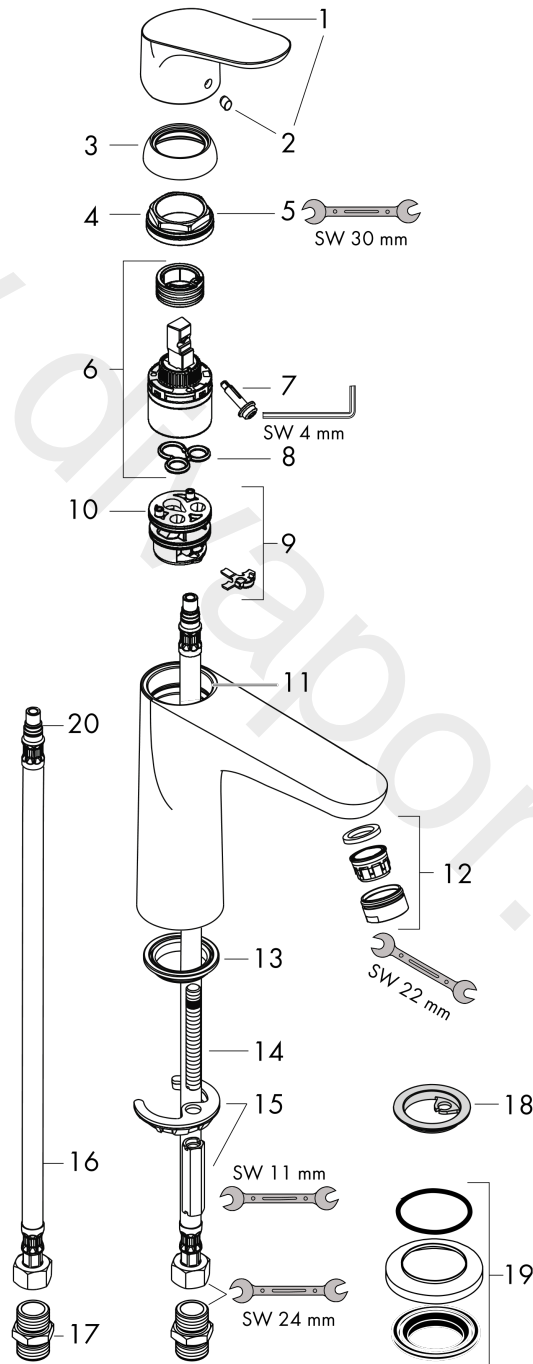

Focus

Single lever basin mixer 100 LowPressure without waste set

Finish: **Chrome** Article Number: **31517010**

Description

product features

- ComfortZone 100
- handle variant: lever handle
- ceramic cartridge
- temperature limitation adjustable
- connection type: G ½ connections with adapter G ½ x G ½
- connection dimension: DN15
- flow rate (at 0,2 bar): 4 l/min

Technology

Product image

Scale drawing

Flowchart

Focus
Single lever basin mixer 100 LowPressure without waste set
 Finish: **Chrome** Article Number: **31517010**

Exploded Drawing

Year of production: >01/14

Focus**Single lever basin mixer 100 LowPressure without waste set**Finish: **Chrome** Article Number: **31517010****Spare part list**

Year of production: >01/14

Pos.	Description	Article Number	Price	PU
1	handle	98532000	£ 35,00	1
2	screw cover	96338000	£ 3,30	1
3	flange	97406000	£ 20,50	1
4	nut	97209000	£ 16,10	1
5	O-Ring 32x2	98193000	£ 3,30	1
6	cartridge, assy	92730000	£ 35,00	1
7	locking screw for handle	95140000	£ 6,10	1
8	seal	95008000	£ 9,00	1
9	adapter for cartridge	98750000	£ 13,30	1
10	O-Ring 30x2	98186000	£ 3,30	1
11	O-ring 35x2	92604000	£ 6,10	1
12	aerator M24x1	92254000	£ 43,00	1
13	seal Ø 42	98722000	£ 6,10	1
14	screw M8 x 68	97736000	£ 6,10	1
15	fixing set	96016000	£ 35,00	1
16	connection hose 450 mm M8x0,75 G½	97443000	£ 20,50	1
17	connecting thread	97160000	£ 35,00	1
18	compensation escutcheon	32799000	£ 40,00	1
19	seal Ø 45	98996000	£ 9,00	1
20	O-ring 7x1,5	98422000	£ 3,30	1