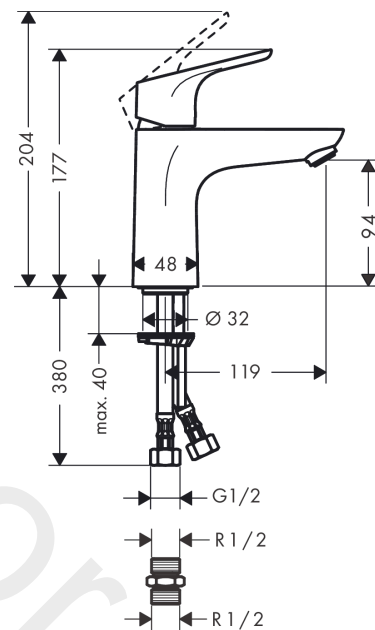

Focus

Single lever basin mixer 100 LowPressure without waste set

Finish: **Chrome** Article Number: **31517010**

Description

product features

- ComfortZone 100
- handle variant: lever handle
- ceramic cartridge
- temperature limitation adjustable
- connection type: G ½ connections with adapter G ½ x G ½
- connection dimension: DN15
- flow rate (at 0,2 bar): 4 l/min

Technology

Product image

Scale drawing

Flowchart

Focus
Single lever basin mixer 100 LowPressure without waste set
 Finish: **Chrome** Article Number: **31517010**

Exploded Drawing

Year of production: >01/14

Focus**Single lever basin mixer 100 LowPressure without waste set**Finish: **Chrome** Article Number: **31517010****Spare part list**

Year of production: >01/14

Pos.	Description	Article Number	Price	PU
1	handle	98532000	£ 35,00	1
2	screw cover	96338000	£ 3,30	1
3	flange	97406000	£ 20,50	1
4	nut	97209000	£ 16,10	1
5	O-Ring 32x2	98193000	£ 3,30	1
6	cartridge, assy	92730000	£ 35,00	1
7	locking screw for handle	95140000	£ 6,10	1
8	seal	95008000	£ 9,00	1
9	adapter for cartridge	98750000	£ 13,30	1
10	O-Ring 30x2	98186000	£ 3,30	1
11	O-ring 35x2	92604000	£ 6,10	1
12	aerator M24x1	92254000	£ 43,00	1
13	seal Ø 42	98722000	£ 6,10	1
14	screw M8 x 68	97736000	£ 6,10	1
15	fixing set	96016000	£ 35,00	1
16	connection hose 450 mm M8x0,75 G½	97443000	£ 20,50	1
17	connecting thread	97160000	£ 35,00	1
18	compensation escutcheon	32799000	£ 40,00	1
19	seal Ø 45	98996000	£ 9,00	1
20	O-ring 7x1,5	98422000	£ 3,30	1