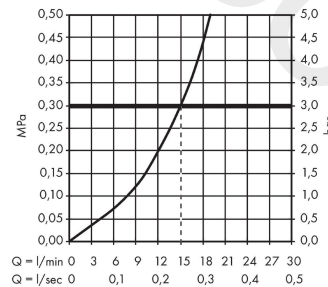

Focus

Single lever basin mixer 100 LowPressure without waste set

Finish: **Chrome** Article Number: **31517010**

Description

product features

- ComfortZone 100
- handle variant: lever handle
- ceramic cartridge
- temperature limitation adjustable
- connection type: G ½ connections with adapter G ½ x G ½
- connection dimension: DN15
- flow rate (at 0,2 bar): 4 l/min

Technology

Product image

Scale drawing

Flowchart

Focus
Single lever basin mixer 100 LowPressure without waste set
 Finish: **Chrome** Article Number: **31517010**

Exploded Drawing

Year of production: >01/14