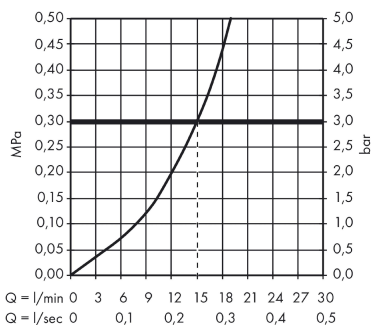

Focus

Single lever basin mixer 100 LowPressure without waste set

Finish: **Chrome** Article Number: **31517010**

Description

product features

- ComfortZone 100
- handle variant: lever handle
- ceramic cartridge
- temperature limitation adjustable
- connection type: G ½ connections with adapter G ½ x G ½
- connection dimension: DN15
- flow rate (at 0,2 bar): 4 l/min

Technology

Product image

Scale drawing

Flowchart

Focus
Single lever basin mixer 100 LowPressure without waste set
 Finish: **Chrome** Article Number: **31517010**

Exploded Drawing

Year of production: >01/14