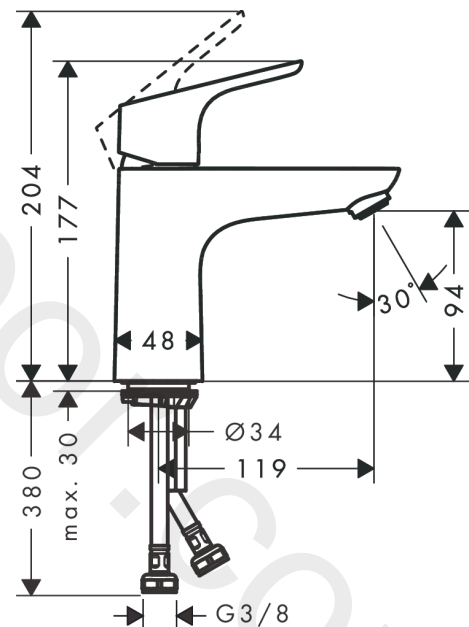

Focus

Single lever basin mixer 100 without waste set

Finish: **Chrome** Article Number: **31517000**

Description

product features

- ComfortZone 100
- projection: 119 mm
- spout height: 94 mm
- handle variant: lever handle
- spray type: normal spray
- maximum flow rate at 3 bar: 5 l/min
- ceramic cartridge
- temperature limitation adjustable
- suitable for continuous flow water heaters
- connection type: G 3/8 connections
- connection dimension: DN15
- EU taxonomy: max. 6 l/min - Substantial Contribution (SC) possible

Technology

Certificates / Sustainability

Product image

Scale drawing

Focus
Single lever basin mixer 100 without waste set
 Finish: **Chrome** Article Number: **31517000**

Exploded Drawing

Year of production: >05/17

Focus**Single lever basin mixer 100 without waste set**Finish: **Chrome** Article Number: **31517000****Spare part list**

Year of production: >05/17

Pos.	Description	Article Number	Price	PU
1	handle	98532000	-	1
2	screw cover	96338000	-	1
3	nut	97209000	-	1
4	O-Ring 32x2	98193000	-	1
5	flange	97406000	-	1
6	cartridge, assy	92730000	-	1
7	locking screw for handle	95140000	-	1
8	seal	95008000	-	1
9	adapter for cartridge	98750000	-	1
10	O-Ring 30x2	98186000	-	1
11	O-ring 35x2	92604000	-	1
12	aerator M24x1 (5 l/min)	13185000	-	1
13	screw M8 x 68	97736000	-	1
14	seal Ø 42	98722000	-	1
15	fixing set	96016000	-	1
16	connection hose 450 mm M8x0,75 G3/8	97206000	-	1
17	O-ring 6,6x1,6	93019000	-	1