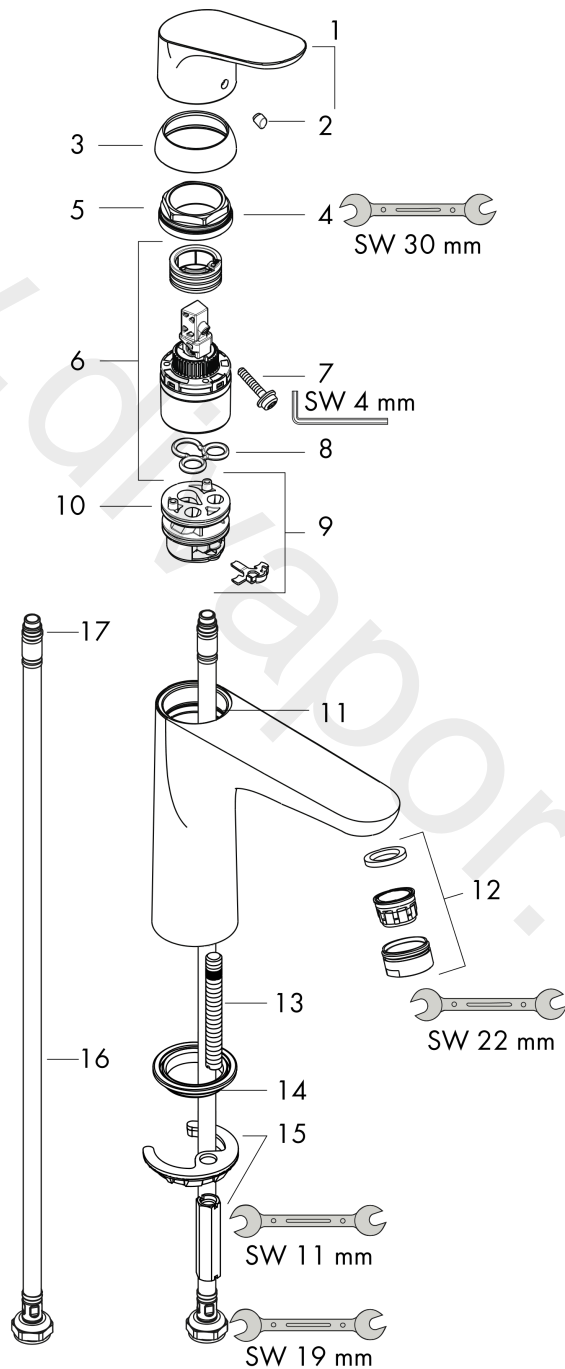

Focus

Single lever basin mixer 100 without waste set

Finish: **Chrome** Article Number: **31517000**

Description

product features

- ComfortZone 100
- projection: 119 mm
- spout height: 94 mm
- handle variant: lever handle
- spray type: normal spray
- maximum flow rate at 3 bar: 5 l/min
- ceramic cartridge
- temperature limitation adjustable
- suitable for continuous flow water heaters
- connection type: G 3/8 connections
- connection dimension: DN15
- EU taxonomy: max. 6 l/min - Substantial Contribution (SC) possible

Technology

Certificates / Sustainability

Product image

Scale drawing

Focus
Single lever basin mixer 100 without waste set
 Finish: **Chrome** Article Number: **31517000**

Exploded Drawing

Year of production: >05/17

Focus**Single lever basin mixer 100 without waste set**Finish: **Chrome** Article Number: **31517000****Spare part list**

Year of production: >05/17

Pos.	Description	Article Number	Price	PU
1	handle	98532000	-	1
2	screw cover	96338000	-	1
3	nut	97209000	-	1
4	O-Ring 32x2	98193000	-	1
5	flange	97406000	-	1
6	cartridge, assy	92730000	-	1
7	locking screw for handle	95140000	-	1
8	seal	95008000	-	1
9	adapter for cartridge	98750000	-	1
10	O-Ring 30x2	98186000	-	1
11	O-ring 35x2	92604000	-	1
12	aerator M24x1 (5 l/min)	13185000	-	1
13	screw M8 x 68	97736000	-	1
14	seal Ø 42	98722000	-	1
15	fixing set	96016000	-	1
16	connection hose 450 mm M8x0,75 G3/8	97206000	-	1
17	O-ring 6,6x1,6	93019000	-	1