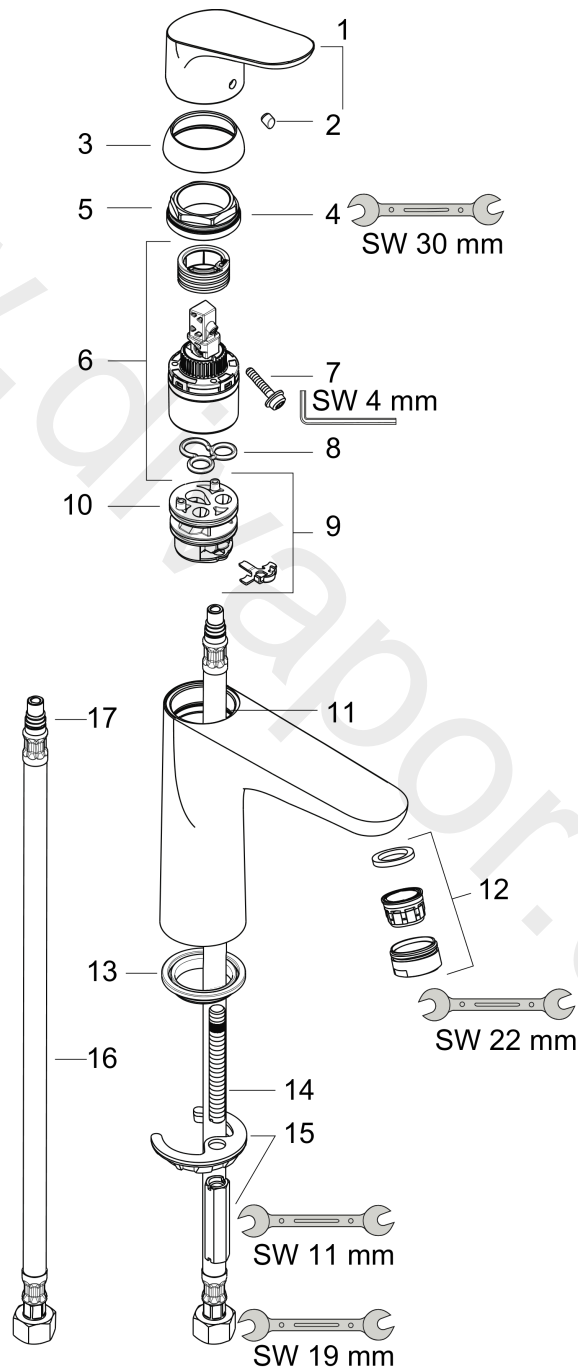

Focus
Single lever basin mixer 100 without waste set
 Surfaces: Article Number: **31517000**

Exploded Drawing

Year of production: **05/11 - 04/17**

Focus**Single lever basin mixer 100 without waste set**Surfaces: Article Number: **31517000****Spare part list**Year of production: **05/11 - 04/17**

Pos.	Description	Article Number	Price	PU
1	handle	98532000	-	1
2	screw cover	96338000	-	1
3	flange	97406000	-	1
4	nut	97209000	-	1
5	O-Ring 32x2	98193000	-	1
6	cartridge, assy	92730000	-	1
7	locking screw for handle	95140000	-	1
8	seal	95008000	-	1
9	adapter for cartridge	98750000	-	1
10	O-Ring 30x2	98186000	-	1
11	O-ring 35x2	92604000	-	1
12	aerator M24x1 (5 l/min)	13185000	-	1
13	seal Ø 42	98722000	-	1
14	screw M8 x 68	97736000	-	1
15	fixing set	96016000	-	1
16	O-ring 7x1,5	98422000	-	1
17	connection hose 450 mm M8x0,75 G3/8	97206000	-	1