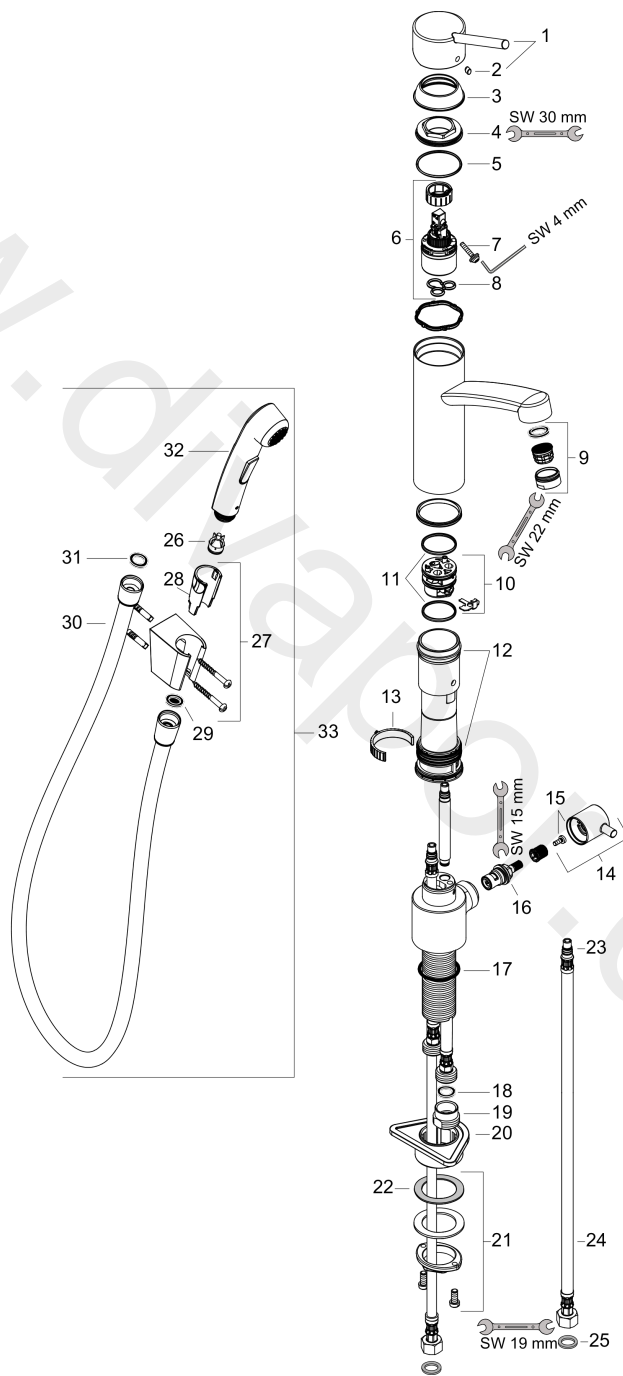

Logis

Single lever basin mixer with device shut-off valve with bidette hand shower and shower hose
160 cm

Surfaces: Article Number: **31515000**

Exploded Drawing

Year of production: **04/12 - 09/15**

Logis

Single lever basin mixer with device shut-off valve with bidette hand shower and shower hose
160 cm

Surfaces: Article Number: **31515000**

Spare part list

Year of production: 04/12 - 09/15

Pos.	Description	Article Number	Price	PU
1	handle	32892000	£ 51,00	1
2	screw cover	96338000	£ 3,30	1
3	flange	97995000	£ 20,50	1
4	nut	97996000	£ 35,00	1
5	O-ring 41x2	98212000	£ 3,30	1
6	cartridge, assy	92730000	£ 35,00	1
7	locking screw for handle	95140000	£ 6,10	1
8	seal	95008000	£ 9,00	1
9	aerator M24x1 (15 l/min)	13913000	£ 14,00	1
10	adapter for cartridge	92845000	£ 16,10	1
11	O-Ring 30x2	98186000	£ 3,30	1
12	sealing set	98702000	£ 9,00	1
13	locating ring	92211000	£ 9,00	1
14	handle	95629000	£ 43,00	1
15	handle fixing set	98932000	£ 16,10	1
16	shut off unit right closing	98817000	£ 35,00	1
17	flat seal	97674000	£ 3,30	1
18	O-Ring 36x2,5	98190000	£ 3,30	1
19	reduction coupling	92844000	£ 16,10	1
20	support	97523000	£ 6,10	1
21	fixing set (Ø 34)	95049000	£ 16,10	1
22	lever collar	97548000	£ 3,30	1
23	O-ring 7x1,5	98422000	£ 3,30	1
24	connection hose 900 mm M8x0,75 G3/8	98758000	£ 35,00	1
25	sealing set	95581000	£ 6,10	1
26	set of non return valves DW 15	97350000	£ 20,50	1
27	shower holder	28331000	£ 43,00	1
28	guide	98918000	£ 3,30	1
29	seal	98058000	£ 3,30	1
30	handshower and hose	32128000	£ 110,00	1
31	filter packing	94246000	£ 3,30	1
32	handshower	96907000	£ 84,00	1
33	shower hose Isiflex'B 1,60 m	28276000	£ 38,00	1