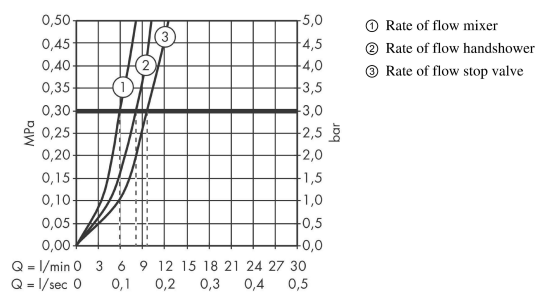

Logis

Single lever basin mixer with device shut-off valve with bidette hand shower and shower hose
160 cm

Finish: **Chrome** Article Number: **31515000**

Description

product features

- consists of: single lever basin mixer, bidette hand shower, shower holder, shower hose
- ComfortZone 190
- spout height: 191 mm
- handle variant: lever handle
- swivel range 120°
- maximum flow rate at 3 bar: 9,7 l/min
- ceramic cartridge
- temperature limitation adjustable
- connection type: G 3/8 connections
- connection dimension: DN15

Article Details

Price excl. VAT

391,67 £

Technology

Product image

Scale drawing

Flowchart

Logis