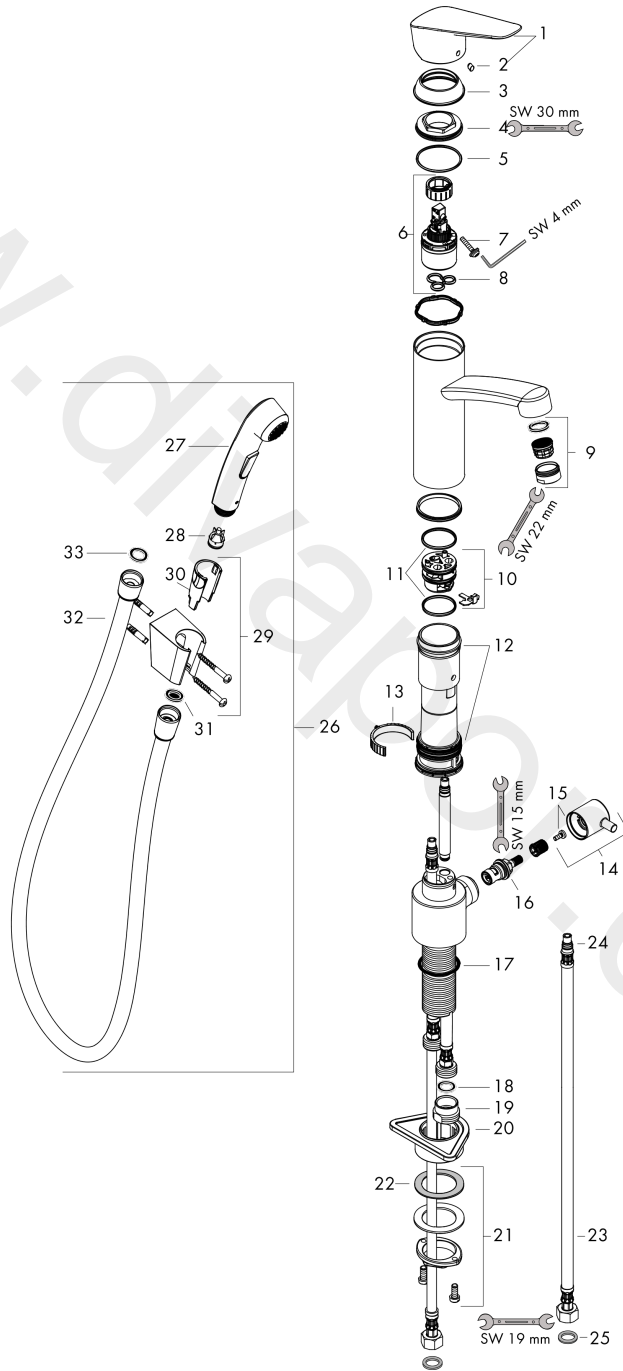

Logis

Single lever basin mixer with device shut-off valve with bidette hand shower and shower hose
160 cm

Finish: **Chrome** Article Number: **31515000**

Exploded Drawing

Year of production: >10/15

Logis

**Single lever basin mixer with device shut-off valve with bidette hand shower and shower hose
160 cm**

Finish: **Chrome** Article Number: **31515000**

Spare part list

Year of production: >10/15

Pos.	Description	Article Number	Price	PU
1	handle	92465000	£ 64,00	1
2	screw cover	96338000	£ 3,30	1
3	flange	97995000	£ 20,50	1
4	nut	97996000	£ 35,00	1
5	O-ring 41x2	98212000	£ 3,30	1
6	cartridge, assy	92730000	£ 35,00	1
7	locking screw for handle	95140000	£ 6,10	1
8	seal	95008000	£ 9,00	1
9	aerator M24x1 (15 l/min)	13913000	£ 14,00	1
10	adapter for cartridge	92845000	£ 16,10	1
11	O-Ring 30x2	98186000	£ 3,30	1
12	sealing set	98702000	£ 9,00	1
13	locating ring	92211000	£ 9,00	1
14	handle	95629000	£ 43,00	1
15	handle fixing set	98932000	£ 16,10	1
16	shut off unit right closing	98817000	£ 35,00	1
17	O-Ring 36x2,5	98190000	£ 3,30	1
18	flat seal	97674000	£ 3,30	1
19	reduction coupling	92844000	£ 16,10	1
20	support	97523000	£ 6,10	1
21	fixing set (Ø 34)	95049000	£ 16,10	1
22	lever collar	97548000	£ 3,30	1
23	connection hose 900 mm M8x0,75 G3/8	98758000	£ 35,00	1
24	O-ring 7x1,5	98422000	£ 3,30	1
25	sealing set	95581000	£ 6,10	1
26	handshower and hose	32128000	£ 110,00	1
27	handshower	96907000	£ 84,00	1
28	set of non return valves DW 15	97350000	£ 20,50	1
29	shower holder	28331000	£ 43,00	1
30	guide	98918000	£ 3,30	1
31	filter packing	94246000	£ 3,30	1
32	shower hose Isiflex'B 1,60 m	28276000	£ 38,00	1
33	seal	98058000	£ 3,30	1