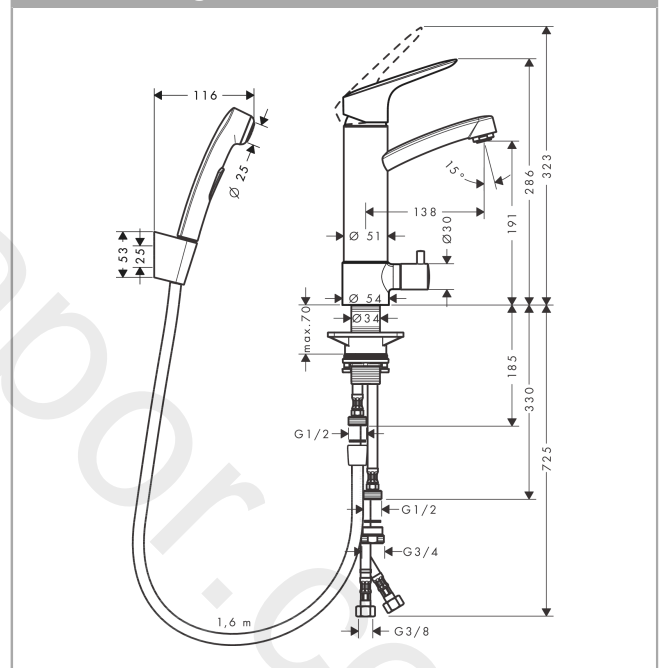

Scale drawing