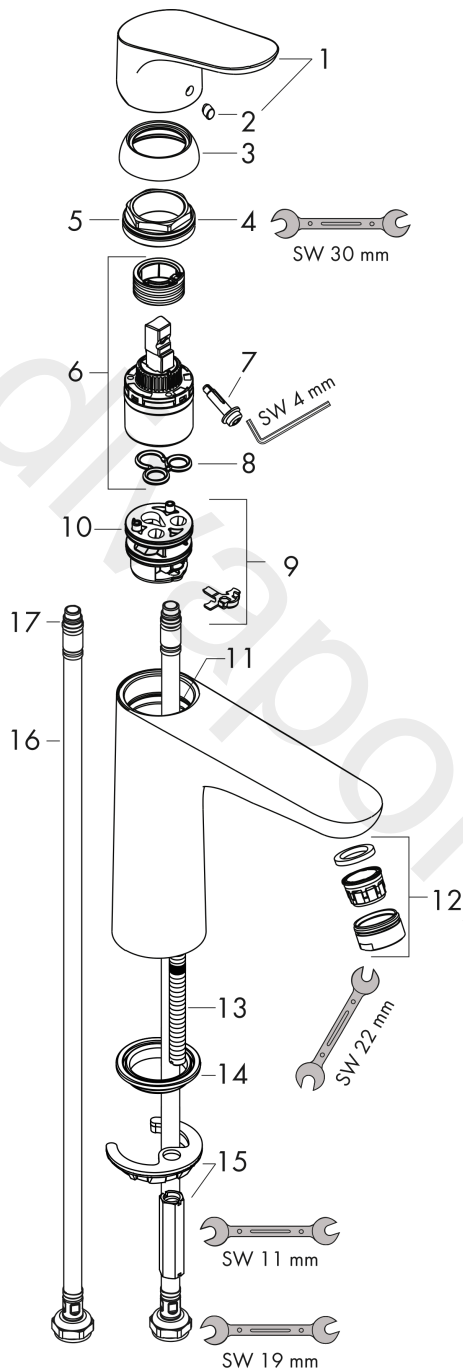

Focus

Single lever basin mixer 100 LowFlow without waste set

Finish: **Chrome** Article Number: **31513000**

Description

product features

- ComfortZone 100
- projection: 119 mm
- spout height: 94 mm
- handle variant: lever handle
- spray type: normal spray
- maximum flow rate at 3 bar: 3,5 l/min
- ceramic cartridge
- temperature limitation adjustable
- suitable for continuous flow water heaters
- connection type: G 3/8 connections
- connection dimension: DN15
- EU taxonomy: max. 6 l/min - Substantial Contribution (SC) possible

Article Details

Price excl. VAT

146,67 £

Technology

Certificates / Sustainability

Product image

Scale drawing

Flowchart

Focus
Single lever basin mixer 100 LowFlow without waste set
 Finish: **Chrome** Article Number: **31513000**

Exploded Drawing

Year of production: >05/17

Focus

Single lever basin mixer 100 LowFlow without waste set

Finish: **Chrome** Article Number: **31513000**

Spare part list

Year of production: >05/17

Pos.	Description	Article Number	Price	PU
1	handle	98532000	£ 35,00	1
2	screw cover	96338000	£ 3,30	1
3	flange	97406000	£ 20,50	1
4	nut	97209000	£ 16,10	1
5	O-Ring 32x2	98193000	£ 3,30	1
6	cartridge, assy	95646000	£ 96,00	1
7	locking screw for handle	95140000	£ 6,10	1
8	seal	95008000	£ 9,00	1
9	adapter for cartridge	98750000	£ 13,30	1
10	O-Ring 30x2	98186000	£ 3,30	1
11	O-ring 35x2	92604000	£ 6,10	1
12	aerator M24x1	98453000	£ 20,50	1
13	screw M8 x 68	97736000	£ 6,10	1
14	seal Ø 42	98722000	£ 6,10	1
15	fixing set	96016000	£ 35,00	1
16	connection hose 450 mm M8x0,75 G3/8	97206000	£ 35,00	1
17	O-ring 6,6x1,6	93019000	£ 3,30	1