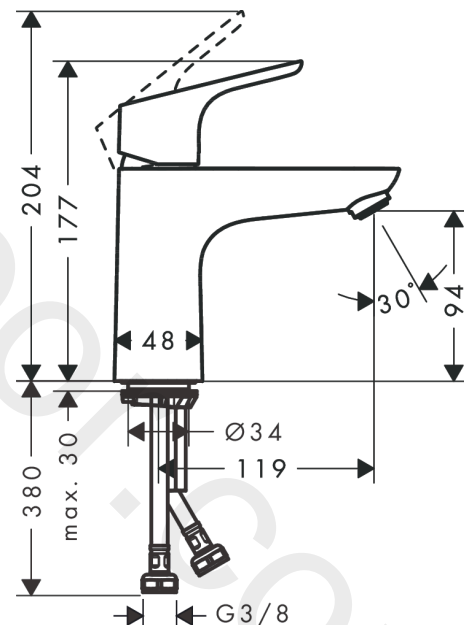

Focus

Single lever basin mixer 100 LowFlow without waste set

Finish: **Chrome** Article Number: **31513000**

Description

product features

- ComfortZone 100
- projection: 119 mm
- spout height: 94 mm
- handle variant: lever handle
- spray type: normal spray
- maximum flow rate at 3 bar: 3,5 l/min
- ceramic cartridge
- temperature limitation adjustable
- suitable for continuous flow water heaters
- connection type: G 3/8 connections
- connection dimension: DN15
- EU taxonomy: max. 6 l/min - Substantial Contribution (SC) possible

Article Details

Price excl. VAT

146,67 £

Technology

Certificates / Sustainability

Product image

Scale drawing

Flowchart

Focus
Single lever basin mixer 100 LowFlow without waste set
 Finish: **Chrome** Article Number: **31513000**

Exploded Drawing

Year of production: >05/17

Focus

Single lever basin mixer 100 LowFlow without waste set

Finish: **Chrome** Article Number: **31513000**

Spare part list

Year of production: >05/17

Pos.	Description	Article Number	Price	PU
1	handle	98532000	£ 35,00	1
2	screw cover	96338000	£ 3,30	1
3	flange	97406000	£ 20,50	1
4	nut	97209000	£ 16,10	1
5	O-Ring 32x2	98193000	£ 3,30	1
6	cartridge, assy	95646000	£ 96,00	1
7	locking screw for handle	95140000	£ 6,10	1
8	seal	95008000	£ 9,00	1
9	adapter for cartridge	98750000	£ 13,30	1
10	O-Ring 30x2	98186000	£ 3,30	1
11	O-ring 35x2	92604000	£ 6,10	1
12	aerator M24x1	98453000	£ 20,50	1
13	screw M8 x 68	97736000	£ 6,10	1
14	seal Ø 42	98722000	£ 6,10	1
15	fixing set	96016000	£ 35,00	1
16	connection hose 450 mm M8x0,75 G3/8	97206000	£ 35,00	1
17	O-ring 6,6x1,6	93019000	£ 3,30	1