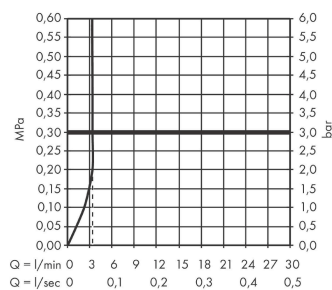

Focus

Single lever basin mixer 100 LowFlow without waste set

Finish: **Chrome** Article Number: **31513000**

Description

product features

- ComfortZone 100
- projection: 119 mm
- spout height: 94 mm
- handle variant: lever handle
- spray type: normal spray
- maximum flow rate at 3 bar: 3,5 l/min
- ceramic cartridge
- temperature limitation adjustable
- suitable for continuous flow water heaters
- connection type: G 3/8 connections
- connection dimension: DN15
- EU taxonomy: max. 6 l/min - Substantial Contribution (SC) possible

Article Details

Price excl. VAT

146,67 £

Technology

Certificates / Sustainability

Product image

Scale drawing

Flowchart

Focus
Single lever basin mixer 100 LowFlow without waste set
 Finish: **Chrome** Article Number: **31513000**

Exploded Drawing

Year of production: >05/17

Focus

Single lever basin mixer 100 LowFlow without waste set