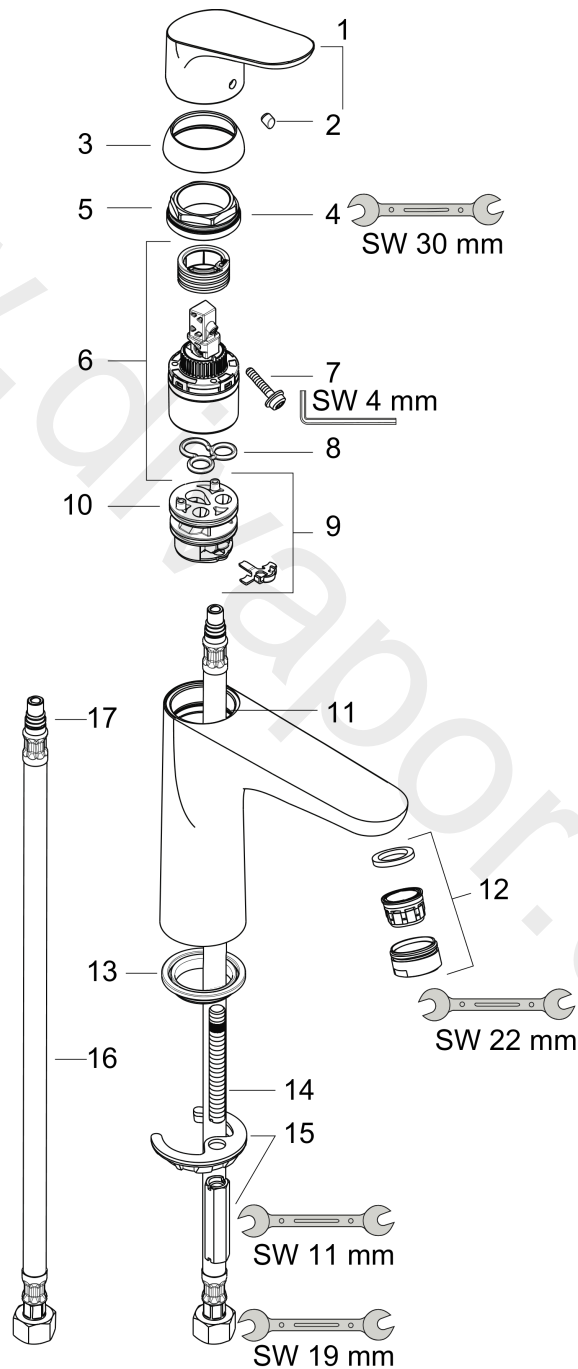

**Focus**

**Single lever basin mixer 100 LowFlow without waste set**

Surfaces: Article Number: **31513000**

**Exploded Drawing**

Year of production: **03/13 - 04/17**

**Focus**

**Single lever basin mixer 100 LowFlow without waste set**

Surfaces: Article Number: **31513000**

**Spare part list**

Year of production: **03/13 - 04/17**

Pos.	Description	Article Number	Price	PU
1	handle	98532000	£ 35,00	1
2	screw cover	96338000	£ 3,30	1
3	flange	97406000	£ 20,50	1
4	nut	97209000	£ 16,10	1
5	O-Ring 32x2	98193000	£ 3,30	1
6	cartridge, assy	95646000	£ 96,00	1
7	locking screw for handle	95140000	£ 6,10	1
8	seal	95008000	£ 9,00	1
9	adapter for cartridge	98750000	£ 13,30	1
10	O-Ring 30x2	98186000	£ 3,30	1
11	O-ring 35x2	92604000	£ 6,10	1
12	aerator M24x1	98453000	£ 20,50	1
13	seal Ø 42	98722000	£ 6,10	1
14	screw M8 x 68	97736000	£ 6,10	1
15	fixing set	96016000	£ 35,00	1
16	connection hose 450 mm M8x0,75 G3/8	97206000	£ 35,00	1