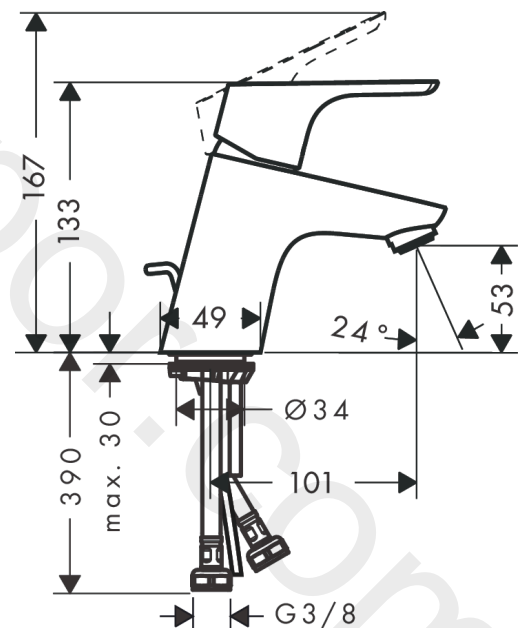

Focus

Single lever basin mixer 70 LowFlow with pop-up waste set project

Finish: **Chrome** Article Number: **31510000**

Description

product features

- ComfortZone 70
- projection: 101 mm
- spout height: 53 mm
- handle variant: lever handle
- spray type: normal spray
- maximum flow rate at 3 bar: 1,9 l/min
- ceramic cartridge
- temperature limitation adjustable
- suitable for continuous flow water heaters
- pop-up waste set G 1¼
- material waste set: metal
- connection type: G ¾ connections
- connection dimension: DN15
- EU taxonomy: max. 6 l/min - Substantial Contribution (SC) possible

Article Details

Price excl. VAT

117,50 £

Technology

Certificates / Sustainability

Product image

Scale drawing

Focus

Single lever basin mixer 70 LowFlow with pop-up waste set project

Finish: **Chrome** Article Number: **31510000**

Flowchart

www.divapor.com

Focus**Single lever basin mixer 70 LowFlow with pop-up waste set project**Finish: **Chrome** Article Number: **31510000****Spare part list**

Year of production: >11/17

Pos.	Description	Article Number	Price	PU
1	handle	98532000	£ 35,00	1
2	screw cover	96338000	£ 3,30	1
3	flange	97406000	£ 20,50	1
4	O-Ring 32x2	98193000	£ 3,30	1
5	nut	97209000	£ 16,10	1
6	cartridge, assy	95646000	£ 96,00	1
7	locking screw for handle	95140000	£ 6,10	1
8	seal	95008000	£ 9,00	1
9	O-Ring 30x2	98186000	£ 3,30	1
10	adapter for cartridge	98750000	£ 13,30	1
11	O-ring 35x2	92604000	£ 6,10	1
12	aerator M24x1 (1,9 l/min)	92300000	£ 35,00	1
13	seal Ø 42	98722000	£ 6,10	1
14	screw M8 x 68	97736000	£ 6,10	1
15	fixing set	96016000	£ 35,00	1
16	connection hose 450 mm M8x0,75 G3/8	97206000	£ 35,00	1
17	O-ring 7x1,5	98422000	£ 3,30	1
18	pull rod	96657000	£ 13,30	1