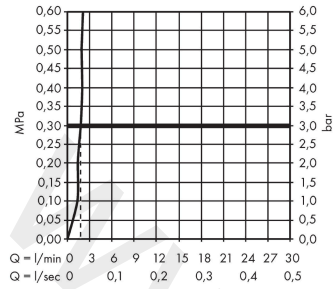

Focus

Single lever basin mixer 70 LowFlow with pop-up waste set project

Finish: **Chrome** Article Number: **31510000**

Flowchart

www.divapor.com