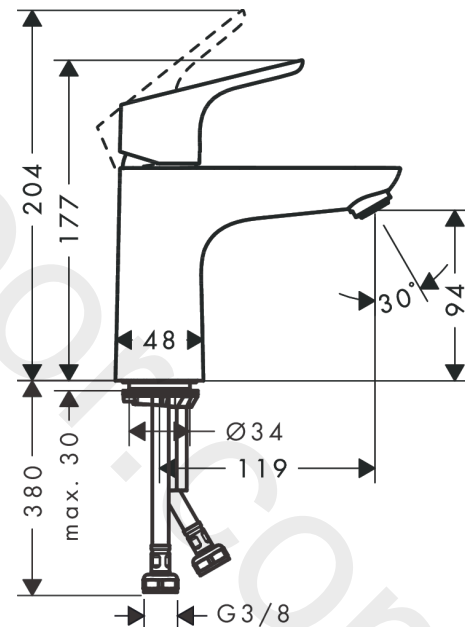

Focus

Single lever basin mixer 100 CoolStart without waste set

Finish: **Chrome** Article Number: **31509000**

Description

product features

- ComfortZone 100
- projection: 119 mm
- spout height: 94 mm
- handle variant: lever handle
- spray type: normal spray
- maximum flow rate at 3 bar: 5 l/min
- ceramic cartridge
- temperature limitation adjustable
- suitable for continuous flow water heaters
- connection type: G 3/8 connections
- connection dimension: DN15
- cold water in basic handle position
- EU taxonomy: max. 6 l/min - Substantial Contribution (SC) possible

Technology

Certificates / Sustainability

Product image

Scale drawing

Focus

Single lever basin mixer 100 CoolStart without waste set

Finish: **Chrome** Article Number: **31509000**

Flowchart

www.divapor.com

Focus
Single lever basin mixer 100 CoolStart without waste set
 Finish: **Chrome** Article Number: **31509000**

Exploded Drawing

Year of production: >05/17

Focus**Single lever basin mixer 100 CoolStart without waste set**Finish: **Chrome** Article Number: **31509000****Spare part list**

Year of production: >05/17

Pos.	Description	Article Number	Price	PU
1	handle	98325000	-	1
2	screw cover	96338000	-	1
3	flange	97406000	-	1
4	nut	97209000	-	1
5	O-Ring 32x2	98193000	-	1
6	cartridge, assy	92730000	-	1
7	locking screw for handle	95140000	-	1
8	seal	95008000	-	1
9	adapter for cartridge	98324000	-	1
10	O-Ring 30x2	98186000	-	1
11	O-ring 35x2	92604000	-	1
12	aerator M24x1 (5 l/min)	13185000	-	1
13	screw M8 x 68	97736000	-	1
14	seal Ø 42	98722000	-	1
15	fixing set	96016000	-	1
16	connection hose 450 mm M8x0,75 G3/8	97206000	-	1
17	O-ring 6,6x1,6	93019000	-	1
a	push-open waste set	50100000	-	1