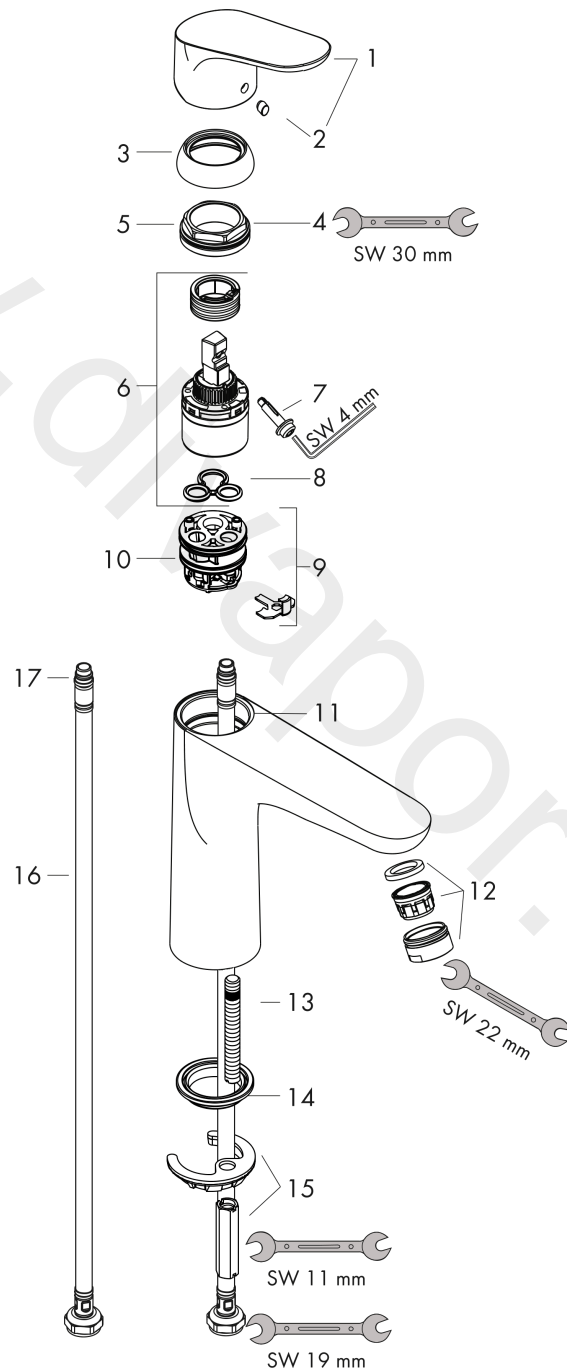

Focus

Single lever basin mixer 100 CoolStart without waste set

Finish: **Chrome** Article Number: **31509000**

Description

product features

- ComfortZone 100
- projection: 119 mm
- spout height: 94 mm
- handle variant: lever handle
- spray type: normal spray
- maximum flow rate at 3 bar: 5 l/min
- ceramic cartridge
- temperature limitation adjustable
- suitable for continuous flow water heaters
- connection type: G 3/8 connections
- connection dimension: DN15
- cold water in basic handle position
- EU taxonomy: max. 6 l/min - Substantial Contribution (SC) possible

Technology

Certificates / Sustainability

Product image

Scale drawing

Focus

Single lever basin mixer 100 CoolStart without waste set

Finish: **Chrome** Article Number: **31509000**

Flowchart

www.divapor.com

Focus
Single lever basin mixer 100 CoolStart without waste set
 Finish: **Chrome** Article Number: **31509000**

Exploded Drawing

Year of production: >05/17

Focus**Single lever basin mixer 100 CoolStart without waste set**Finish: **Chrome** Article Number: **31509000****Spare part list**

Year of production: >05/17

Pos.	Description	Article Number	Price	PU
1	handle	98325000	-	1
2	screw cover	96338000	-	1
3	flange	97406000	-	1
4	nut	97209000	-	1
5	O-Ring 32x2	98193000	-	1
6	cartridge, assy	92730000	-	1
7	locking screw for handle	95140000	-	1
8	seal	95008000	-	1
9	adapter for cartridge	98324000	-	1
10	O-Ring 30x2	98186000	-	1
11	O-ring 35x2	92604000	-	1
12	aerator M24x1 (5 l/min)	13185000	-	1
13	screw M8 x 68	97736000	-	1
14	seal Ø 42	98722000	-	1
15	fixing set	96016000	-	1
16	connection hose 450 mm M8x0,75 G3/8	97206000	-	1
17	O-ring 6,6x1,6	93019000	-	1
a	push-open waste set	50100000	-	1