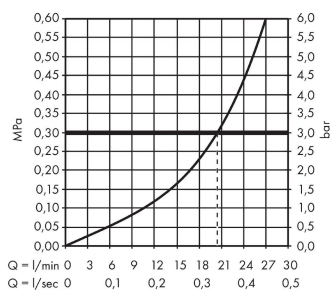

Flowchart

The consumption was measured in combination with the appropriate fittings (thermostat/mixer/in-wall valve) to reflect actual application in practice.