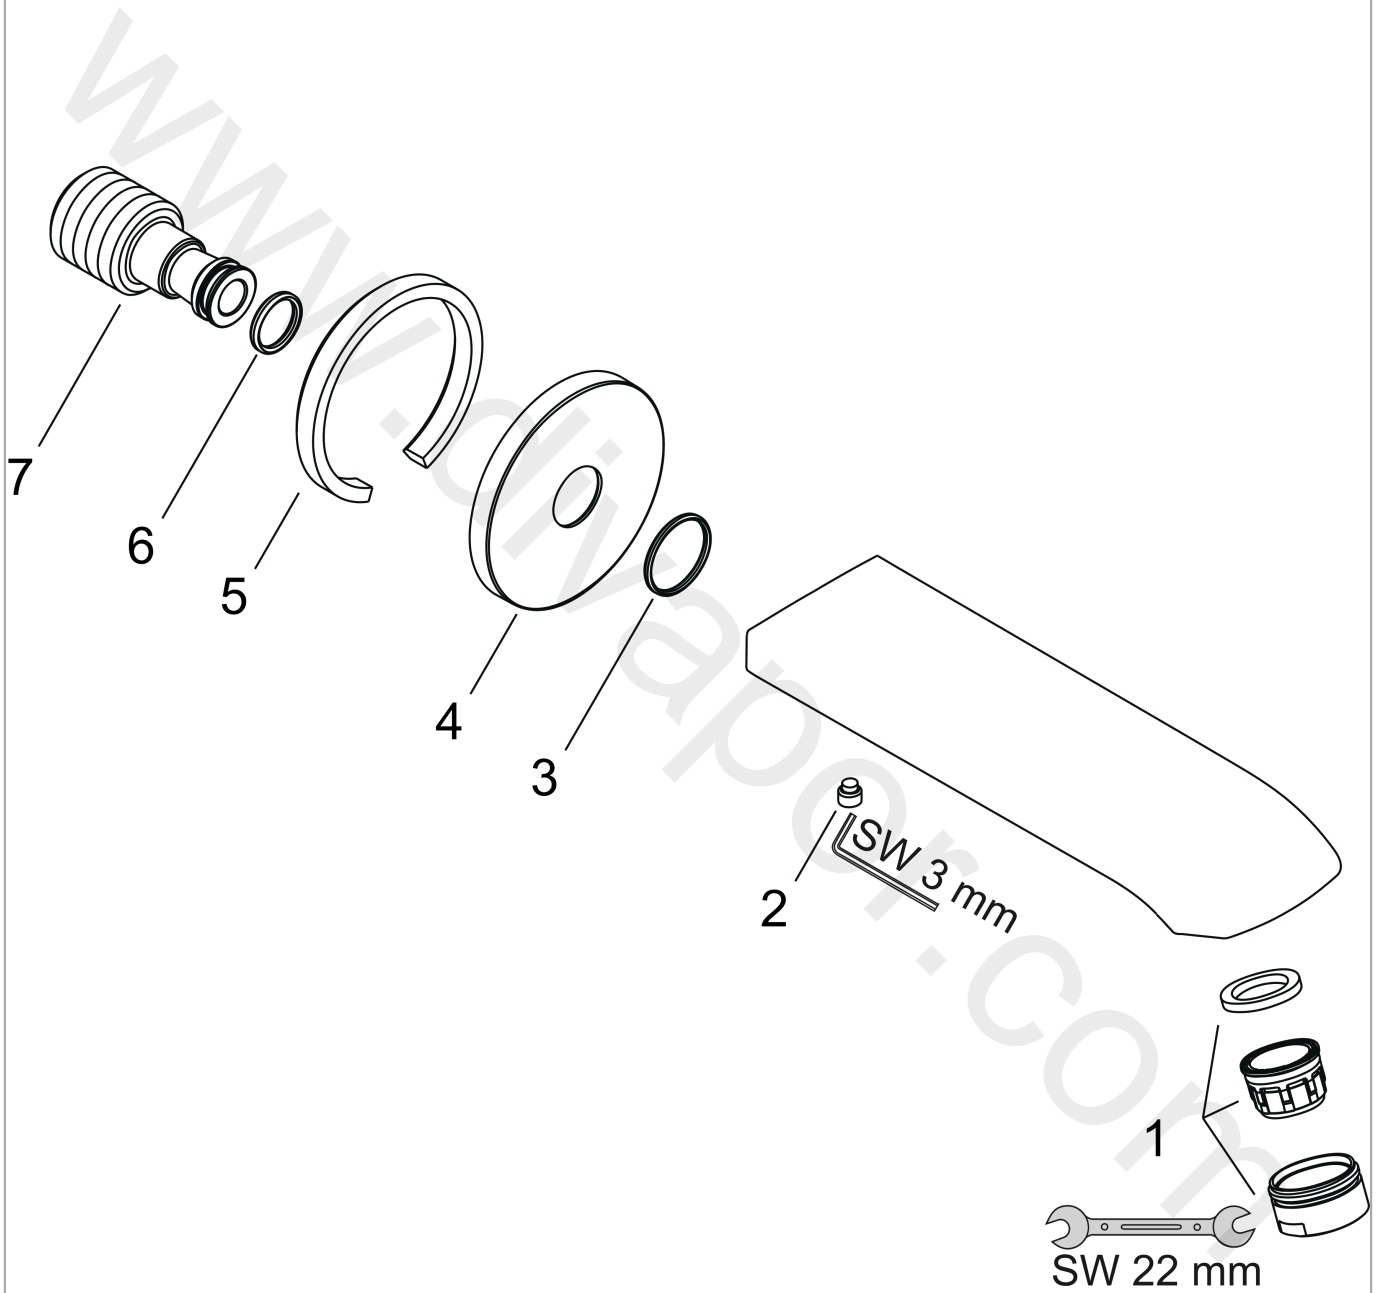

### Bath spout

Finish: **Chrome** Article Number: **31494007**

#### Scale drawing

#### Flowchart

The consumption was measured in combination with the appropriate fittings (thermostat/mixer/in-wall valve) to reflect actual application in practice.

**Metris**

**Bath spout**

Finish: **Chrome**

Article Number: **31494007**

**Exploded Drawing**

Year of production: >01/18

**Metris****Bath spout**Finish: **Chrome** Article Number: **31494007****Spare part list**

Year of production: &gt;01/18

Pos.	Description	Article Number	Price	PU
1	aerator M24x1 (30 l/min)	96512000	£ 16,10	1
2	hollow set screw M6x6	97660000	£ 3,30	1
3	O-ring 20x1,5	98197000	£ 3,30	1
4	escutcheon	95872000	£ 43,00	1
5	seal	97530000	£ 6,10	1
6	O-ring 13x2	98128000	£ 3,30	1
7	connecting thread	97846000	£ 51,00	1
a	connecting thread G½	95626000	£ 43,00	1