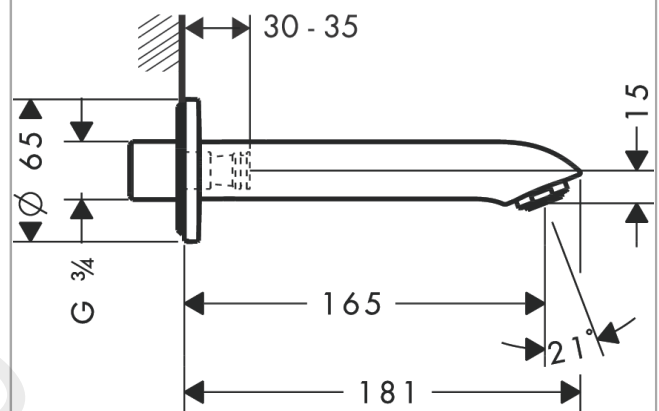

Metris

Bath spout

Finish: **Chrome** Article Number: **31494007**

Description

product features

- projection: 165 mm
- wall-mounted
- maximum flow rate at 3 bar: 20 l/min
- spray type: normal spray

Technology

Product image

Scale drawing