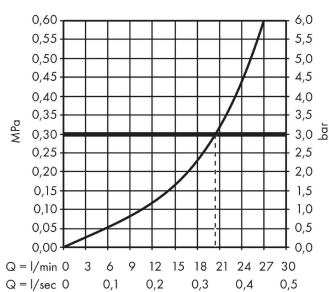

Metris

Bath spout

Finish: **Chrome** Article Number: **31494000**

Description

product features

- 1 function
- projection: 165 mm
- wall-mounted
- maximum flow rate at 3 bar: 20 l/min
- connection dimension: DN20
- spray type: normal spray
- WRAS_2001055
- WRAS_2001055 - 20200207_WRAS_approval_letter_33089

Article Details

Price excl. VAT

279,17 £

Technology

Product image

Scale drawing

Flowchart

The consumption was measured in combination with the appropriate fittings (thermostat/mixer/ in-wall valve) to reflect actual application in practice.

Pos.	Description	Article Number	Price	PU
1	aerator M24x1 (30 l/min)	96512000	£ 16,10	1
2	hollow set screw M6x6	97660000	£ 3,30	1
3	O-ring 20x1,5	98197000	£ 3,30	1
4	escutcheon	95872000	£ 43,00	1
5	seal	97530000	£ 6,10	1
6	O-ring 13x2	98128000	£ 3,30	1
7	connecting thread	97846000	£ 51,00	1