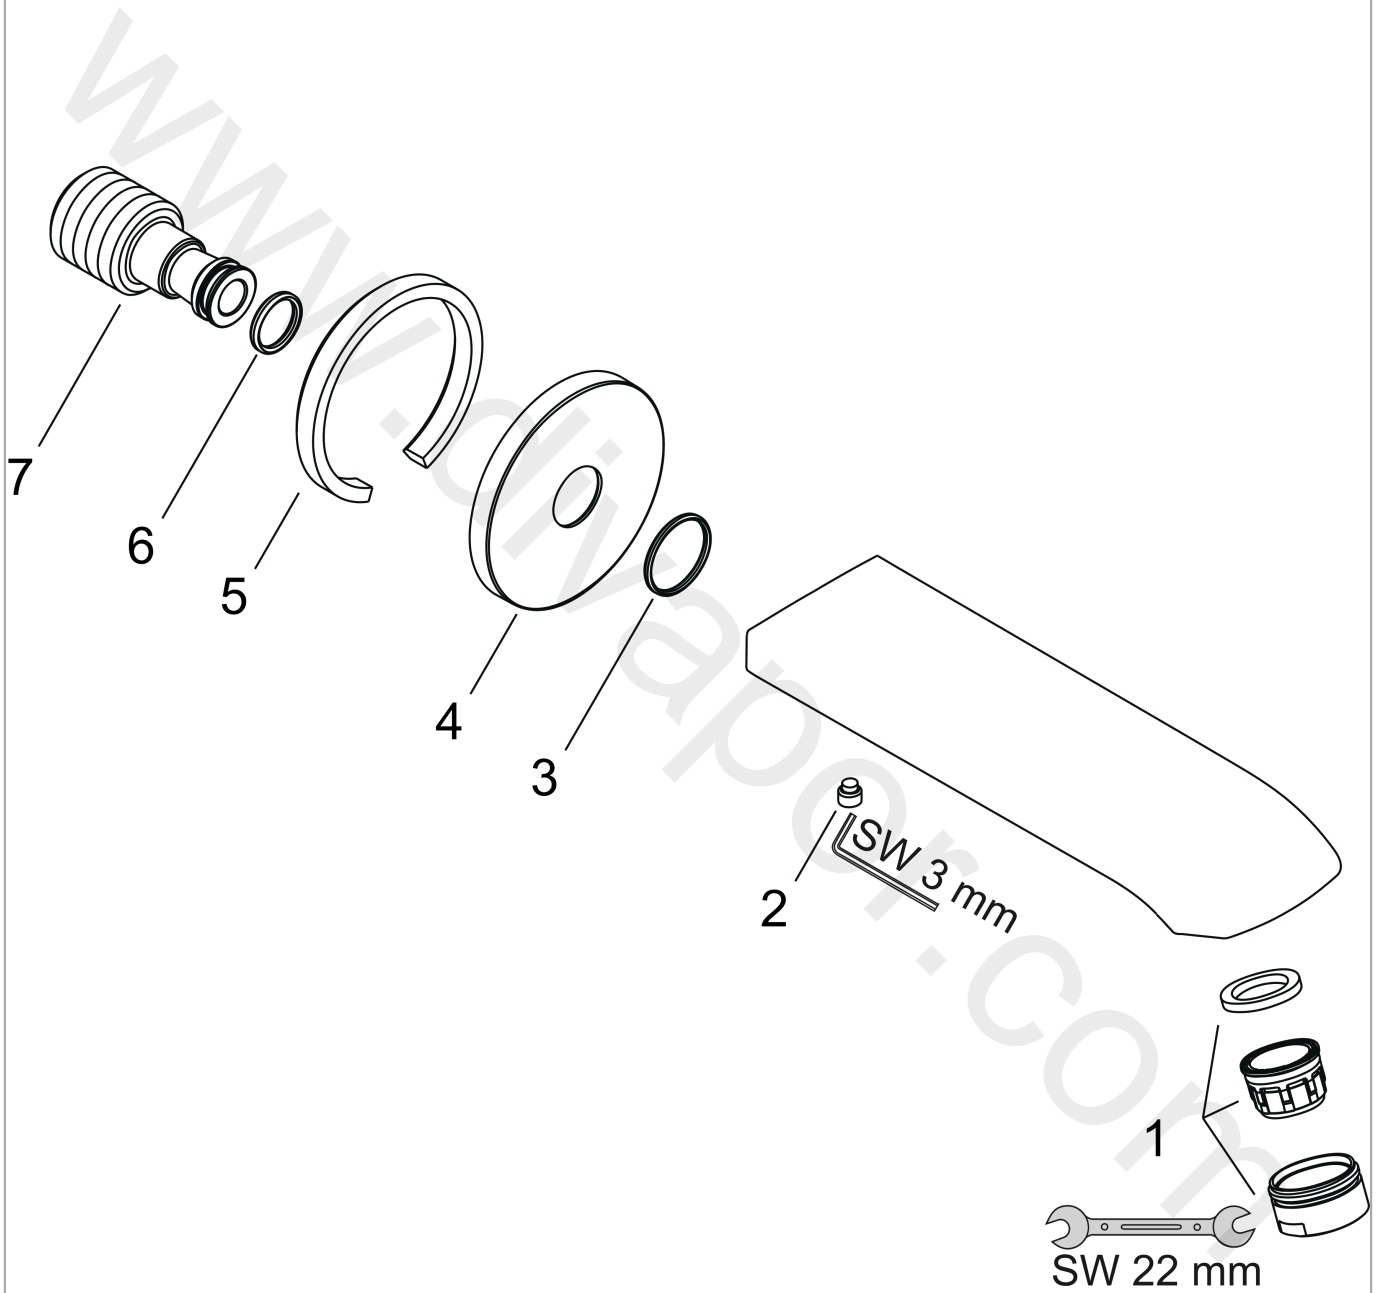

Metris

Bath spout

Finish: **Chrome** Article Number: **31494000**

Description

product features

- 1 function
- projection: 165 mm
- wall-mounted
- maximum flow rate at 3 bar: 20 l/min
- connection dimension: DN20
- spray type: normal spray
- WRAS_2001055
- WRAS_2001055 - 20200207_WRAS_approval_letter_33089

Metris

Bath spout

Finish: **Chrome**

Article Number: **31494000**

Exploded Drawing

Year of production: >01/11

Metris**Bath spout**Finish: **Chrome** Article Number: **31494000****Spare part list**

Year of production: >01/11

Pos.	Description	Article Number	Price	PU
1	aerator M24x1 (30 l/min)	96512000	£ 16,10	1
2	hollow set screw M6x6	97660000	£ 3,30	1
3	O-ring 20x1,5	98197000	£ 3,30	1
4	escutcheon	95872000	£ 43,00	1
5	seal	97530000	£ 6,10	1
6	O-ring 13x2	98128000	£ 3,30	1
7	connecting thread	97846000	£ 51,00	1