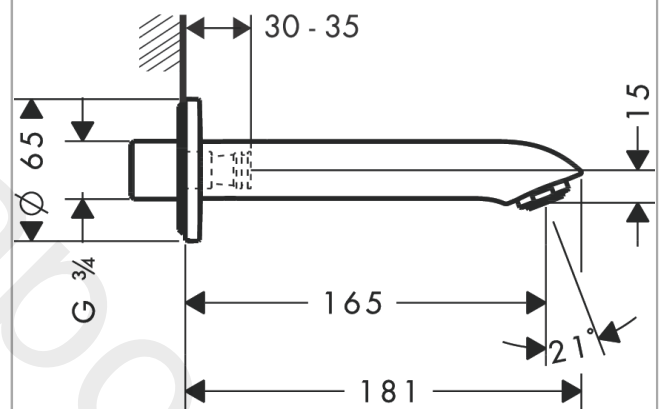

Metris

Bath spout

Finish: **Chrome** Article Number: **31494000**

Description

product features

- 1 function
- projection: 165 mm
- wall-mounted
- maximum flow rate at 3 bar: 20 l/min
- connection dimension: DN20
- spray type: normal spray
- WRAS_2001055
- WRAS_2001055 - 20200207_WRAS_approval_letter_33089

Article Details

Price excl. VAT

279,17 £

Technology

Product image

Scale drawing

Flowchart

The consumption was measured in combination with the appropriate fittings (thermostat/mixer/ in-wall valve) to reflect actual application in practice.

Metris

Bath spout

Finish: **Chrome**

Article Number: **31494000**

Exploded Drawing

Year of production: >01/11

Metris**Bath spout**Finish: **Chrome** Article Number: **31494000****Spare part list**

Year of production: >01/11

Pos.	Description	Article Number	Price	PU
1	aerator M24x1 (30 l/min)	96512000	£ 16,10	1
2	hollow set screw M6x6	97660000	£ 3,30	1
3	O-ring 20x1,5	98197000	£ 3,30	1
4	escutcheon	95872000	£ 43,00	1
5	seal	97530000	£ 6,10	1
6	O-ring 13x2	98128000	£ 3,30	1
7	connecting thread	97846000	£ 51,00	1