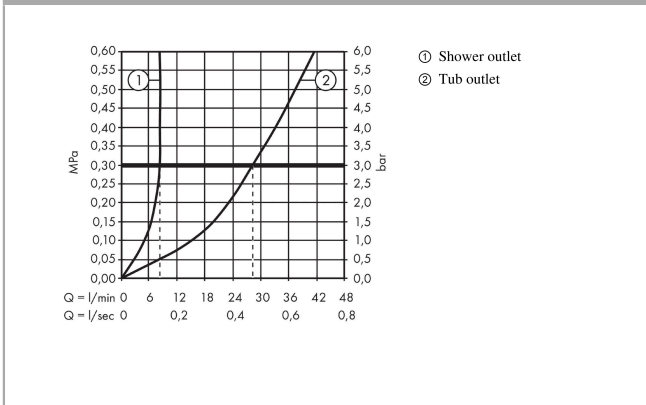

**Metris**

**Single lever bath mixer for concealed installation for iBox universal**

Finish: **Chrome** Article Number: **31493007**

**Description**

**product features**

- 2 functions
- maximum flow rate at 3 bar: 29 l/min
- ceramic cartridge
- temperature limitation adjustable
- diverter with automatic resetting
- with silencer
- connection type: basic set
- wall-mounted
- min. operating pressure: 1 bar
- max. operating pressure: 10 bar

**Product image**

**Scale drawing**

**Flowchart**

**Metris**

**Single lever bath mixer for concealed installation for iBox universal**

Finish: **Chrome** Article Number: **31493007**

**Exploded Drawing**

Year of production: >07/18