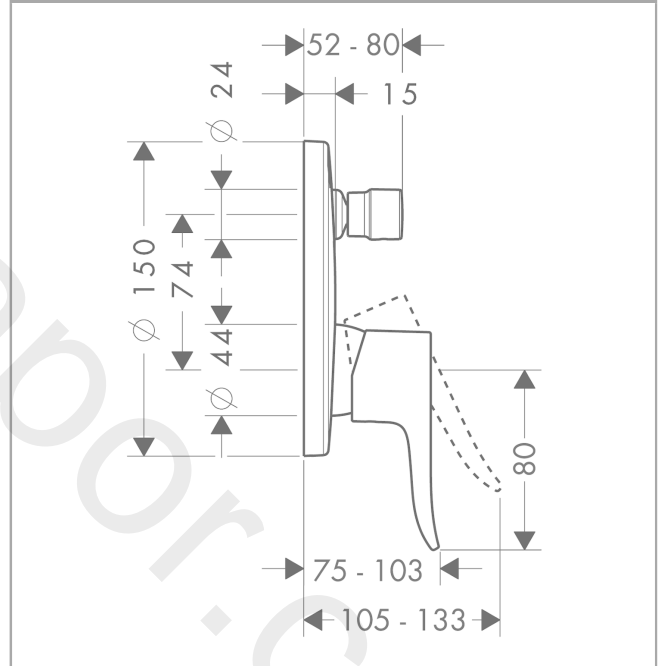

**Metris**

**Single lever bath mixer for concealed installation for iBox universal**

Finish: **Chrome** Article Number: **31493007**

**Description**

**product features**

- 2 functions
- maximum flow rate at 3 bar: 29 l/min
- ceramic cartridge
- temperature limitation adjustable
- diverter with automatic resetting
- with silencer
- connection type: basic set
- wall-mounted
- min. operating pressure: 1 bar
- max. operating pressure: 10 bar

**Product image**

**Scale drawing**

**Flowchart**

**Metris**

**Single lever bath mixer for concealed installation for iBox universal**

Finish: **Chrome** Article Number: **31493007**

**Exploded Drawing**

Year of production: >07/18

**Metris****Single lever bath mixer for concealed installation for iBox universal**Finish: **Chrome** Article Number: **31493007****Spare part list**

Year of production: &gt;07/18

Pos.	Description	Article Number	Price	PU
1	handle	95519000	£ 43,00	1
2	screw cover	96338000	£ 3,30	1
3	diverter knob	98795000	£ 51,00	1
4	hollow set screw M4x10	97667000	£ 3,30	1
5	escutcheon Ø 150 mm	98791000	£ 64,00	1
6	O-ring 23x3	98142000	£ 3,30	1
7	O-ring 43x3	98418000	£ 3,30	1
8	sleeve	98790000	£ 35,00	1
9	sleeve	98794000	£ 35,00	1
10	holder for escutcheon	98793000	£ 43,00	1
11	set of fixing screws	96454000	£ 9,00	1
12	nut	98796000	£ 43,00	1
13	O-ring 30x1,5	98433000	£ 3,30	1
14	O-ring 39x1,5	98400000	£ 3,30	1
15	cartridge, assy	92730000	£ 35,00	1
16	locking screw for handle	95140000	£ 6,10	1
17	seal	95008000	£ 9,00	1
18	selector assy	95014000	£ 64,00	1
19	O-ring 16x2,3	98207000	£ 3,30	1
20	O-ring 20x2,5	92602000	£ 6,10	1
21	set of screws	96525000	£ 9,00	1
22	O-ring 16x2	98133000	£ 3,30	1
23	noise reduction	94073000	£ 25,00	1
24	extension 25 mm	13595000	£ 75,00	1
25	set of fixing screws	97747000	£ 3,30	1
26	extension 22 mm (Ø 150 mm)	13597000	£ 72,00	1
a	-	01800187	-	1
b	adapter for exchanged connections	93181000	£ 275,00	1