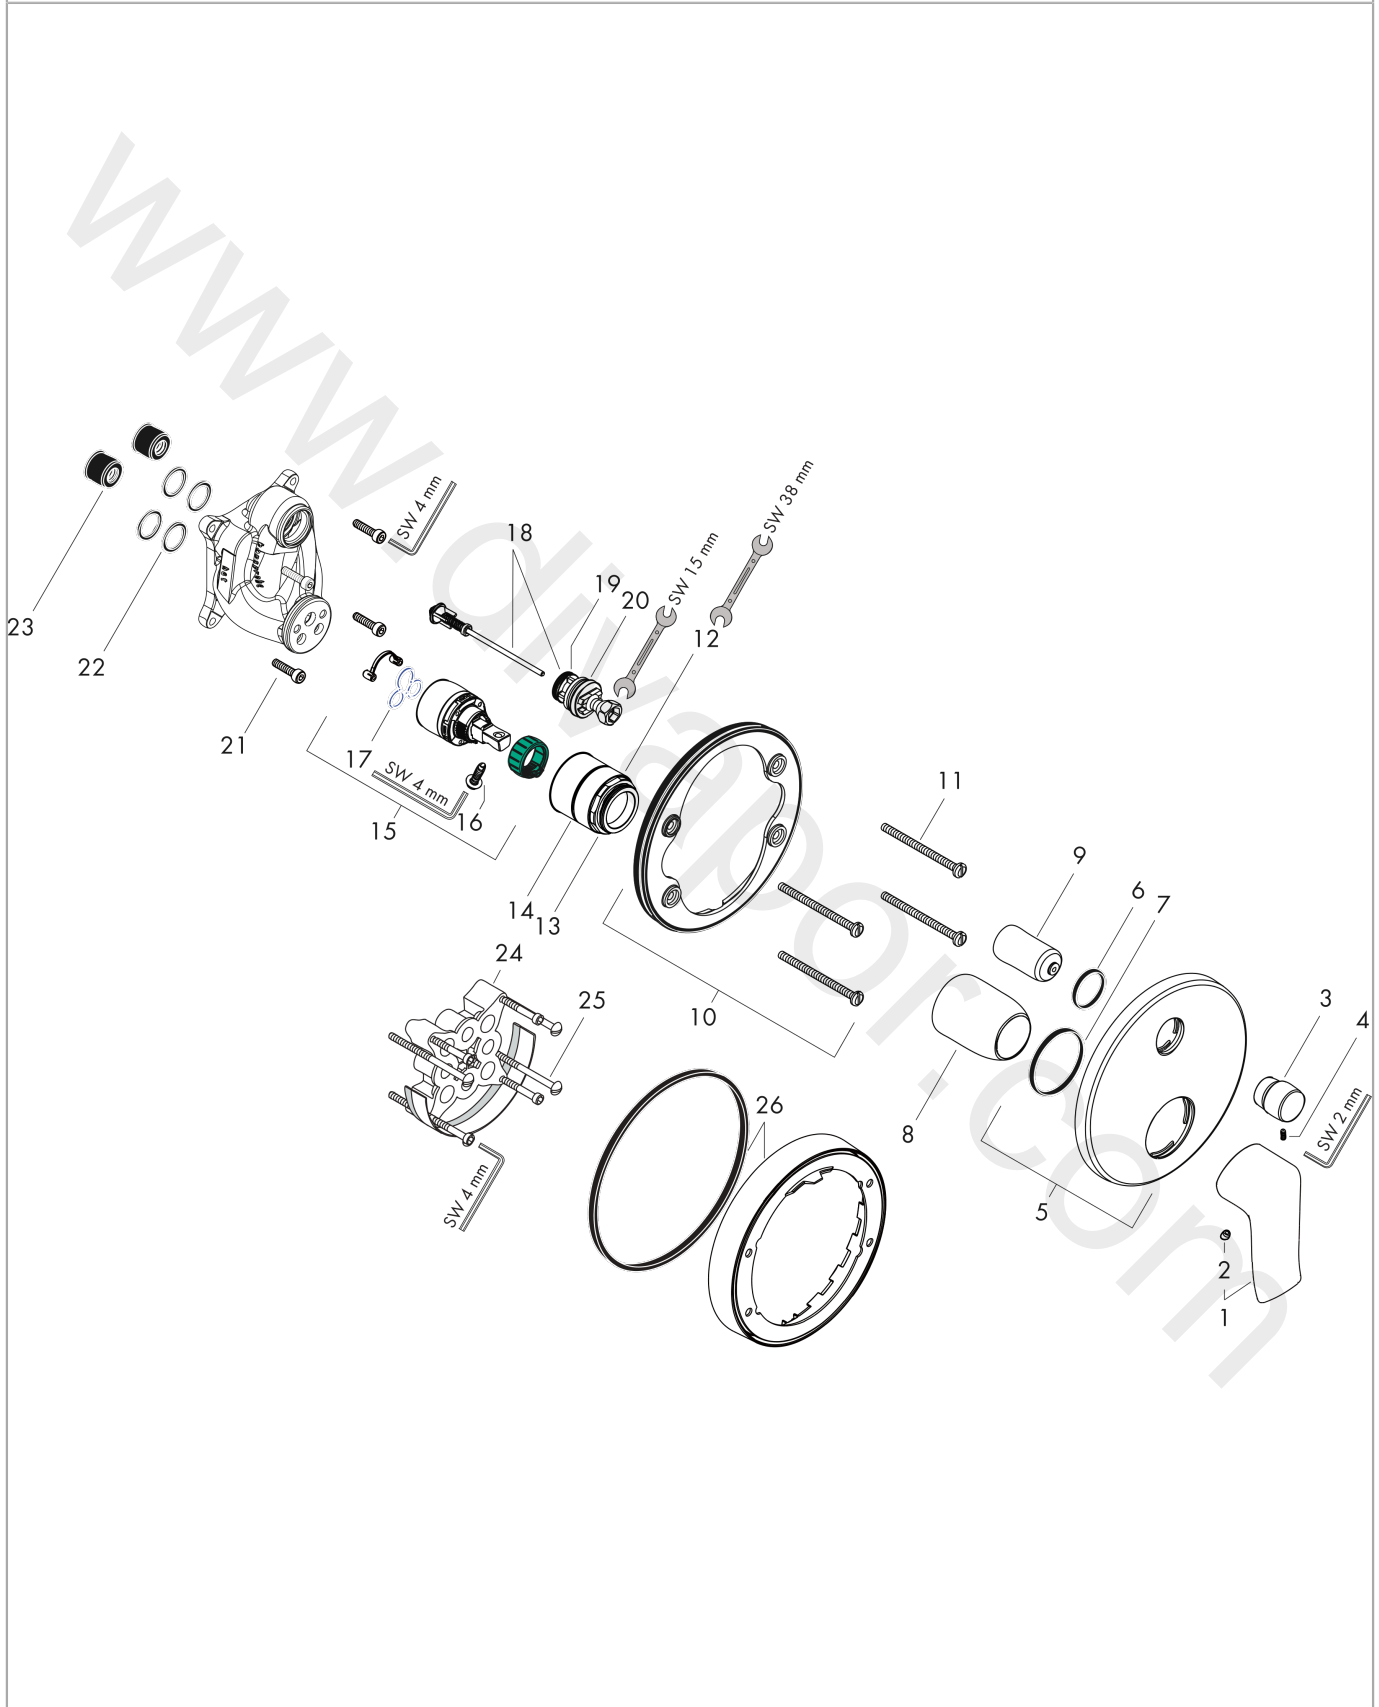

**Metris**

**Single lever bath mixer for concealed installation for iBox universal**

Finish: **Chrome** Article Number: **31493007**

**Description**

**product features**

- 2 functions
- maximum flow rate at 3 bar: 29 l/min
- ceramic cartridge
- temperature limitation adjustable
- diverter with automatic resetting
- with silencer
- connection type: basic set
- wall-mounted
- min. operating pressure: 1 bar
- max. operating pressure: 10 bar

**Product image**

**Scale drawing**

**Flowchart**

**Metris**

**Single lever bath mixer for concealed installation for iBox universal**

Finish: **Chrome** Article Number: **31493007**

**Exploded Drawing**

Year of production: >07/18

**Metris****Single lever bath mixer for concealed installation for iBox universal**Finish: **Chrome** Article Number: **31493007****Spare part list**

Year of production: &gt;07/18

Pos.	Description	Article Number	Price	PU
1	handle	95519000	£ 43,00	1
2	screw cover	96338000	£ 3,30	1
3	diverter knob	98795000	£ 51,00	1
4	hollow set screw M4x10	97667000	£ 3,30	1
5	escutcheon Ø 150 mm	98791000	£ 64,00	1
6	O-ring 23x3	98142000	£ 3,30	1
7	O-ring 43x3	98418000	£ 3,30	1
8	sleeve	98790000	£ 35,00	1
9	sleeve	98794000	£ 35,00	1
10	holder for escutcheon	98793000	£ 43,00	1
11	set of fixing screws	96454000	£ 9,00	1
12	nut	98796000	£ 43,00	1
13	O-ring 30x1,5	98433000	£ 3,30	1
14	O-ring 39x1,5	98400000	£ 3,30	1
15	cartridge, assy	92730000	£ 35,00	1
16	locking screw for handle	95140000	£ 6,10	1
17	seal	95008000	£ 9,00	1
18	selector assy	95014000	£ 64,00	1
19	O-ring 16x2,3	98207000	£ 3,30	1
20	O-ring 20x2,5	92602000	£ 6,10	1
21	set of screws	96525000	£ 9,00	1
22	O-ring 16x2	98133000	£ 3,30	1
23	noise reduction	94073000	£ 25,00	1
24	extension 25 mm	13595000	£ 75,00	1
25	set of fixing screws	97747000	£ 3,30	1
26	extension 22 mm (Ø 150 mm)	13597000	£ 72,00	1
a	-	01800187	-	1
b	adapter for exchanged connections	93181000	£ 275,00	1