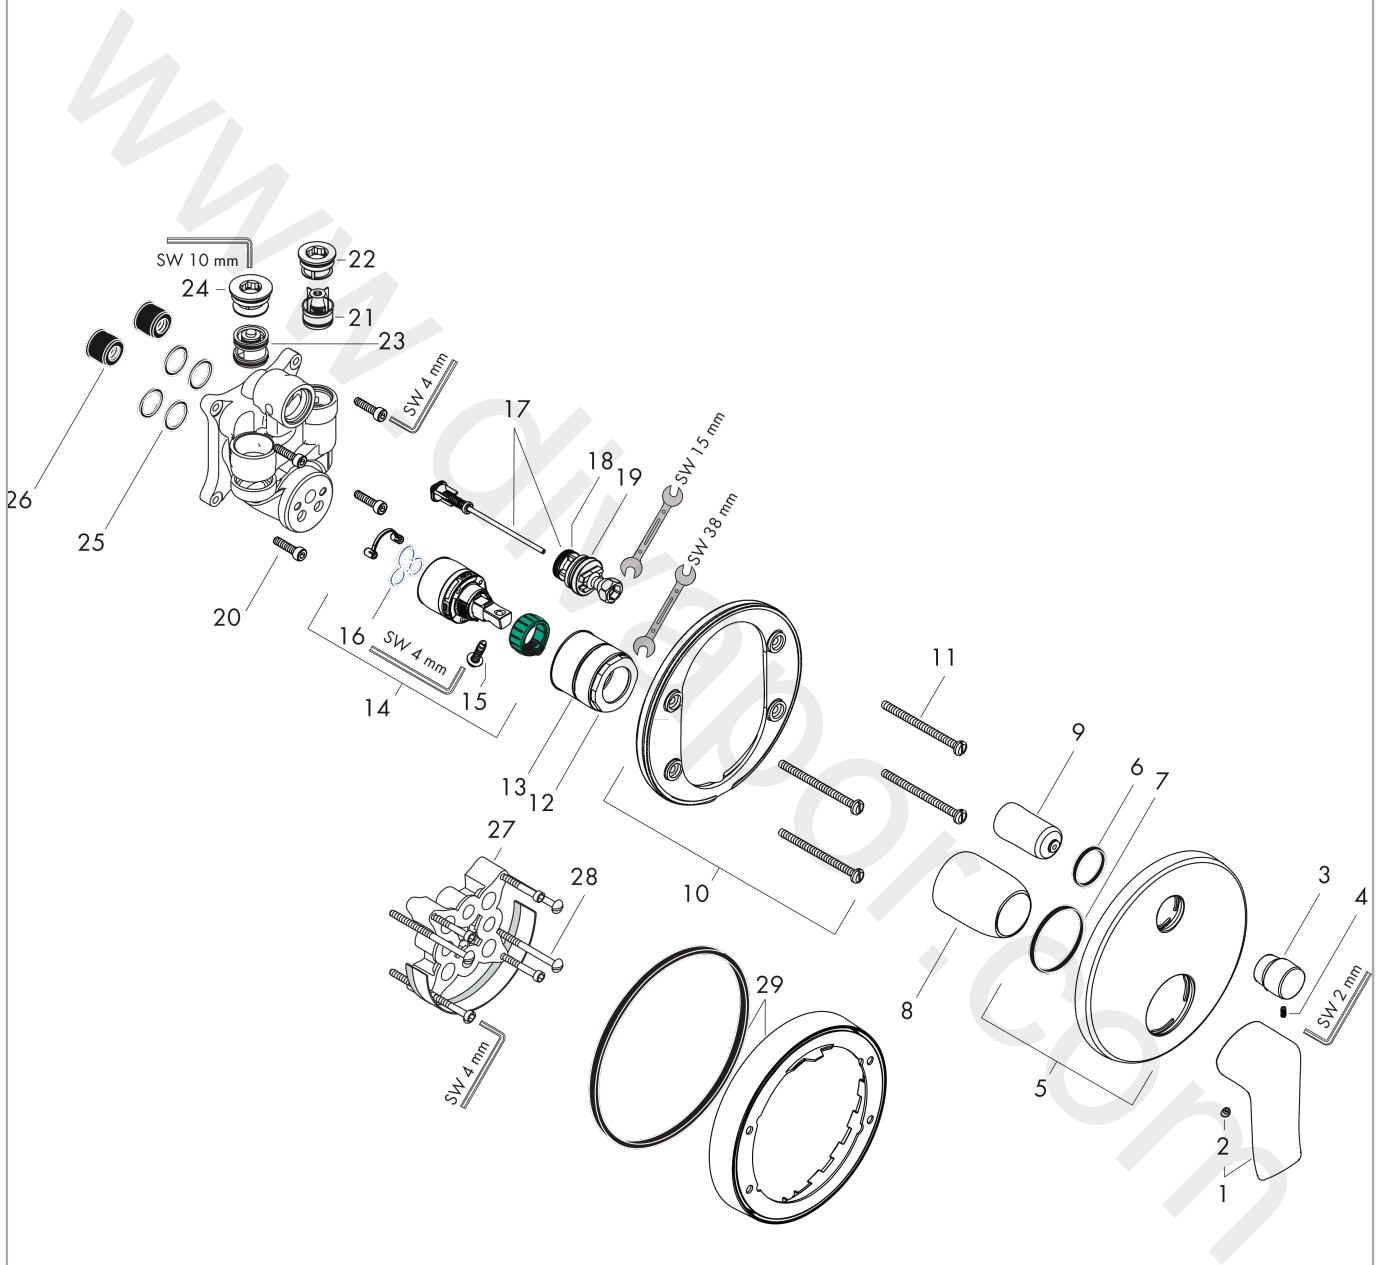

**Metris**

**Single lever bath mixer for concealed installation with integrated security combination according to EN1717 for iBox universal**

Surfaces: Article Number: **31487000**

**Exploded Drawing**

Year of production: **02/13 - 12/15**

## Metris

Single lever bath mixer for concealed installation with integrated security combination according to EN1717 for iBox universal

Surfaces: Article Number: **31487000**

### Spare part list

Year of production: 02/13 - 12/15

Pos.	Description	Article Number	Price	PU
1	handle	95519000	£ 43,00	1
2	screw cover	96338000	£ 3,30	1
3	diverter knob	98795000	£ 51,00	1
4	hollow set screw M4x10	97667000	£ 3,30	1
5	escutcheon Ø 150 mm	98791000	£ 64,00	1
6	O-ring 23x3	98142000	£ 3,30	1
7	O-ring 43x3	98418000	£ 3,30	1
8	sleeve	98790000	£ 35,00	1
9	sleeve	98794000	£ 35,00	1
10	holder for escutcheon	98793000	£ 43,00	1
11	set of fixing screws	96454000	£ 9,00	1
12	nut	98796000	£ 43,00	1
13	O-ring 39x1,5	98400000	£ 3,30	1
14	cartridge, assy	92730000	£ 35,00	1
15	locking screw for handle	95140000	£ 6,10	1
16	seal	95008000	£ 9,00	1
17	selector assy	95014000	£ 64,00	1
18	O-ring 16x2,3	98207000	£ 3,30	1
19	O-ring 20x2,5	92602000	£ 6,10	1
20	set of screws	96525000	£ 9,00	1
21	non return valve	96655000	£ 13,30	1
22	O-ring 19x2	98426000	£ 3,30	1
23	vacuum breaker	96753000	£ 16,10	1
24	O-Ring 22x2	98185000	£ 3,30	1
25	O-ring 16x2	98133000	£ 3,30	1
26	noise reduction	94073000	£ 25,00	1
27	extension 25 mm	13595000	£ 75,00	1
28	set of fixing screws	97747000	£ 3,30	1
29	extension 22 mm (Ø 150 mm)	13597000	£ 72,00	1
a	concealed item	01800180	£ 163,00	1
b	conversion kit to escutcheon Ø 170 mm (bath mixer)	95354000	£ 96,00	1