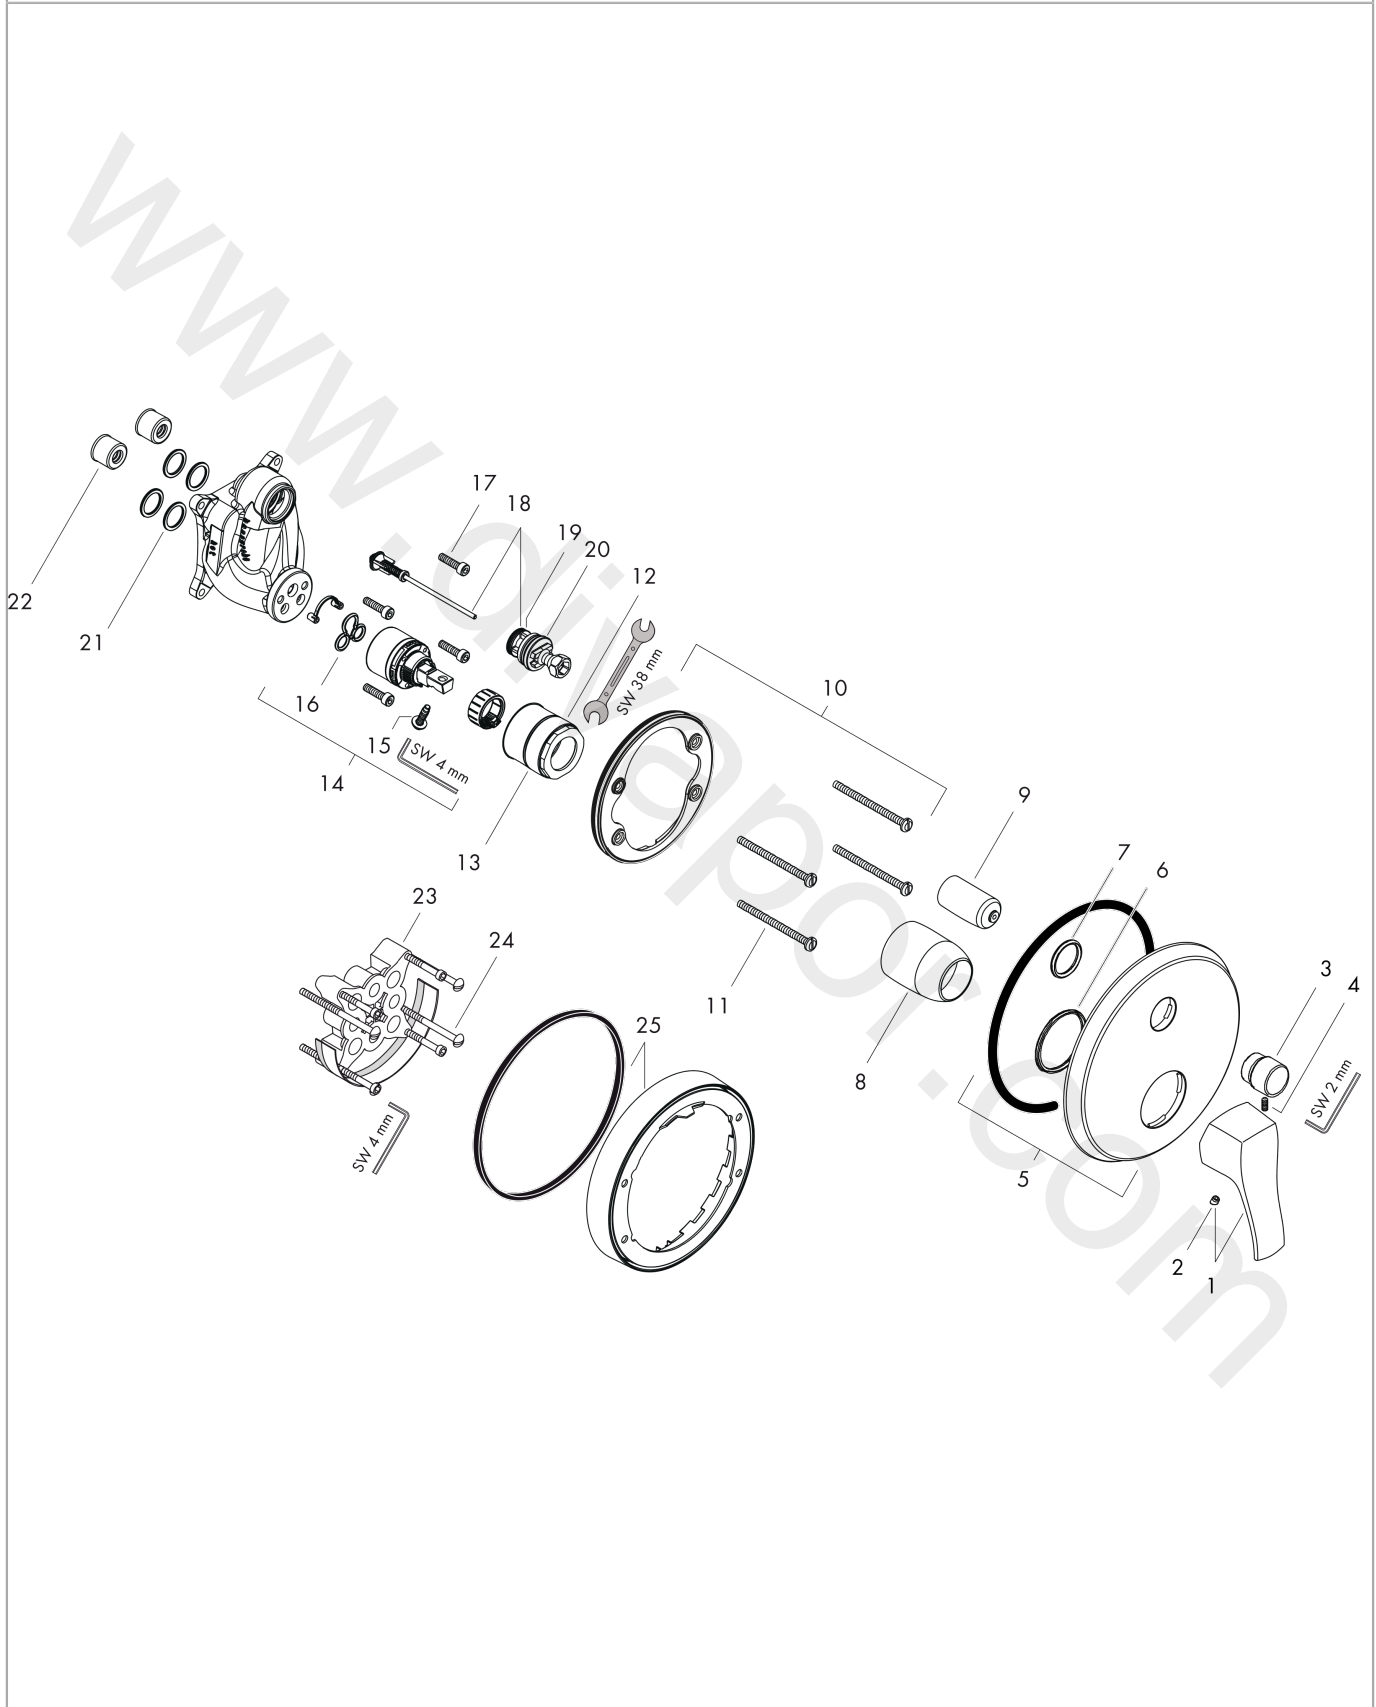

Metris Classic
Single lever bath mixer for concealed installation
 Surfaces: Article Number: **31485000**

Exploded Drawing

Year of production: **04/09 - 12/15**

Metris Classic
Single lever bath mixer for concealed installation
 Surfaces: Article Number: **31485000**

Spare part list

Year of production: **04/09 - 12/15**

Pos.	Description	Article Number	Price	PU
1	handle	31294000	£ 51,00	1
2	screw cover	96338000	£ 3,30	1
3	diverter knob	98795000	£ 51,00	1
4	hollow set screw M4x10	97667000	£ 3,30	1
5	escutcheon	95410000	£ 79,00	1
6	O-ring 43x3	98418000	£ 3,30	1
7	O-ring 23x3	98142000	£ 3,30	1
8	sleeve	98790000	£ 35,00	1
9	sleeve	98794000	£ 35,00	1
10	holder for escutcheon	98793000	£ 43,00	1
11	set of fixing screws	96454000	£ 9,00	1
12	nut	98796000	£ 43,00	1
13	O-ring 39x1,5	98400000	£ 3,30	1
14	cartridge, assy	92730000	£ 35,00	1
15	locking screw for handle	95140000	£ 6,10	1
16	seal	95008000	£ 9,00	1
17	set of screws	96525000	£ 9,00	1
18	selector assy	95014000	£ 64,00	1
19	O-ring 16x2,3	98207000	£ 3,30	1
20	O-ring 20x2,5	92602000	£ 6,10	1
21	O-ring 16x2	98133000	£ 3,30	1
22	noise reduction	94073000	£ 25,00	1
23	extension 25 mm	13595000	£ 75,00	1
24	set of fixing screws	97747000	£ 3,30	1
25	extension 22 mm (Ø 150 mm)	13597000	£ 72,00	1
a	concealed item	01800180	£ 163,00	1
b	diverter knob	95274000	£ 173,00	1