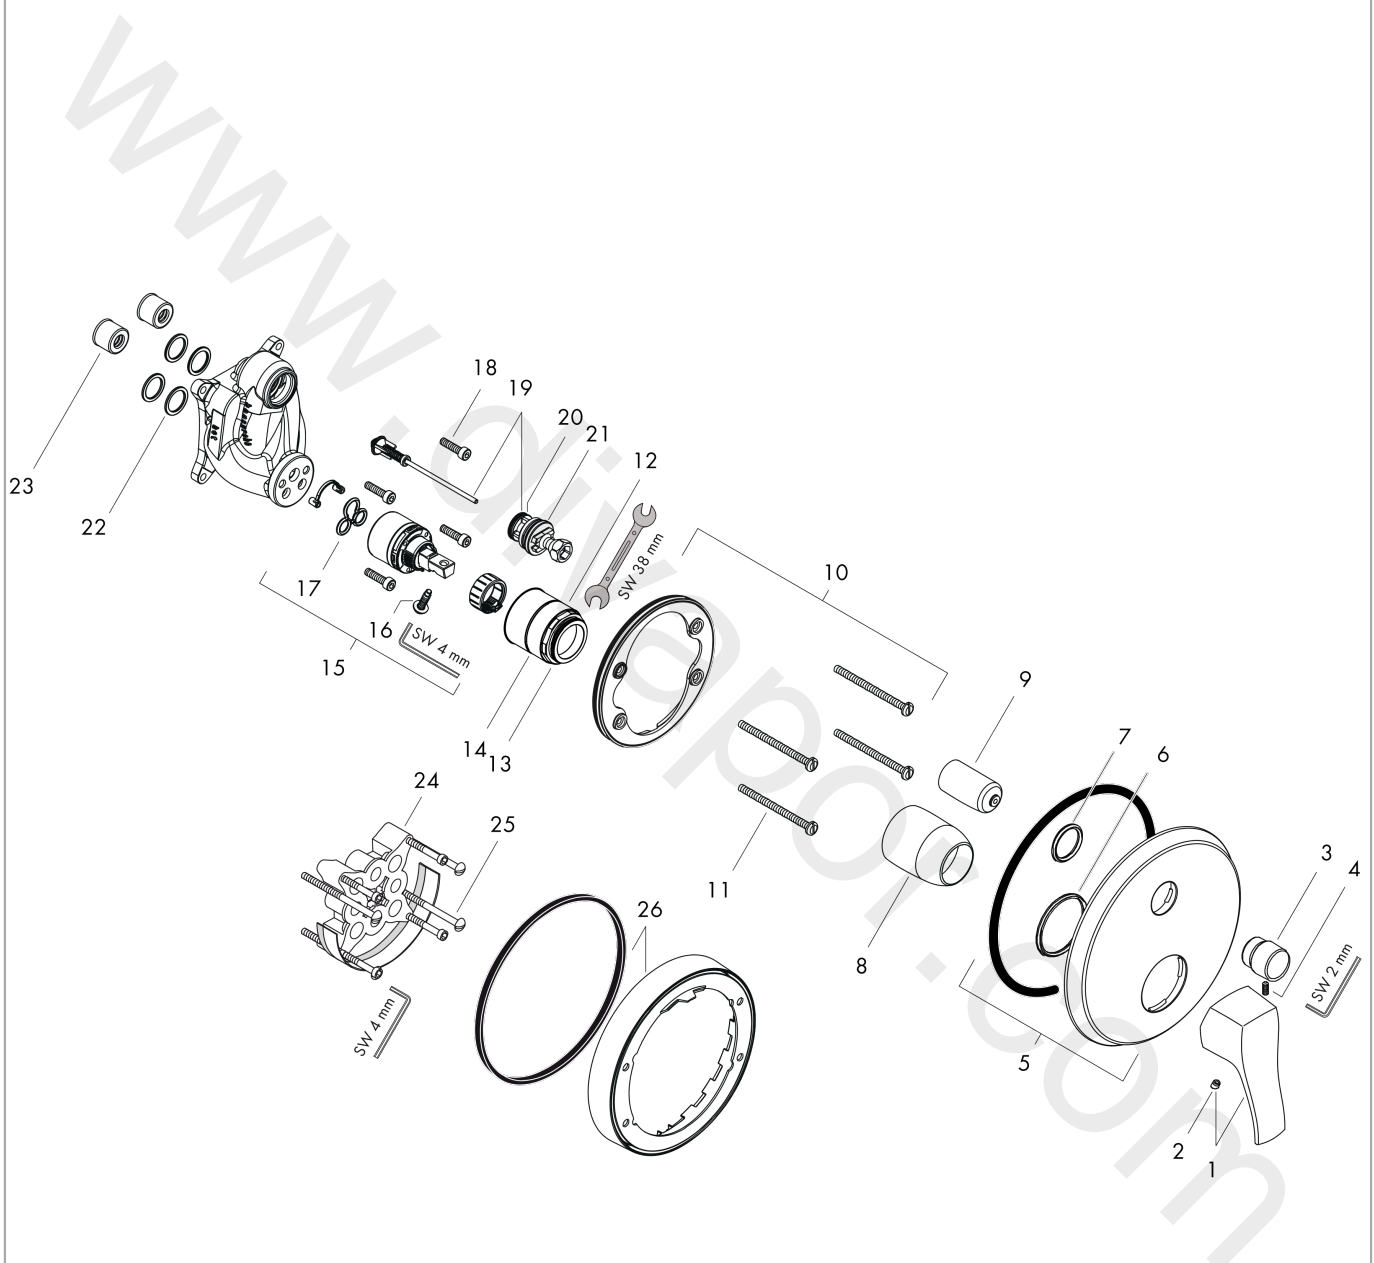

**Metris Classic**  
**Single lever bath mixer for concealed installation**  
 Surfaces: Article Number: **31485000**

**Exploded Drawing**

Year of production: **01/16 - 12/20**

**Metris Classic**  
**Single lever bath mixer for concealed installation**  
 Surfaces: Article Number: **31485000**

## Spare part list

Year of production: 01/16 - 12/20

Pos.	Description	Article Number	Price	PU
1	handle	31294000	£ 51,00	1
2	screw cover	96338000	£ 3,30	1
3	diverter knob	98795000	£ 51,00	1
4	hollow set screw M4x10	97667000	£ 3,30	1
5	escutcheon	95410000	£ 79,00	1
6	O-ring 43x3	98418000	£ 3,30	1
7	O-ring 23x3	98142000	£ 3,30	1
8	sleeve	98790000	£ 35,00	1
9	sleeve	98794000	£ 35,00	1
10	holder for escutcheon	98793000	£ 43,00	1
11	set of fixing screws	96454000	£ 9,00	1
12	nut	98796000	£ 43,00	1
13	O-ring 30x1,5	98433000	£ 3,30	1
14	O-ring 39x1,5	98400000	£ 3,30	1
15	cartridge, assy	92730000	£ 35,00	1
16	locking screw for handle	95140000	£ 6,10	1
17	seal	95008000	£ 9,00	1
18	set of screws	96525000	£ 9,00	1
19	selector assy	95014000	£ 64,00	1
20	O-ring 17x2	98199000	£ 3,30	1
21	O-ring 20x2,5	92602000	£ 6,10	1
22	O-ring 16x2	98133000	£ 3,30	1
23	noise reduction	94073000	£ 25,00	1
24	extension 25 mm	13595000	£ 75,00	1
25	set of fixing screws	97747000	£ 3,30	1
26	extension 22 mm (Ø 150 mm)	13597000	£ 72,00	1
a	concealed item	01800180	£ 163,00	1
b	adapter for exchanged connections	93181000	£ 275,00	1
c	fixation set	96615000	£ 59,00	1
d	diverter knob	95274000	£ 173,00	1