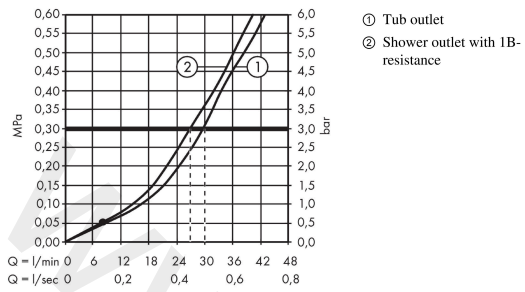

Metris
Single lever bath mixer for concealed installation
 Finish: **Chrome** Article Number: **31484000**

Description

product features

- 2 functions
- maximum flow rate at 3 bar: 30,7 l/min
- flow rate for bath spout at 3 bar: 30,7 l/min
- flow rate of hand shower at 3 bar: 27,4 l/min
- ceramic cartridge
- temperature limitation adjustable
- diverter with automatic resetting
- connection type: basic set
- wall-mounted
- min. operating pressure: 1 bar
- max. operating pressure: 10 bar
- WRAS 2205035
- WRAS 2205035 - Approval letter

Article Details

Price excl. VAT 142,50 £

Product image

Scale drawing

Metris
Single lever bath mixer for concealed installation
 Finish: **Chrome** Article Number: **31484000**

Flowchart

Metris
Single lever bath mixer for concealed installation
 Finish: **Chrome** Article Number: **31484000**

Exploded Drawing

Year of production: >04/15

Metris
Single lever bath mixer for concealed installation
 Finish: **Chrome** Article Number: **31484000**

Spare part list

Year of production: >04/15

Pos.	Description	Article Number	Price	PU
1	handle	95519000	£ 43,00	1
2	screw cover	96338000	£ 3,30	1
3	escutcheon bath/shower mixer	95011000	£ 51,00	1
4	O-Ring 48x3	95508000	£ 3,30	1
5	flange	96348000	£ 13,30	1
6	diverter assy with sleeve and handle	95015000	£ 110,00	1
7	diverter knob cpl.	95013000	£ 16,10	1
8	hollow set screw M4x10	97667000	£ 3,30	1
9	cover cap	95433000	£ 6,10	1
10	hollow screw	96065000	£ 6,10	1
11	O-ring 14x3	98130000	£ 3,30	1
12	O-ring 10x1,5	98123000	£ 3,30	1
13	O-ring 16x2,5	98134000	£ 3,30	1
14	O-ring 13x2	98128000	£ 3,30	1
15	selector assy	96937000	£ 20,50	1
16	extension set 28 mm tub mixer	32498000	£ 173,00	1
17	O-ring 12x1,5	98430000	£ 3,30	1
a	concealed item	31741180	£ 156,00	1
b	conversion kit for shower mixer (ball mixing system -> cartridge with ceramic mixing system)	96384000	£ 575,00	1