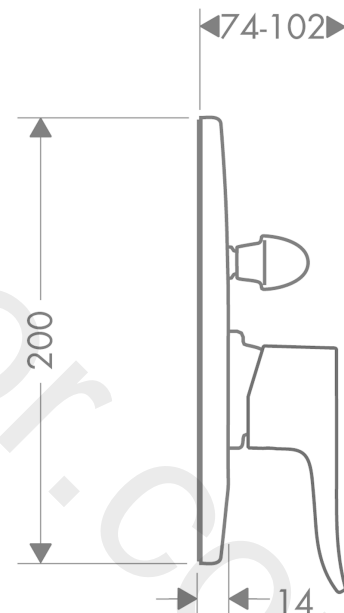

Metris
Single lever bath mixer for concealed installation
 Finish: **Chrome** Article Number: **31484000**

Description

product features

- 2 functions
- maximum flow rate at 3 bar: 30,7 l/min
- flow rate for bath spout at 3 bar: 30,7 l/min
- flow rate of hand shower at 3 bar: 27,4 l/min
- ceramic cartridge
- temperature limitation adjustable
- diverter with automatic resetting
- connection type: basic set
- wall-mounted
- min. operating pressure: 1 bar
- max. operating pressure: 10 bar
- WRAS 2205035
- WRAS 2205035 - Approval letter

Article Details

Price excl. VAT 142,50 £

Product image

Scale drawing

Metris
Single lever bath mixer for concealed installation
 Finish: **Chrome** Article Number: **31484000**

Flowchart

Metris
Single lever bath mixer for concealed installation
 Finish: **Chrome** Article Number: **31484000**

Exploded Drawing

Year of production: >04/15

Metris
Single lever bath mixer for concealed installation
 Finish: **Chrome** Article Number: **31484000**

Spare part list

Year of production: >04/15

Pos.	Description	Article Number	Price	PU
1	handle	95519000	£ 43,00	1
2	screw cover	96338000	£ 3,30	1
3	escutcheon bath/shower mixer	95011000	£ 51,00	1
4	O-Ring 48x3	95508000	£ 3,30	1
5	flange	96348000	£ 13,30	1
6	diverter assy with sleeve and handle	95015000	£ 110,00	1
7	diverter knob cpl.	95013000	£ 16,10	1
8	hollow set screw M4x10	97667000	£ 3,30	1
9	cover cap	95433000	£ 6,10	1
10	hollow screw	96065000	£ 6,10	1
11	O-ring 14x3	98130000	£ 3,30	1
12	O-ring 10x1,5	98123000	£ 3,30	1
13	O-ring 16x2,5	98134000	£ 3,30	1
14	O-ring 13x2	98128000	£ 3,30	1
15	selector assy	96937000	£ 20,50	1
16	extension set 28 mm tub mixer	32498000	£ 173,00	1
17	O-ring 12x1,5	98430000	£ 3,30	1
a	concealed item	31741180	£ 156,00	1
b	conversion kit for shower mixer (ball mixing system -> cartridge with ceramic mixing system)	96384000	£ 575,00	1