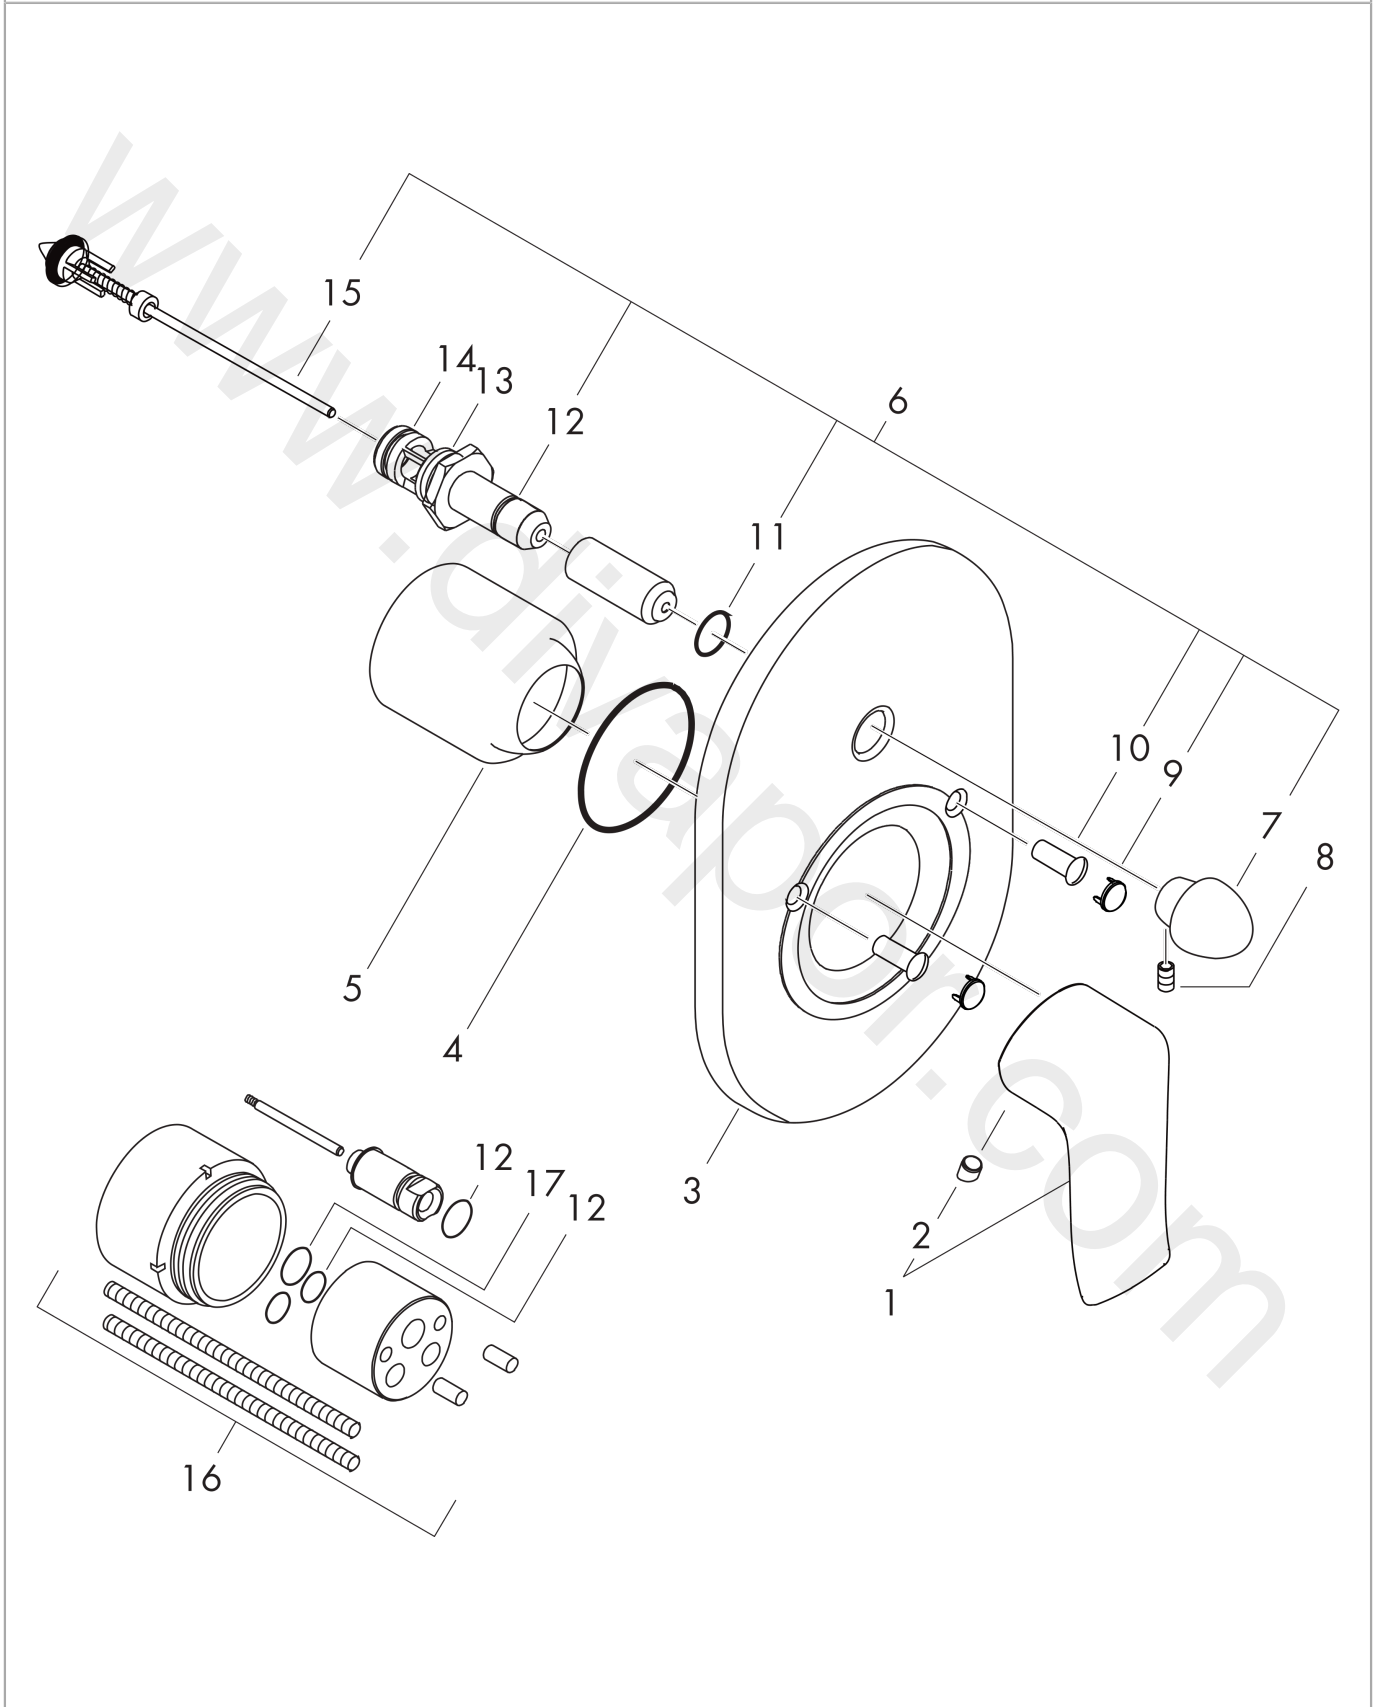

Metris
Single lever bath mixer for concealed installation
 Finish: **Chrome** Article Number: **31484000**

Description

product features

- 2 functions
- maximum flow rate at 3 bar: 30,7 l/min
- flow rate for bath spout at 3 bar: 30,7 l/min
- flow rate of hand shower at 3 bar: 27,4 l/min
- ceramic cartridge
- temperature limitation adjustable
- diverter with automatic resetting
- connection type: basic set
- wall-mounted
- min. operating pressure: 1 bar
- max. operating pressure: 10 bar
- WRAS 2205035
- WRAS 2205035 - Approval letter

Article Details

Price excl. VAT 142,50 £

Product image

Scale drawing

Metris
Single lever bath mixer for concealed installation
 Finish: **Chrome** Article Number: **31484000**

Flowchart

Metris
Single lever bath mixer for concealed installation
 Finish: **Chrome** Article Number: **31484000**

Exploded Drawing

Year of production: >04/15

Metris
Single lever bath mixer for concealed installation
 Finish: **Chrome** Article Number: **31484000**

Spare part list

Year of production: >04/15

Pos.	Description	Article Number	Price	PU
1	handle	95519000	£ 43,00	1
2	screw cover	96338000	£ 3,30	1
3	escutcheon bath/shower mixer	95011000	£ 51,00	1
4	O-Ring 48x3	95508000	£ 3,30	1
5	flange	96348000	£ 13,30	1
6	diverter assy with sleeve and handle	95015000	£ 110,00	1
7	diverter knob cpl.	95013000	£ 16,10	1
8	hollow set screw M4x10	97667000	£ 3,30	1
9	cover cap	95433000	£ 6,10	1
10	hollow screw	96065000	£ 6,10	1
11	O-ring 14x3	98130000	£ 3,30	1
12	O-ring 10x1,5	98123000	£ 3,30	1
13	O-ring 16x2,5	98134000	£ 3,30	1
14	O-ring 13x2	98128000	£ 3,30	1
15	selector assy	96937000	£ 20,50	1
16	extension set 28 mm tub mixer	32498000	£ 173,00	1
17	O-ring 12x1,5	98430000	£ 3,30	1
a	concealed item	31741180	£ 156,00	1
b	conversion kit for shower mixer (ball mixing system -> cartridge with ceramic mixing system)	96384000	£ 575,00	1