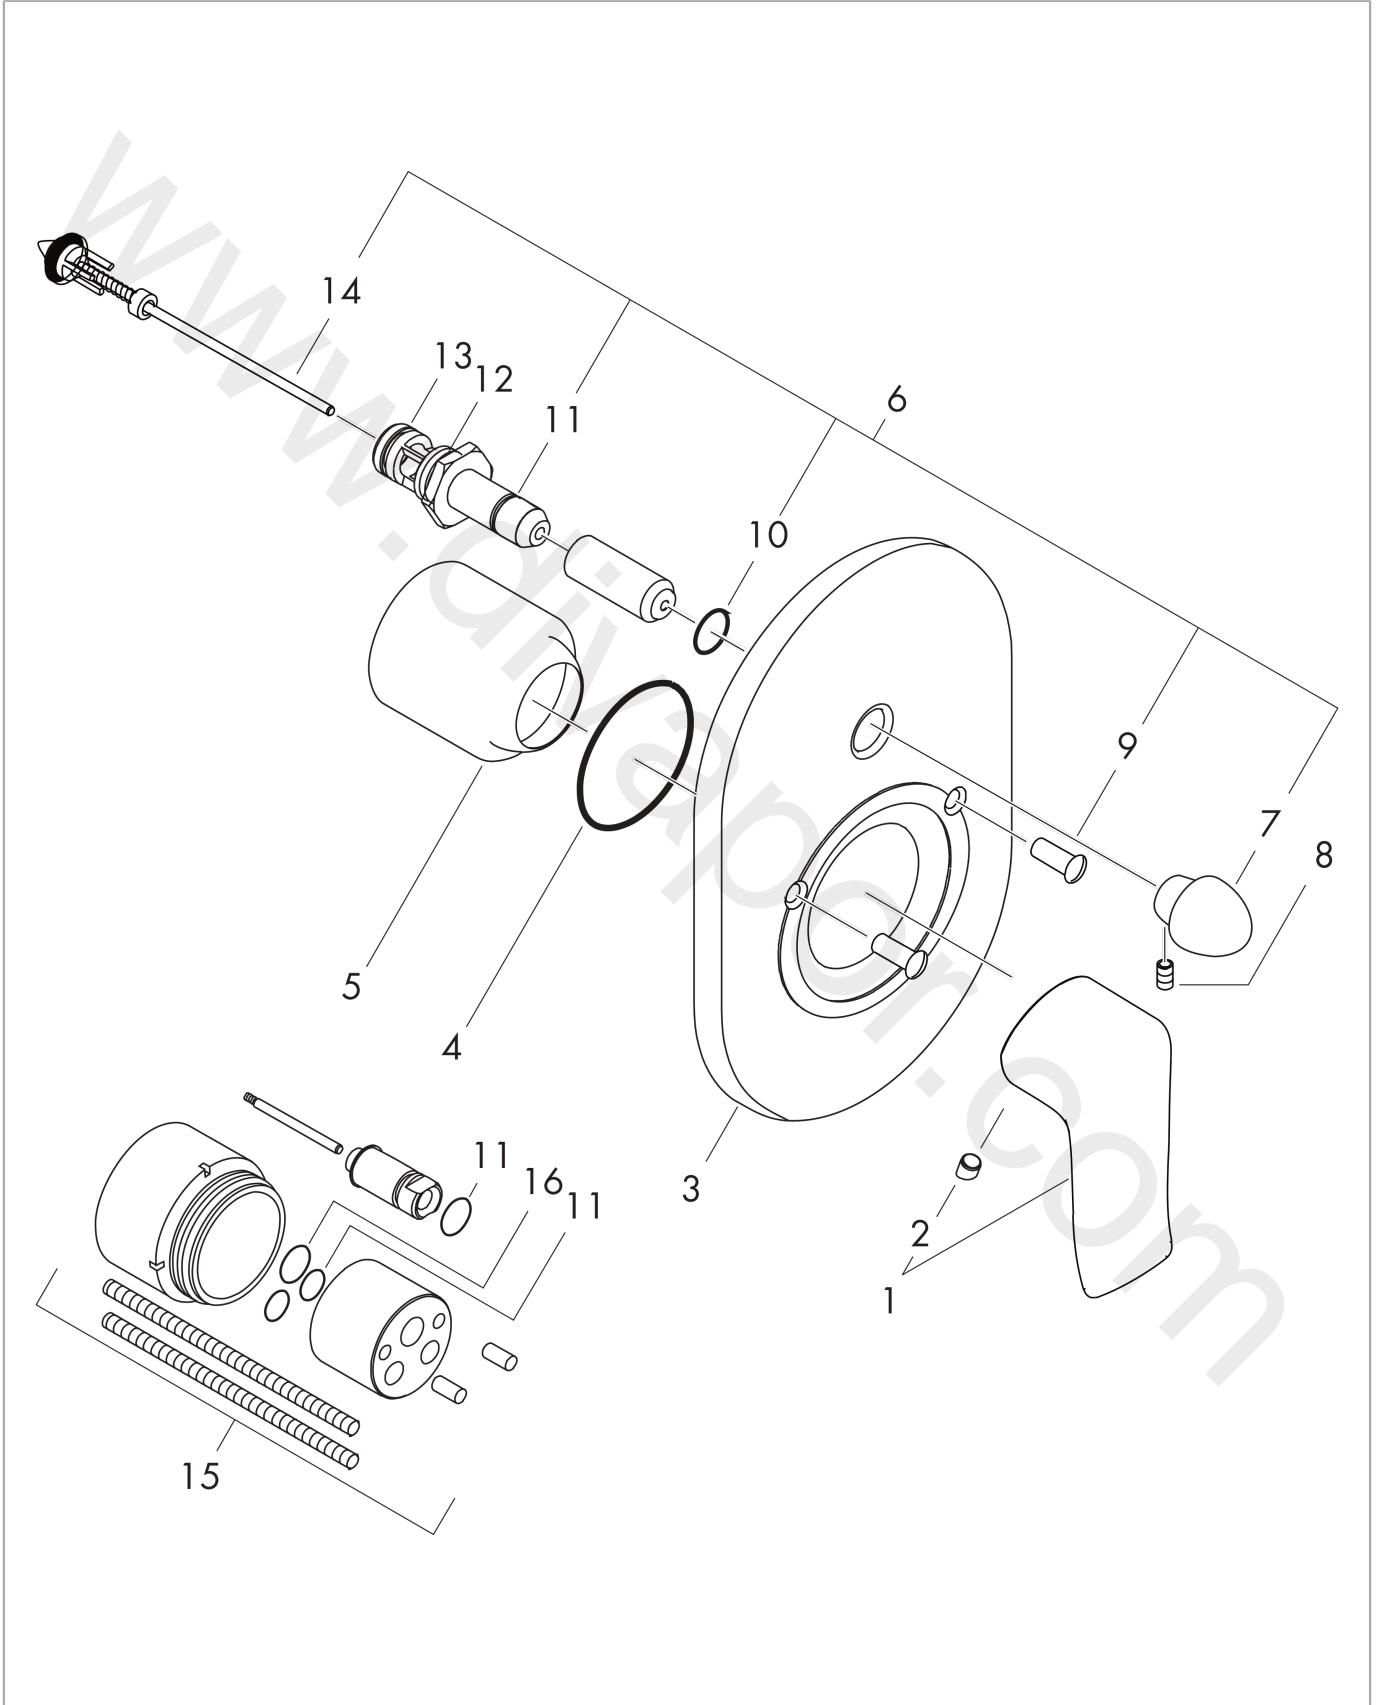

Metris
Single lever bath mixer for concealed installation
 Surfaces: Article Number: **31484000**

Exploded Drawing

Year of production: **01/11 - 03/15**

Metris
Single lever bath mixer for concealed installation
 Surfaces: Article Number: **31484000**

Spare part list

Year of production: 01/11 - 03/15

Pos.	Description	Article Number	Price	PU
1	handle	95519000	£ 43,00	1
2	screw cover	96338000	£ 3,30	1
3	escutcheon bath/shower mixer	95011000	£ 51,00	1
4	flange	96348000	£ 13,30	1
5	O-Ring 48x3	95508000	£ 3,30	1
6	diverter assy with sleeve and handle	95015000	£ 110,00	1
7	diverter knob cpl.	95013000	£ 16,10	1
8	hollow set screw M4x10	97667000	£ 3,30	1
9	hollow screw	96065000	£ 6,10	1
10	O-ring 14x3	98130000	£ 3,30	1
11	O-ring 10x1,5	98123000	£ 3,30	1
12	O-ring 16x2,5	98134000	£ 3,30	1
13	O-ring 13x2	98128000	£ 3,30	1
14	selector assy	96937000	£ 20,50	1
15	extension set 28 mm tub mixer	32498000	£ 173,00	1
16	O-ring 12x1,5	98430000	£ 3,30	1
a	concealed item	31741180	£ 156,00	1
b	conversion kit for shower mixer (ball mixing system -> cartridge with ceramic mixing system)	96384000	£ 575,00	1