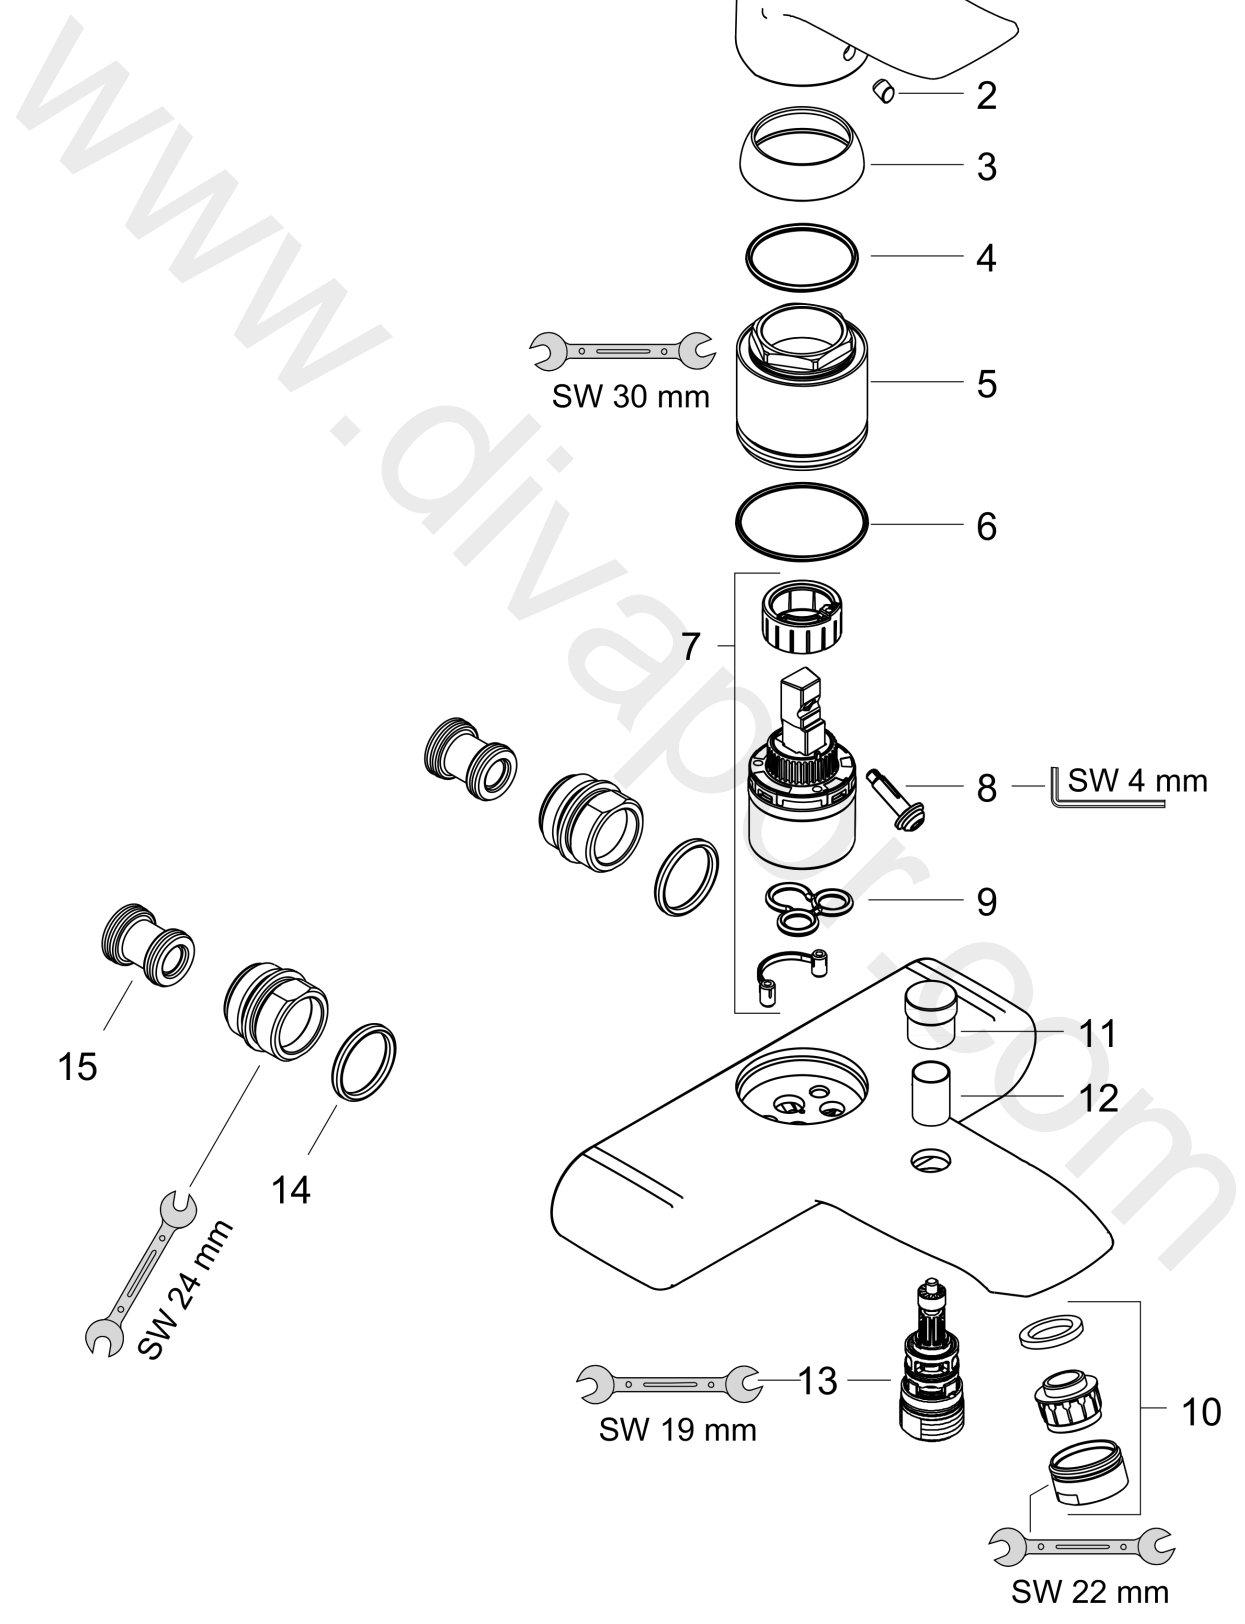

Metris

Single lever bath mixer for exposed installation with centre distance 15.3 cm

Surfaces: Article Number: **31482000**

Exploded Drawing

Year of production: **06/14 - 11/17**

Metris

Single lever bath mixer for exposed installation with centre distance 15.3 cm

Surfaces: Article Number: **31482000**

Spare part list

Year of production: 06/14 - 11/17

Pos.	Description	Article Number	Price	PU
1	handle	95519000	£ 43,00	1
2	screw cover	96338000	£ 3,30	1
3	flange	97406000	£ 20,50	1
4	O-Ring 32x2	98193000	£ 3,30	1
5	nut	97977000	£ 43,00	1
6	O-ring 33x1,5	98164000	£ 3,30	1
7	cartridge, assy	92730000	£ 35,00	1
8	locking screw for handle	95140000	£ 6,10	1
9	seal	95008000	£ 9,00	1
10	aerator M24x1 (25 l/min)	13914000	£ 19,50	1
11	diverter knob	97981000	£ 20,50	1
12	sleeve	97979000	£ 16,10	1
13	selector	97978000	£ 64,00	1
14	O-ring 23x3	98142000	£ 3,30	1
15	noise reduction	96429000	£ 6,10	1
a	diverter fixing device	97211000	£ 3,30	1