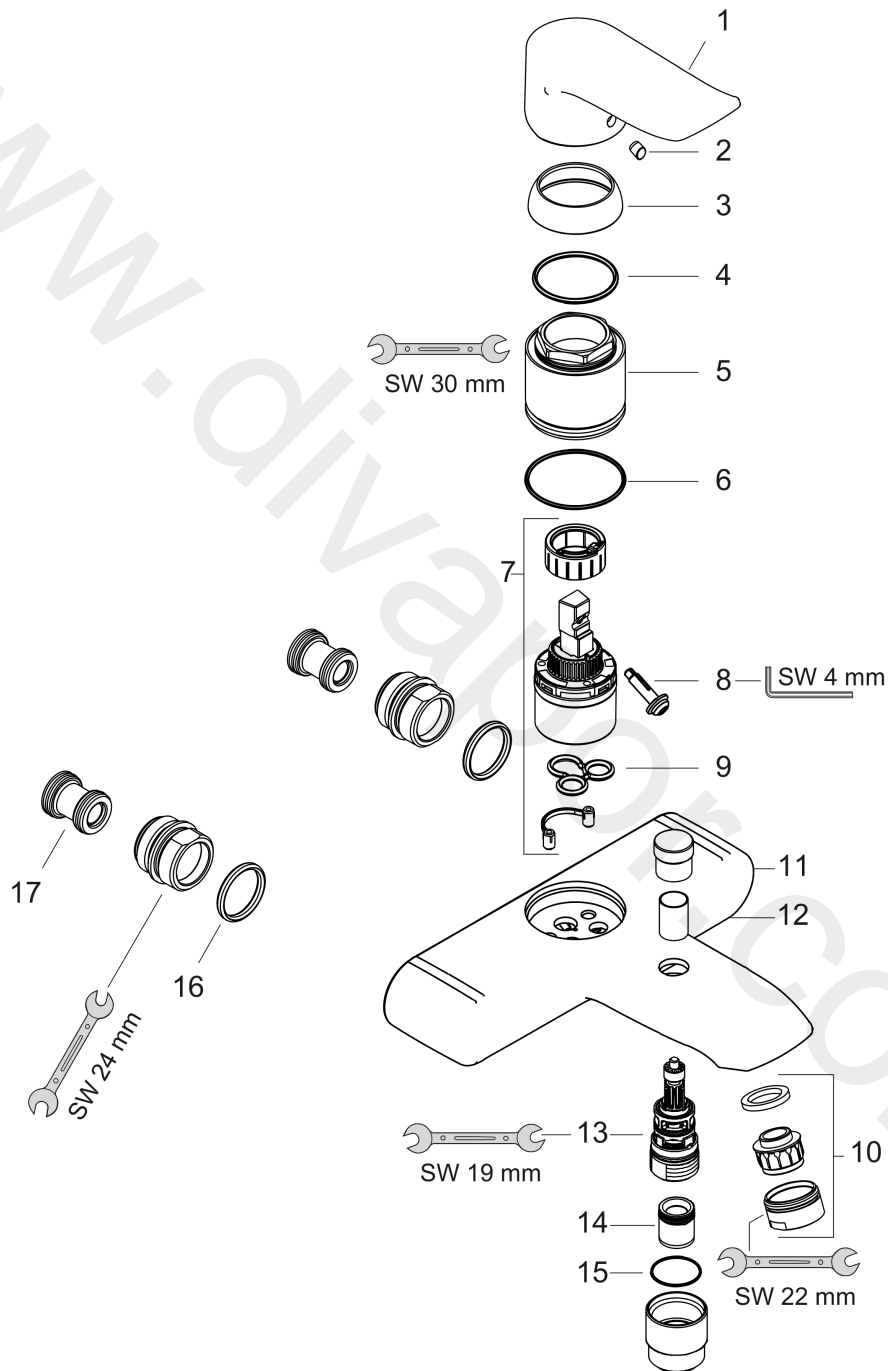

Metris

Single lever bath mixer for exposed installation with centre distance 15.3 cm

Surfaces: Article Number: **31482000**

Exploded Drawing

Year of production: **12/17 - 04/20**

Metris

Single lever bath mixer for exposed installation with centre distance 15.3 cm

Surfaces: Article Number: **31482000**

Spare part list

Year of production: 12/17 - 04/20

Pos.	Description	Article Number	Price	PU
1	handle	95519000	£ 43,00	1
2	screw cover	96338000	£ 3,30	1
3	flange	97406000	£ 20,50	1
4	O-Ring 32x2	98193000	£ 3,30	1
5	nut	97977000	£ 43,00	1
6	O-ring 33x1,5	98164000	£ 3,30	1
7	cartridge, assy	92730000	£ 35,00	1
8	locking screw for handle	95140000	£ 6,10	1
9	seal	95008000	£ 9,00	1
10	aerator M24x1 (25 l/min)	13914000	£ 19,50	1
11	diverter knob	97981000	£ 20,50	1
12	sleeve	97979000	£ 16,10	1
13	selector	97978000	£ 64,00	1
14	non return valve	93251000	£ 137,00	1
15	O-Ring 14x2,5	98189000	£ 3,30	1
16	O-ring 23x3	98142000	£ 3,30	1
17	noise reduction	96429000	£ 6,10	1