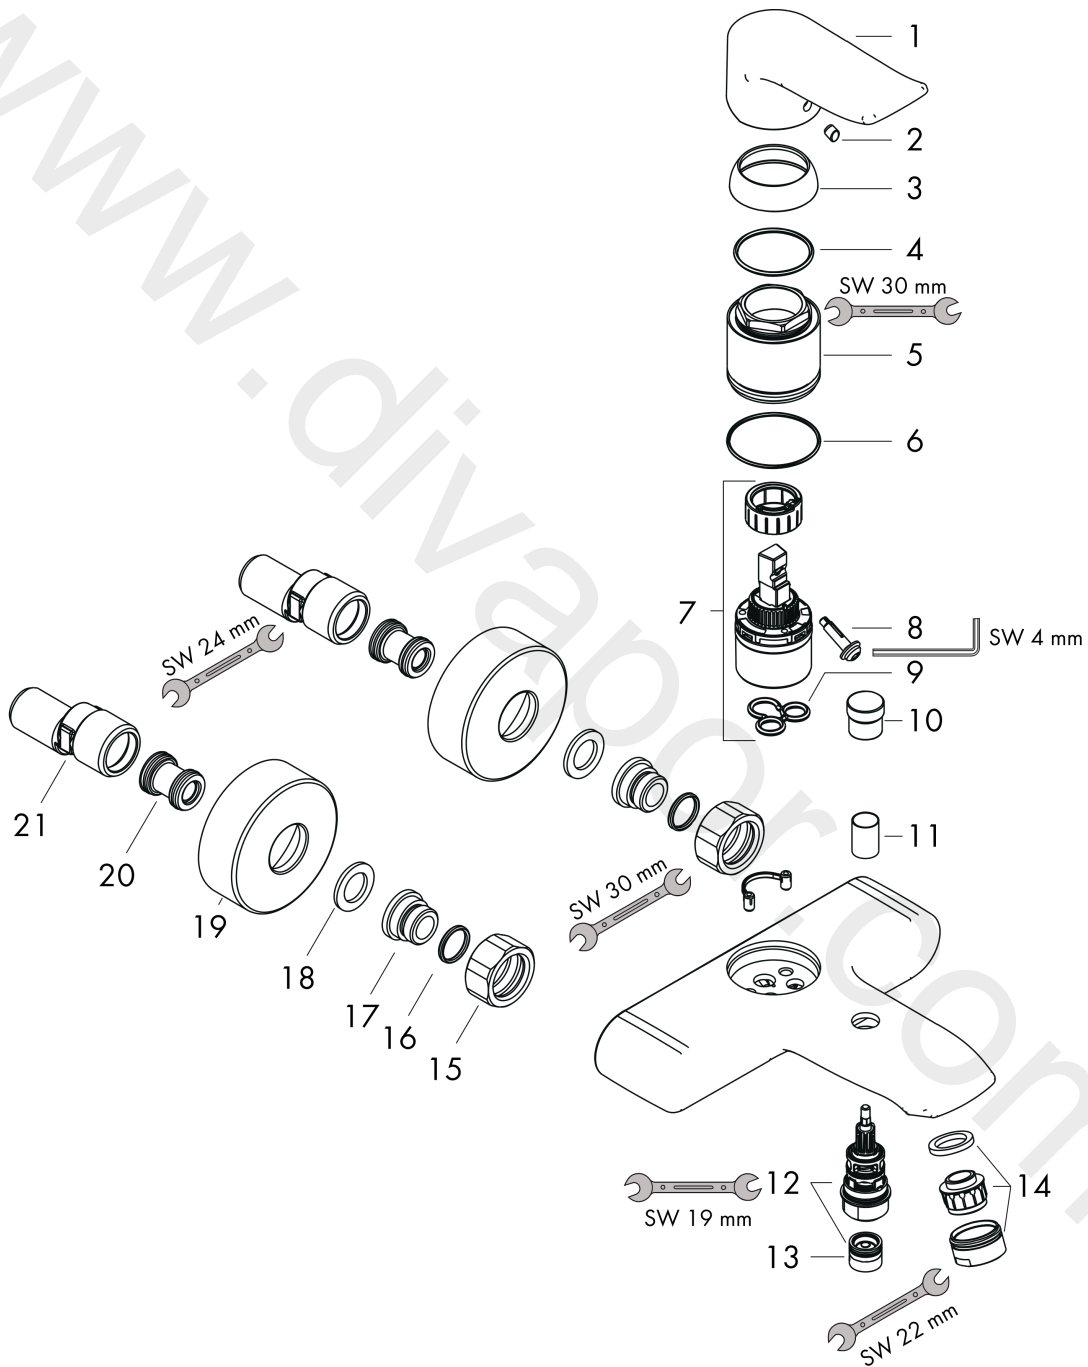

**Metris**  
**Single lever bath mixer for exposed installation**  
 Surfaces: Article Number: **31480000**

**Exploded Drawing**

Year of production: **01/11 - 05/14**

**Metris****Single lever bath mixer for exposed installation**Surfaces: Article Number: **31480000****Spare part list**Year of production: **01/11 - 05/14**

Pos.	Description	Article Number	Price	PU
1	handle	95519000	£ 43,00	1
2	screw cover	96338000	£ 3,30	1
3	flange	97406000	£ 20,50	1
4	O-Ring 32x2	98193000	£ 3,30	1
5	nut	97977000	£ 43,00	1
6	O-ring 33x1,5	98164000	£ 3,30	1
7	cartridge, assy	92730000	£ 35,00	1
8	locking screw for handle	95140000	£ 6,10	1
9	seal	95008000	£ 9,00	1
10	diverter knob	97981000	£ 20,50	1
11	sleeve	97979000	£ 16,10	1
12	selector	97978000	£ 64,00	1
13	non return valve	97980000	£ 16,10	1
14	aerator M24x1 (25 l/min)	13914000	£ 19,50	1
15	set of nuts	96157000	£ 35,00	1
16	O-ring 15x2	98163000	£ 3,30	1
17	connecting thread	97220000	£ 16,10	1
18	filter packing	96922000	£ 9,00	1
19	escutcheon Ø 68 mm	96467000	£ 20,50	1
20	noise reduction	96429000	£ 6,10	1
21	set of S-unions (±12 mm)	94140000	£ 51,00	1
a	set of S-unions (±32 mm)	98592000	£ 43,00	1
b	diverter fixing device	97211000	£ 3,30	1