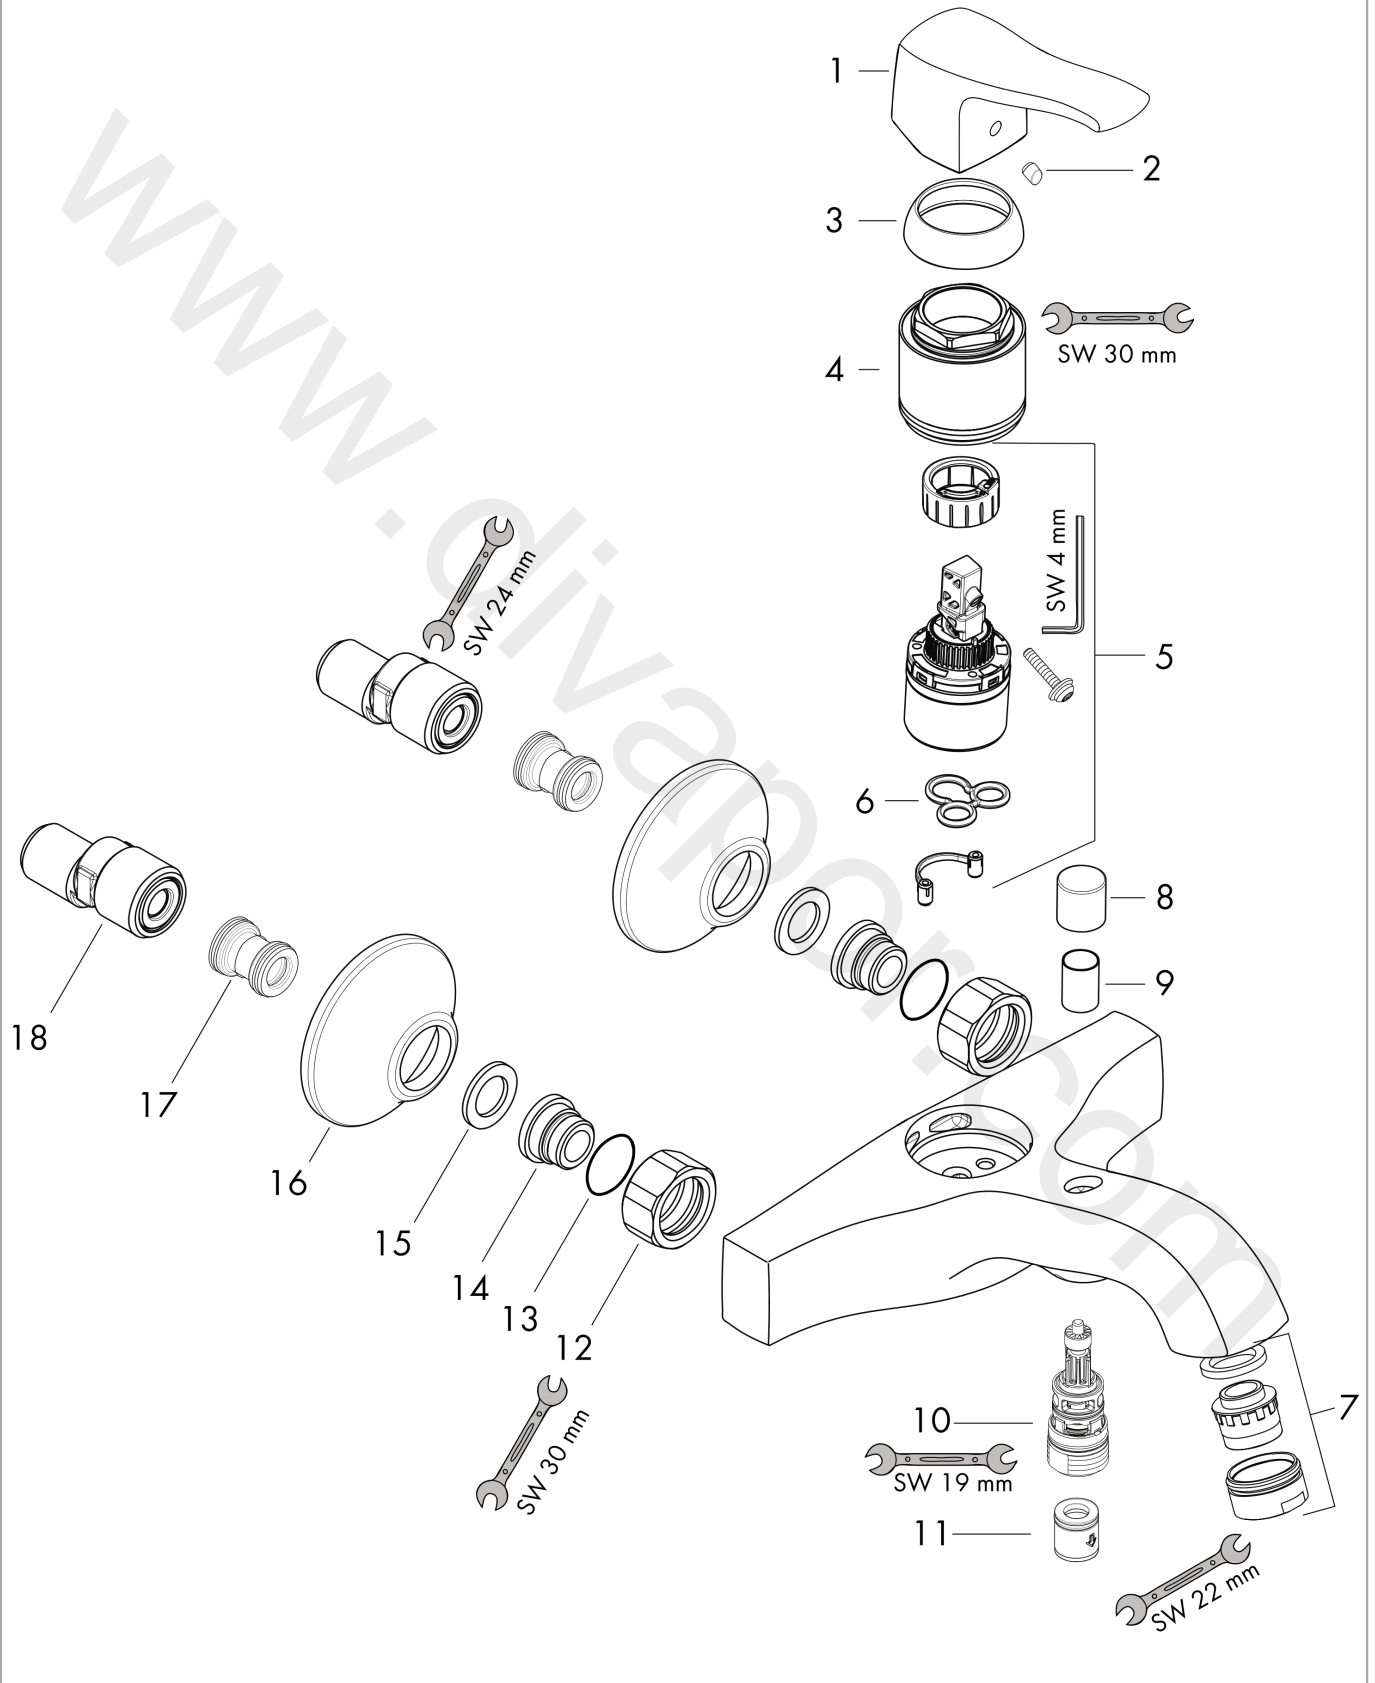

Metris Classic
Single lever bath mixer for exposed installation
 Surfaces: Article Number: **31478000**

Exploded Drawing

Year of production: **04/09 - 05/14**

Metris Classic
Single lever bath mixer for exposed installation
 Surfaces: Article Number: **31478000**

Spare part list

Year of production: **04/09 - 05/14**

Pos.	Description	Article Number	Price	PU
1	handle	31294000	£ 51,00	1
2	screw cover	96338000	£ 3,30	1
3	flange	97406000	£ 20,50	1
4	nut	97977000	£ 43,00	1
5	cartridge, assy	92730000	£ 35,00	1
6	seal	98865000	£ 35,00	1
7	aerator M24x1 (30 l/min)	96512000	£ 16,10	1
8	diverter knob	97981000	£ 20,50	1
9	sleeve	97979000	£ 16,10	1
10	selector	97978000	£ 64,00	1
11	set of non return valves DW 15	94074000	£ 16,10	1
12	set of nuts	96157000	£ 35,00	1
13	O-ring 15x2	98163000	£ 3,30	1
14	connecting thread	97220000	£ 16,10	1
15	filter packing	96922000	£ 9,00	1
16	escutcheon Ø 70 mm	96346000	£ 20,50	1
17	noise reduction	96429000	£ 6,10	1
18	set of S-unions (±12 mm)	94140000	£ 51,00	1
a	set of S-unions (±32 mm)	98592000	£ 43,00	1
b	diverter fixing device	97211000	£ 3,30	1