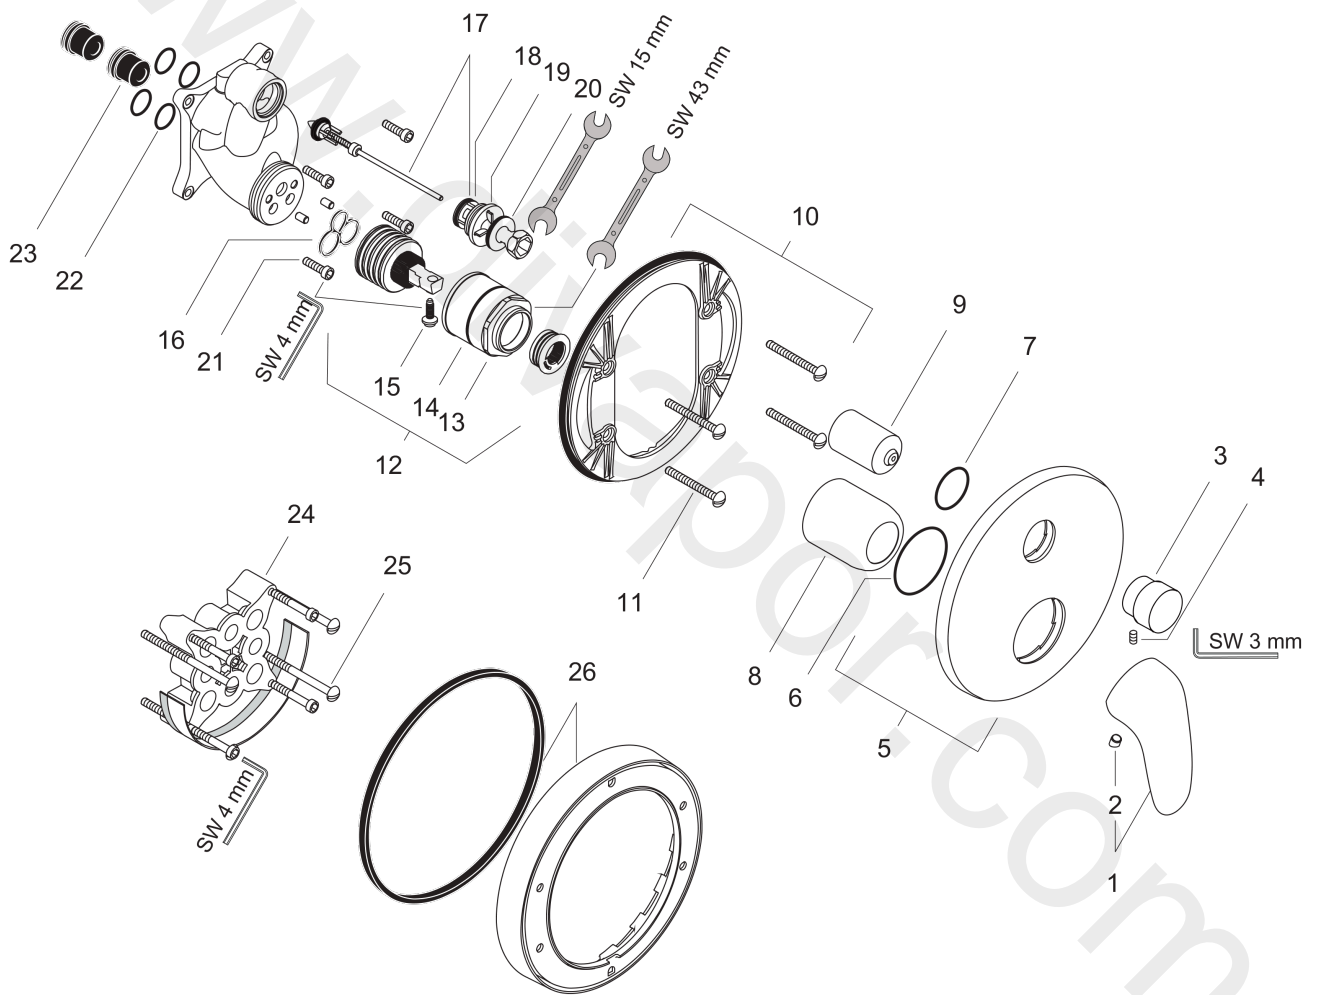

Metris E
Single Lever Bath Mixer, for concealed installation
 Surfaces: Article Number: **31475000**

Exploded Drawing

Year of production: **04/05 - 12/09**

Metris E
Single Lever Bath Mixer, for concealed installation
 Surfaces: Article Number: **31475000**

Spare part list

Year of production: **04/05 - 12/09**

Pos.	Description	Article Number	Price	PU
1	handle	31094000	£ 51,00	1
2	screw cover	96338000	£ 3,30	1
3	diverter knob cpl.	13471000	£ 20,50	1
4	hollow set screw M4x10	97667000	£ 3,30	1
5	escutcheon Ø 170 mm	96453000	£ 64,00	1
6	O-ring 48x5	98174000	£ 3,30	1
7	O-ring 30x5	98153000	£ 3,30	1
8	flange	95010000	£ 35,00	1
9	sleeve	96448000	£ 43,00	1
10	sub plate	96447000	£ 51,00	1
11	set of fixing screws	96454000	£ 9,00	1
12	cartridge, assy	92730000	£ 35,00	1
13	nut	95007000	£ 51,00	1
14	O-ring 43x1,5	98148000	£ 3,30	1
15	locking screw for handle	96059000	£ 9,00	1
16	seal	95008000	£ 9,00	1
17	selector assy	95014000	£ 64,00	1
18	O-ring 21x2	98205000	£ 6,10	1
19	O-ring 16x2,3	98207000	£ 3,30	1
20	O-ring 20x2,5	92602000	£ 6,10	1
21	set of screws	96525000	£ 9,00	1
22	O-ring 13x2	98128000	£ 3,30	1
23	noise reduction	94073000	£ 25,00	1
24	extension 25 mm	13595000	£ 75,00	1
25	set of fixing screws	97747000	£ 3,30	1
26	extension 22 mm (Ø 170 mm)	13596000	£ 72,00	1
a	spring for exchanged connections	96365000	£ 43,00	1
b	concealed item	01800180	£ 163,00	1