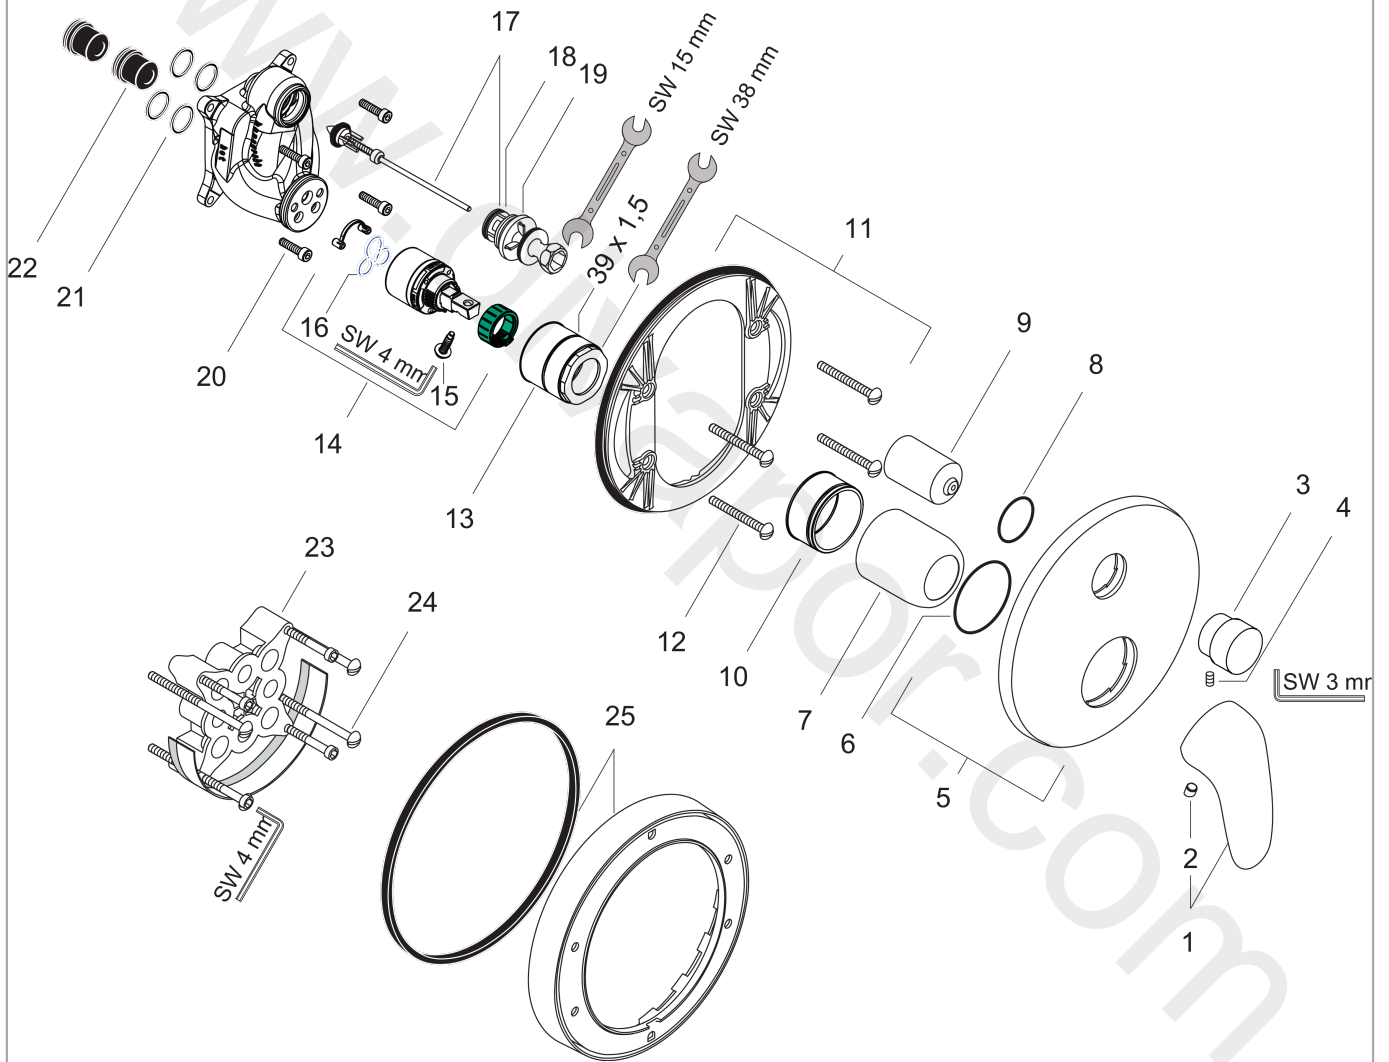

Metris E
Single Lever Bath Mixer, for concealed installation
 Surfaces: Article Number: **31475000**

Exploded Drawing

Year of production: 03/12 - 01/19

Metris E**Single Lever Bath Mixer, for concealed installation**Surfaces: Article Number: **31475000****Spare part list**Year of production: **03/12 - 01/19**

Pos.	Description	Article Number	Price	PU
1	handle	31094000	£ 51,00	1
2	screw cover	96338000	£ 3,30	1
3	diverter knob cpl.	13471000	£ 20,50	1
4	hollow set screw M4x10	97667000	£ 3,30	1
5	escutcheon Ø 170 mm	96453000	£ 64,00	1
6	O-Ring 48x3	95508000	£ 3,30	1
7	flange	95010000	£ 35,00	1
8	O-ring 29x3	98371000	£ 6,10	1
9	sleeve	96448000	£ 43,00	1
10	O-ring 43x1,5	98148000	£ 3,30	1
11	sub plate	96447000	£ 51,00	1
12	set of fixing screws	96454000	£ 9,00	1
13	nut	98796000	£ 43,00	1
14	cartridge, assy	92730000	£ 35,00	1
15	locking screw for handle	95140000	£ 6,10	1
16	seal	95008000	£ 9,00	1
17	selector assy	95014000	£ 64,00	1
18	O-ring 16x2,3	98207000	£ 3,30	1
19	O-ring 20x2,5	92602000	£ 6,10	1
20	set of screws	96525000	£ 9,00	1
21	O-ring 16x2	98133000	£ 3,30	1
22	noise reduction	94073000	£ 25,00	1
23	extension 25 mm	13595000	£ 75,00	1
24	set of fixing screws	97747000	£ 3,30	1
25	extension 22 mm (Ø 170 mm)	13596000	£ 72,00	1
a	concealed item	01800180	£ 163,00	1
b	spring for exchanged connections	96365000	£ 43,00	1