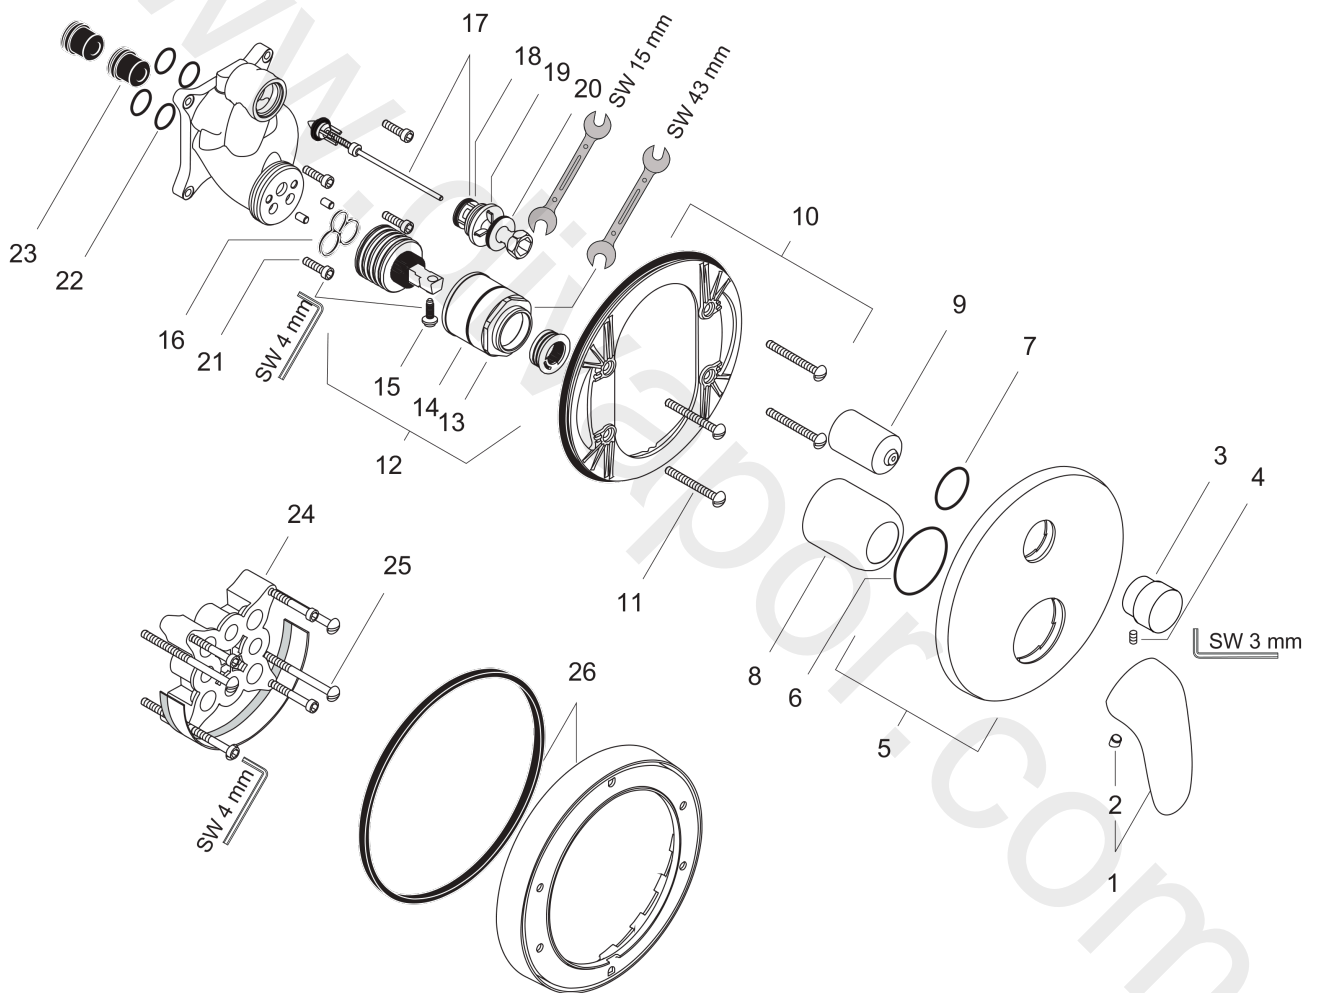

Metris E
Single Lever Bath Mixer, for concealed installation
 Surfaces: Article Number: **31475000**

Exploded Drawing

Year of production: **03/12 - 02/13**

Metris E
Single Lever Bath Mixer, for concealed installation
 Surfaces: Article Number: **31475000**

Spare part list

Year of production: 03/12 - 02/13

Pos.	Description	Article Number	Price	PU
1	handle	31094000	£ 51,00	1
2	screw cover	96338000	£ 3,30	1
3	diverter knob cpl.	13471000	£ 20,50	1
4	hollow set screw M4x10	97667000	£ 3,30	1
5	escutcheon Ø 170 mm	96453000	£ 64,00	1
6	O-Ring 48x3	95508000	£ 3,30	1
7	O-ring 29x3	98371000	£ 6,10	1
8	flange	95010000	£ 35,00	1
9	sleeve	96448000	£ 43,00	1
10	sub plate	96447000	£ 51,00	1
11	set of fixing screws	96454000	£ 9,00	1
12	cartridge, assy	92730000	£ 35,00	1
13	nut	95007000	£ 51,00	1
14	O-ring 43x1,5	98148000	£ 3,30	1
15	locking screw for handle	95140000	£ 6,10	1
16	seal	95008000	£ 9,00	1
17	selector assy	95014000	£ 64,00	1
18	O-ring 21x2	98205000	£ 6,10	1
19	O-ring 16x2,3	98207000	£ 3,30	1
20	O-ring 20x2,5	92602000	£ 6,10	1
21	set of screws	96525000	£ 9,00	1
22	O-ring 16x2	98133000	£ 3,30	1
23	noise reduction	94073000	£ 25,00	1
24	extension 25 mm	13595000	£ 75,00	1
25	set of fixing screws	97747000	£ 3,30	1
26	extension 22 mm (Ø 170 mm)	13596000	£ 72,00	1
a	spring for exchanged connections	96365000	£ 43,00	1
b	concealed item	01800180	£ 163,00	1