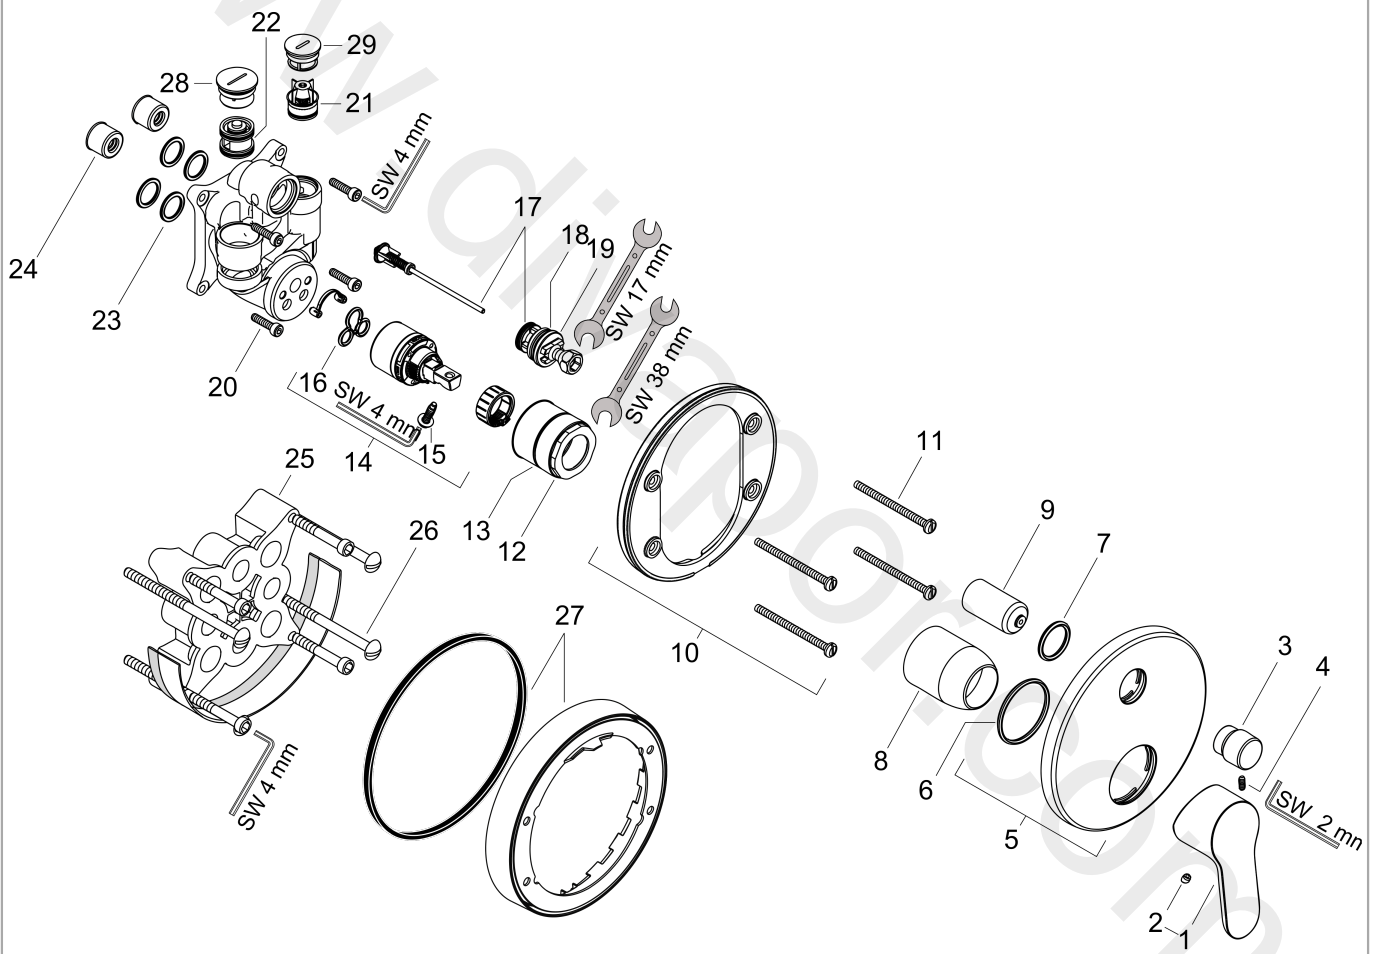

Metris Puro

Single Lever Bath Mixer for concealed installation with integrated security combination according to EN1717

Surfaces: Article Number: **31472000**

Exploded Drawing

Year of production: **04/10 - 01/13**

Metris Puro

Single Lever Bath Mixer for concealed installation with integrated security combination according to EN1717

Surfaces: Article Number: **31472000**

Spare part list

Year of production: 04/10 - 01/13

Pos.	Description	Article Number	Price	PU
1	handle	95618000	-	1
2	screw cover	96338000	£ 3,30	1
3	diverter knob	98795000	£ 51,00	1
4	hollow set screw M4x10	97667000	£ 3,30	1
5	escutcheon Ø 150 mm	98791000	£ 64,00	1
6	O-ring 43x3	98418000	£ 3,30	1
7	O-ring 23x3	98142000	£ 3,30	1
8	sleeve	98790000	£ 35,00	1
9	sleeve	98794000	£ 35,00	1
10	holder for escutcheon	98793000	£ 43,00	1
11	set of fixing screws	96454000	£ 9,00	1
12	nut	98796000	£ 43,00	1
13	O-ring 39x1,5	98400000	£ 3,30	1
14	cartridge, assy	92730000	£ 35,00	1
15	locking screw for handle	95140000	£ 6,10	1
16	seal	95008000	£ 9,00	1
17	selector assy	95014000	£ 64,00	1
18	O-ring 16x2,3	98207000	£ 3,30	1
19	O-ring 20x2,5	92602000	£ 6,10	1
20	set of screws	96525000	£ 9,00	1
21	non return valve	96655000	£ 13,30	1
22	vacuum breaker	96753000	£ 16,10	1
23	O-ring 16x2	98133000	£ 3,30	1
24	noise reduction	94073000	£ 25,00	1
25	extension 25 mm	13595000	£ 75,00	1
26	set of fixing screws	97747000	£ 3,30	1
27	extension 22 mm (Ø 150 mm)	13597000	£ 72,00	1
28	O-Ring 22x2	98185000	£ 3,30	1
29	O-ring 19x2	98426000	£ 3,30	1
a	concealed item	01800180	£ 163,00	1
b	conversion kit to escutcheon Ø 170 mm (bath mixer)	95354000	£ 96,00	1