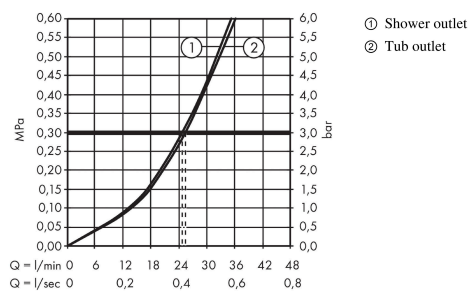

Metris Puro

Single Lever Bath Mixer for concealed installation with integrated security combination according to EN1717

Finish: Chrome Article Number: 31472000

Description

product features

- ceramic cartridge
- temperature limitation adjustable
- diverter with automatic resetting
- with integrated safety combination EN 1717
- connection type: basic set
- wall-mounted

Product image

Scale drawing

Flowchart

Metris Puro

Single Lever Bath Mixer for concealed installation with integrated security combination according to EN1717

Finish: **Chrome** Article Number: **31472000**