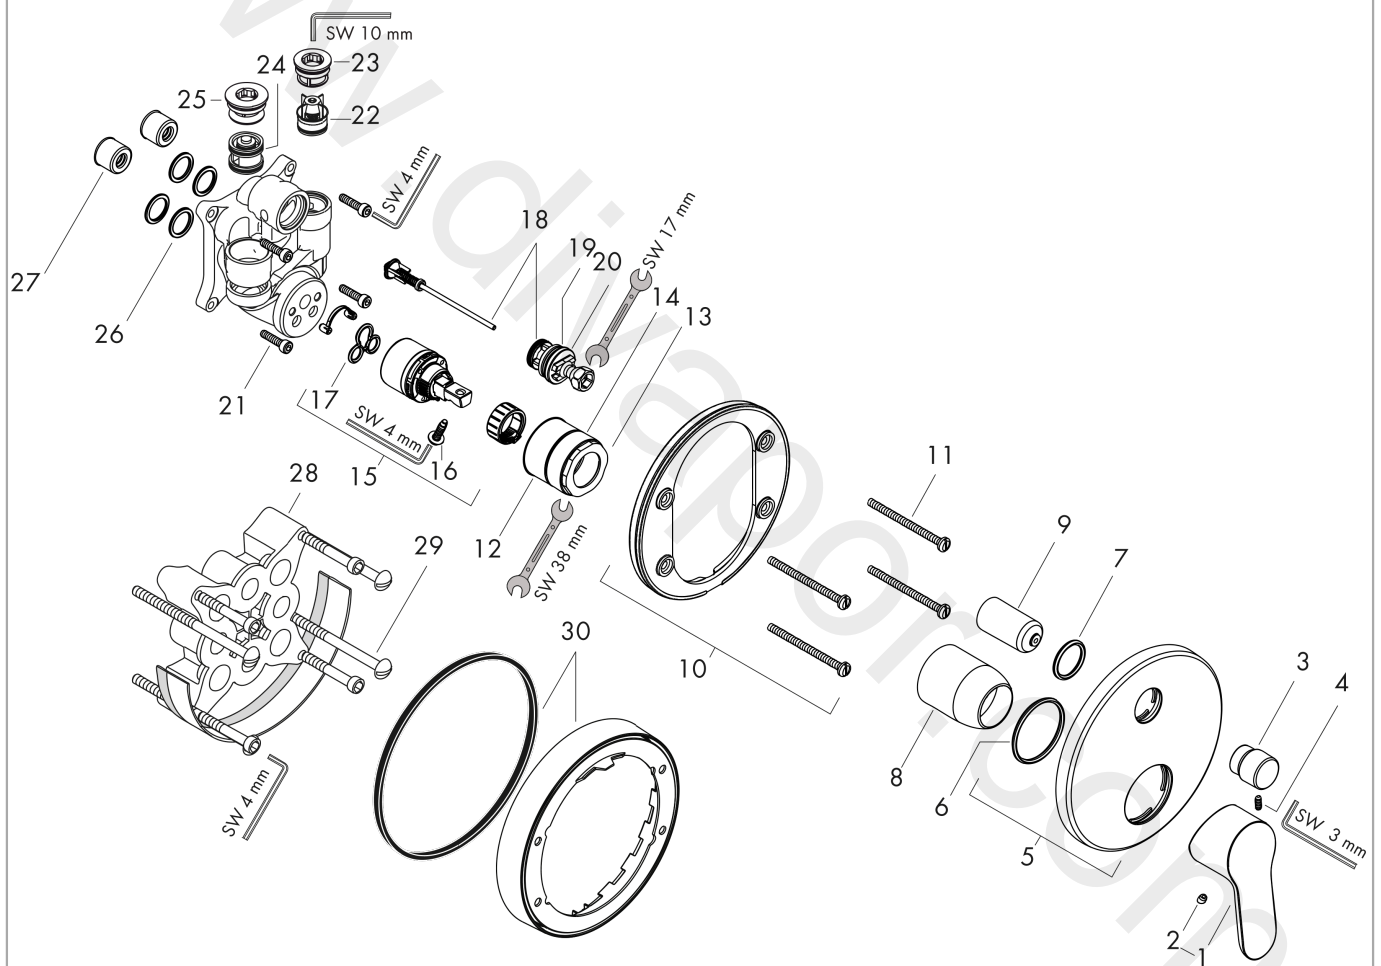

Metris Puro

Single Lever Bath Mixer for concealed installation with integrated security combination according to EN1717

Finish: Chrome Article Number: 31472000

Description

product features

- ceramic cartridge
- temperature limitation adjustable
- diverter with automatic resetting
- with integrated safety combination EN 1717
- connection type: basic set
- wall-mounted

Product image

Scale drawing

Flowchart

Metris Puro

Single Lever Bath Mixer for concealed installation with integrated security combination according to EN1717

Finish: **Chrome** Article Number: **31472000**

Exploded Drawing

Year of production: >01/16

Metris Puro

Single Lever Bath Mixer for concealed installation with integrated security combination according to EN1717

Finish: **Chrome** Article Number: **31472000**