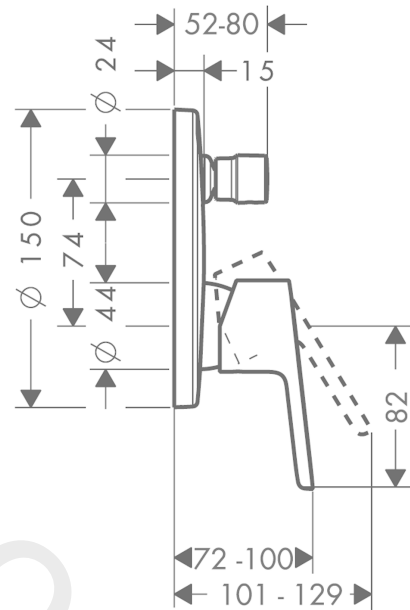

Metris Puro

Single Lever Bath Mixer for concealed installation with integrated security combination according to EN1717

Finish: Chrome Article Number: 31472000

Description

product features

- ceramic cartridge
- temperature limitation adjustable
- diverter with automatic resetting
- with integrated safety combination EN 1717
- connection type: basic set
- wall-mounted

Product image

Scale drawing

Flowchart

Metris Puro

Single Lever Bath Mixer for concealed installation with integrated security combination according to EN1717

Finish: **Chrome** Article Number: **31472000**

Exploded Drawing

Year of production: >01/16

Metris Puro

Single Lever Bath Mixer for concealed installation with integrated security combination according to EN1717

Finish: **Chrome** Article Number: **31472000**