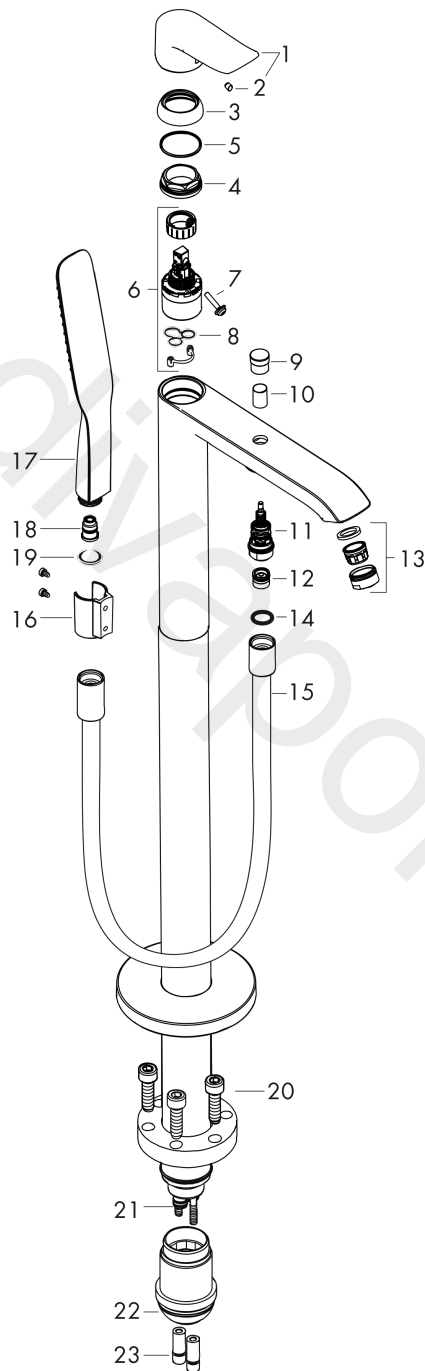

Metris
Single lever bath mixer floor-standing
 Surfaces: Article Number: **31471007**

Exploded Drawing

Year of production: **04/18 - 07/22**

Metris**Single lever bath mixer floor-standing**Surfaces: Article Number: **31471007****Spare part list**Year of production: **04/18 - 07/22**

Pos.	Description	Article Number	Price	PU
1	handle	95519000	-	1
2	screw cover	96338000	-	1
3	flange	97406000	-	1
4	nut	97209000	-	1
5	O-Ring 32x2	98193000	-	1
6	cartridge, assy	92730000	-	1
7	locking screw for handle	95140000	-	1
8	seal	95008000	-	1
9	diverter knob	95284000	-	1
10	sleeve	97979000	-	1
11	selector	97978000	-	1
12	set of non return valves DW 15	94074000	-	1
13	aerator M24x1 (38 l/min)	95871000	-	1
14	seal	98058000	-	1
15	shower hose 1,25 m	28282000	-	1
16	shower holder, assy	96295000	-	1
17	-	28558007	-	1
18	back flow preventor cartridge	93339000	-	1
19	filter packing	94246000	-	1
20	hexagon socket screw M10x35	97670000	-	1
21	O-ring 9x1,5	98117000	-	1
22	O-ring 44x2,5	98162000	-	1
23	O-ring 7x2	98419000	-	1
a	extension set 60 mm	97686000	-	1