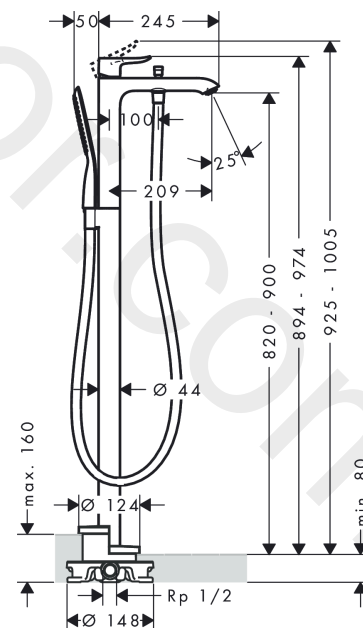

Metris

Single lever bath mixer floor-standing

Finish: **Chrome** Article Number: **31471000**

Description

product features

- consists of: single lever bath mixer floor standing, baton hand shower, shower hose, shower holder
- 2 functions
- projection: 209 mm
- spray type mixer: normal spray
- spray type hand shower: RainAir
- maximum flow rate at 3 bar: 19 l/min
- flow rate for bath spout at 3 bar: 19 l/min
- flow rate of hand shower at 3 bar: 14 l/min
- ceramic cartridge
- temperature limitation adjustable
- diverter with automatic resetting
- non-return valve
- connection dimension: DN15
- connection type: basic set
- deck mounted
- min. operating pressure: 1 bar
- max. operating pressure: 10 bar
- WRAS 2301060
- WRAS 2301060 - Approval letter 2301060

Article Details

Price excl. VAT

2.075,00 £

Technology

Certificates / Sustainability

Product image

Scale drawing

Metris
Single lever bath mixer floor-standing
 Finish: **Chrome** Article Number: **31471000**

Exploded Drawing

Year of production: >08/22

Metris
Single lever bath mixer floor-standing

 Finish: **Chrome** Article Number: **31471000**

Spare part list

Year of production: >08/22

Pos.	Description	Article Number	Price	PU
1	handle	95519000	£ 43,00	1
2	screw cover	96338000	£ 3,30	1
3	flange	97406000	£ 20,50	1
4	nut	97209000	£ 16,10	1
5	O-Ring 32x2	98193000	£ 3,30	1
6	cartridge, assy	92730000	£ 35,00	1
7	locking screw for handle	95140000	£ 6,10	1
8	seal	95008000	£ 9,00	1
9	diverter knob	95284000	£ 43,00	1
10	sleeve	97979000	£ 16,10	1
11	selector	97978000	£ 64,00	1
12	set of non return valves DW 15	94074000	£ 16,10	1
13	aerator M24x1 (38 l/min)	95871000	£ 20,50	1
14	seal	98058000	£ 3,30	1
15	shower hose 1,25 m	28282000	£ 67,00	1
16	shower holder, assy	96295000	£ 35,00	1
17	handshower	28558000	£ 157,00	1
18	filter insert	97708000	£ 6,10	1
19	hexagon socket screw M10x35	97670000	£ 16,10	1
20	O-ring 44x2,5	98162000	£ 3,30	1
21	O-ring 7x2	98419000	£ 3,30	1
22	extension set 60 mm	93882000	£ 275,00	1