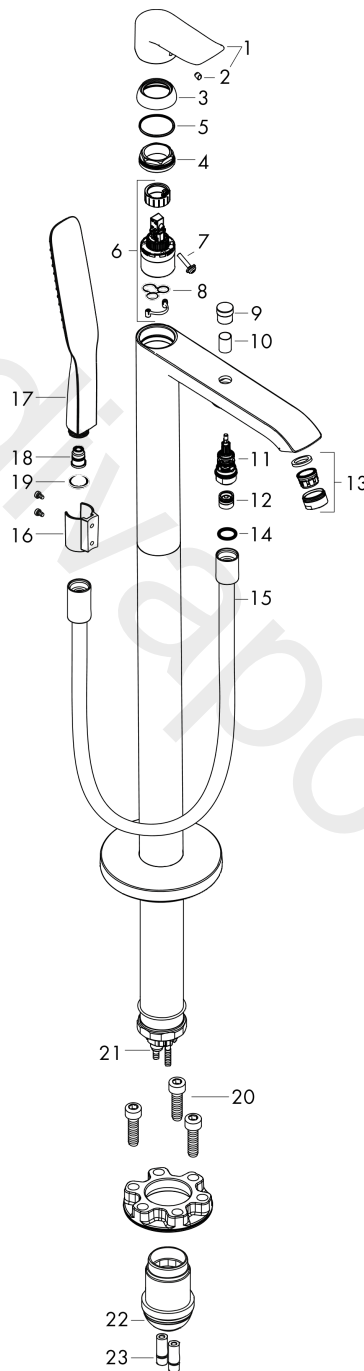

Metris

Single lever bath mixer floor-standing

Finish: **Chrome** Article Number: **31471000**

Description

product features

- consists of: single lever bath mixer floor standing, baton hand shower, shower hose, shower holder
- 2 functions
- projection: 209 mm
- spray type mixer: normal spray
- spray type hand shower: RainAir
- maximum flow rate at 3 bar: 19 l/min
- flow rate for bath spout at 3 bar: 19 l/min
- flow rate of hand shower at 3 bar: 14 l/min
- ceramic cartridge
- temperature limitation adjustable
- diverter with automatic resetting
- non-return valve
- connection dimension: DN15
- connection type: basic set
- deck mounted
- min. operating pressure: 1 bar
- max. operating pressure: 10 bar
- WRAS 2301060
- WRAS 2301060 - Approval letter 2301060

Article Details

Price excl. VAT

2.075,00 £

Technology

Certificates / Sustainability

Product image

Scale drawing

Metris
Single lever bath mixer floor-standing
 Finish: **Chrome** Article Number: **31471000**

Exploded Drawing

Year of production: >08/22

Metris
Single lever bath mixer floor-standing

 Finish: **Chrome** Article Number: **31471000**

Spare part list

Year of production: >08/22

Pos.	Description	Article Number	Price	PU
1	handle	95519000	£ 43,00	1
2	screw cover	96338000	£ 3,30	1
3	flange	97406000	£ 20,50	1
4	nut	97209000	£ 16,10	1
5	O-Ring 32x2	98193000	£ 3,30	1
6	cartridge, assy	92730000	£ 35,00	1
7	locking screw for handle	95140000	£ 6,10	1
8	seal	95008000	£ 9,00	1
9	diverter knob	95284000	£ 43,00	1
10	sleeve	97979000	£ 16,10	1
11	selector	97978000	£ 64,00	1
12	set of non return valves DW 15	94074000	£ 16,10	1
13	aerator M24x1 (38 l/min)	95871000	£ 20,50	1
14	seal	98058000	£ 3,30	1
15	shower hose 1,25 m	28282000	£ 67,00	1
16	shower holder, assy	96295000	£ 35,00	1
17	handshower	28558000	£ 157,00	1
18	filter insert	97708000	£ 6,10	1
19	hexagon socket screw M10x35	97670000	£ 16,10	1
20	O-ring 44x2,5	98162000	£ 3,30	1
21	O-ring 7x2	98419000	£ 3,30	1
22	extension set 60 mm	93882000	£ 275,00	1