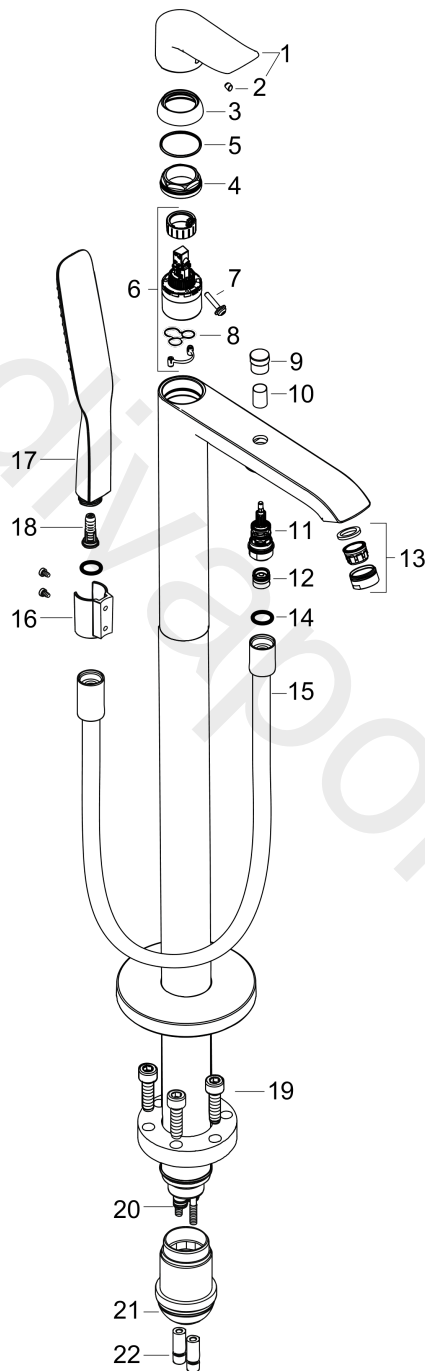

Metris
Single lever bath mixer floor-standing
 Surfaces: Article Number: **31471000**

Exploded Drawing

Year of production: **01/15 - 07/22**

Metris**Single lever bath mixer floor-standing**Surfaces: Article Number: **31471000****Spare part list**Year of production: **01/15 - 07/22**

Pos.	Description	Article Number	Price	PU
1	handle	95519000	£ 43,00	1
2	screw cover	96338000	£ 3,30	1
3	flange	97406000	£ 20,50	1
4	nut	97209000	£ 16,10	1
5	O-Ring 32x2	98193000	£ 3,30	1
6	cartridge, assy	92730000	£ 35,00	1
7	locking screw for handle	95140000	£ 6,10	1
8	seal	95008000	£ 9,00	1
9	diverter knob	95284000	£ 43,00	1
10	sleeve	97979000	£ 16,10	1
11	selector	97978000	£ 64,00	1
12	set of non return valves DW 15	94074000	£ 16,10	1
13	aerator M24x1 (38 l/min)	95871000	£ 20,50	1
14	seal	98058000	£ 3,30	1
15	shower hose 1,25 m	28282000	£ 67,00	1
16	shower holder, assy	96295000	£ 35,00	1
17	handshower	28558000	£ 157,00	1
18	filter insert	97708000	£ 6,10	1
19	hexagon socket screw M10x35	97670000	£ 16,10	1
20	O-ring 9x1,5	98117000	£ 3,30	1
21	O-ring 44x2,5	98162000	£ 3,30	1
22	O-ring 7x2	98419000	£ 3,30	1
a	extension set 60 mm	97686000	£ 320,00	1